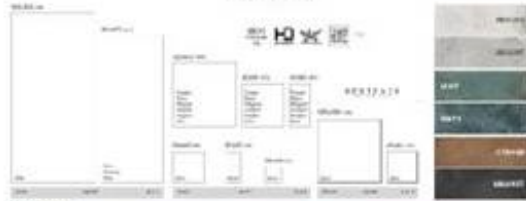

ALCHEMY

·CESAR·
EXHIBITION