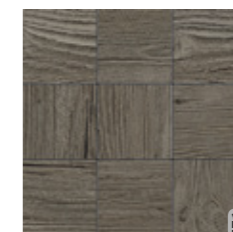

P9071C5 | C22  
P9071C4 | C22

**COCO PINE**  
22.05x90x1 cm  
14.5x90x1 cm

P9075C5 | C22  
P9075C4 | C22

**CHARCOAL PINE**  
22.05x90x1 cm  
14.5x90x1 cm

P9073C5 | C22  
P9073C4 | C22

**TOBACCO PINE**  
22.05x90x1 cm  
14.5x90x1 cm

P9074C5 | C22  
P9074C4 | C22

**MOSAIC LODGE ARCTIC PINE**  
(9.7X9.7 cm) (PIECE)  
29.5x29.5x1 cm DC346 | D22

**MOSAIC LODGE CHALK PINE**  
(9.7X9.7 cm) (PIECE)  
29.5x29.5x1 cm DC347 | D22

**MOSAIC LODGE CHARCOAL PINE**  
(9.7X9.7 cm) (PIECE)  
29.5x29.5x1 cm DC349 | D22