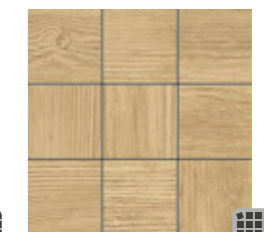

P9074C5 | C22  
P9074C4 | C22

**MOSAIC LODGE ARCTIC PINE**  
(9.7X9.7 cm) (PIECE)  
29.5x29.5x1 cm DC346 | D22

**MOSAIC LODGE CHALK PINE**  
(9.7X9.7 cm) (PIECE)  
29.5x29.5x1 cm DC347 | D22

**MOSAIC LODGE CHARCOAL PINE**  
(9.7X9.7 cm) (PIECE)  
29.5x29.5x1 cm DC349 | D22

**MOSAIC LODGE RAFFIA PINE**  
(9.7X9.7 cm) (PIECE)  
29.5x29.5x1 cm DC348 | D22

**MOSAIC LODGE COCO PINE**  
(9.7X9.7 cm) (PIECE)  
29.5x29.5x1 cm DC351 | D22

**MOSAIC LODGE TOBACCO PINE**  
(9.7X9.7 cm) (PIECE)  
29.5x29.5x1 cm DC350 | D22