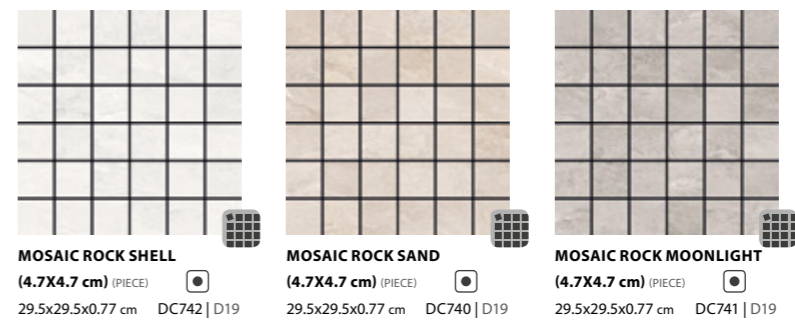

DECOR CARVED SHELL
30x60x0.85 cm
26.7x41.6x0.77 cm
R3009 | C17
R2707 | C11

DECOR CARVED SAND
30x60x0.85 cm
26.7x41.6x0.77 cm
R3007 | C17
R2709 | C11

DECOR CARVED MOONLIGHT
30x60x0.85 cm
26.7x41.6x0.77 cm
R3008 | C17
R2711 | C11