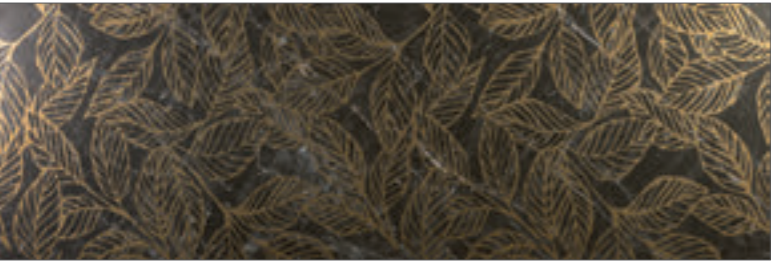

DC Alesso Gold 40x120 / 16"x48"
Matt P 49