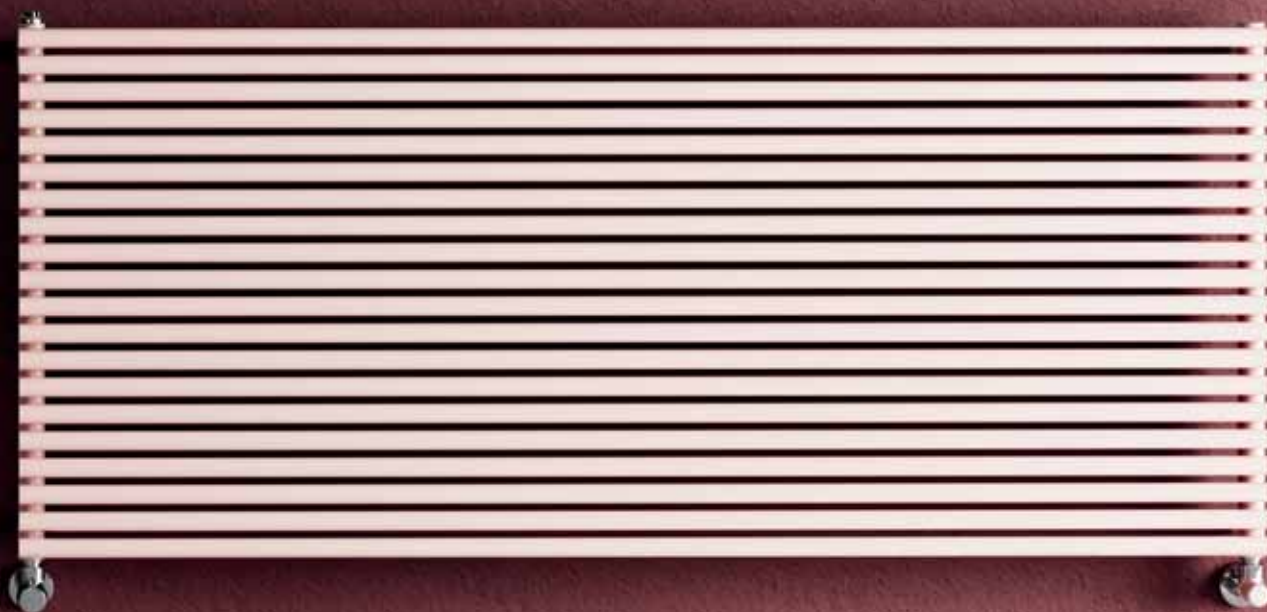

ALICE 22 HORIZONTAL

page 458 

IN PICTURE
material: painted carbon steel
colour: F30 White Sand
L: 1400 mm H: 600 mm
Watt 1370
accessories: kristal valve square