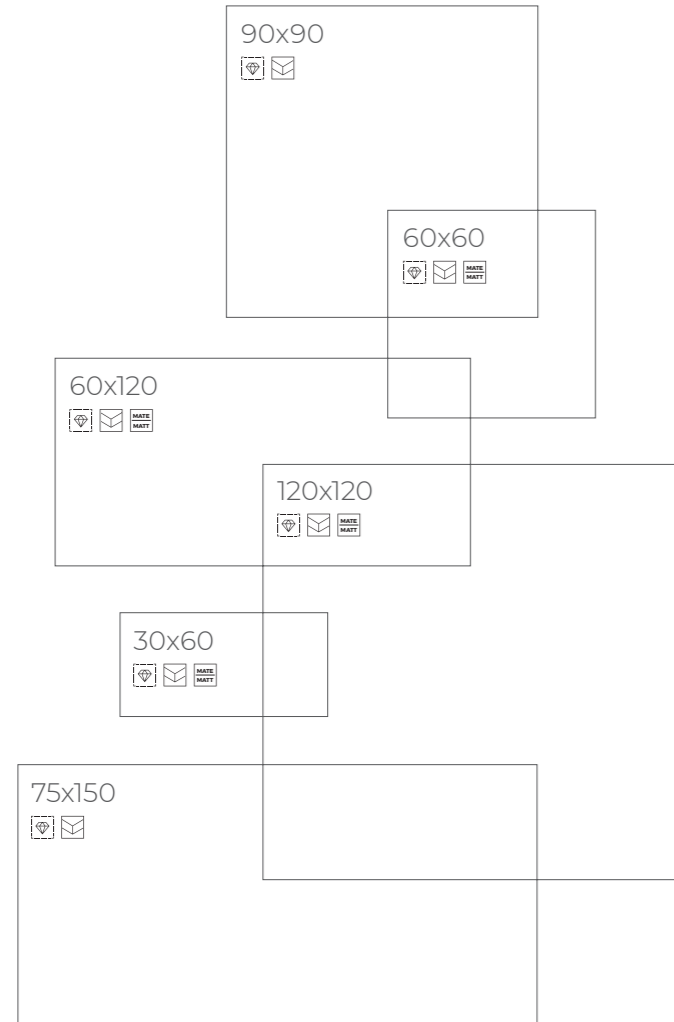

30x60 11.81"x23.62"	75x150 29.53"x59.06"	90x90 35.43"x35.43"
60x120 23.62"x47.24"	60x60 23.62"x23.62"	120x120 47.24"x47.24"

ALMADÉN

Almadén 120x120

Malla Hex Almadén
32,5x22,5

Malla Almadén
30x30 (taco 5x5)

Malla Tris Almadén
30x30 (5,7x5,7 x5,7)