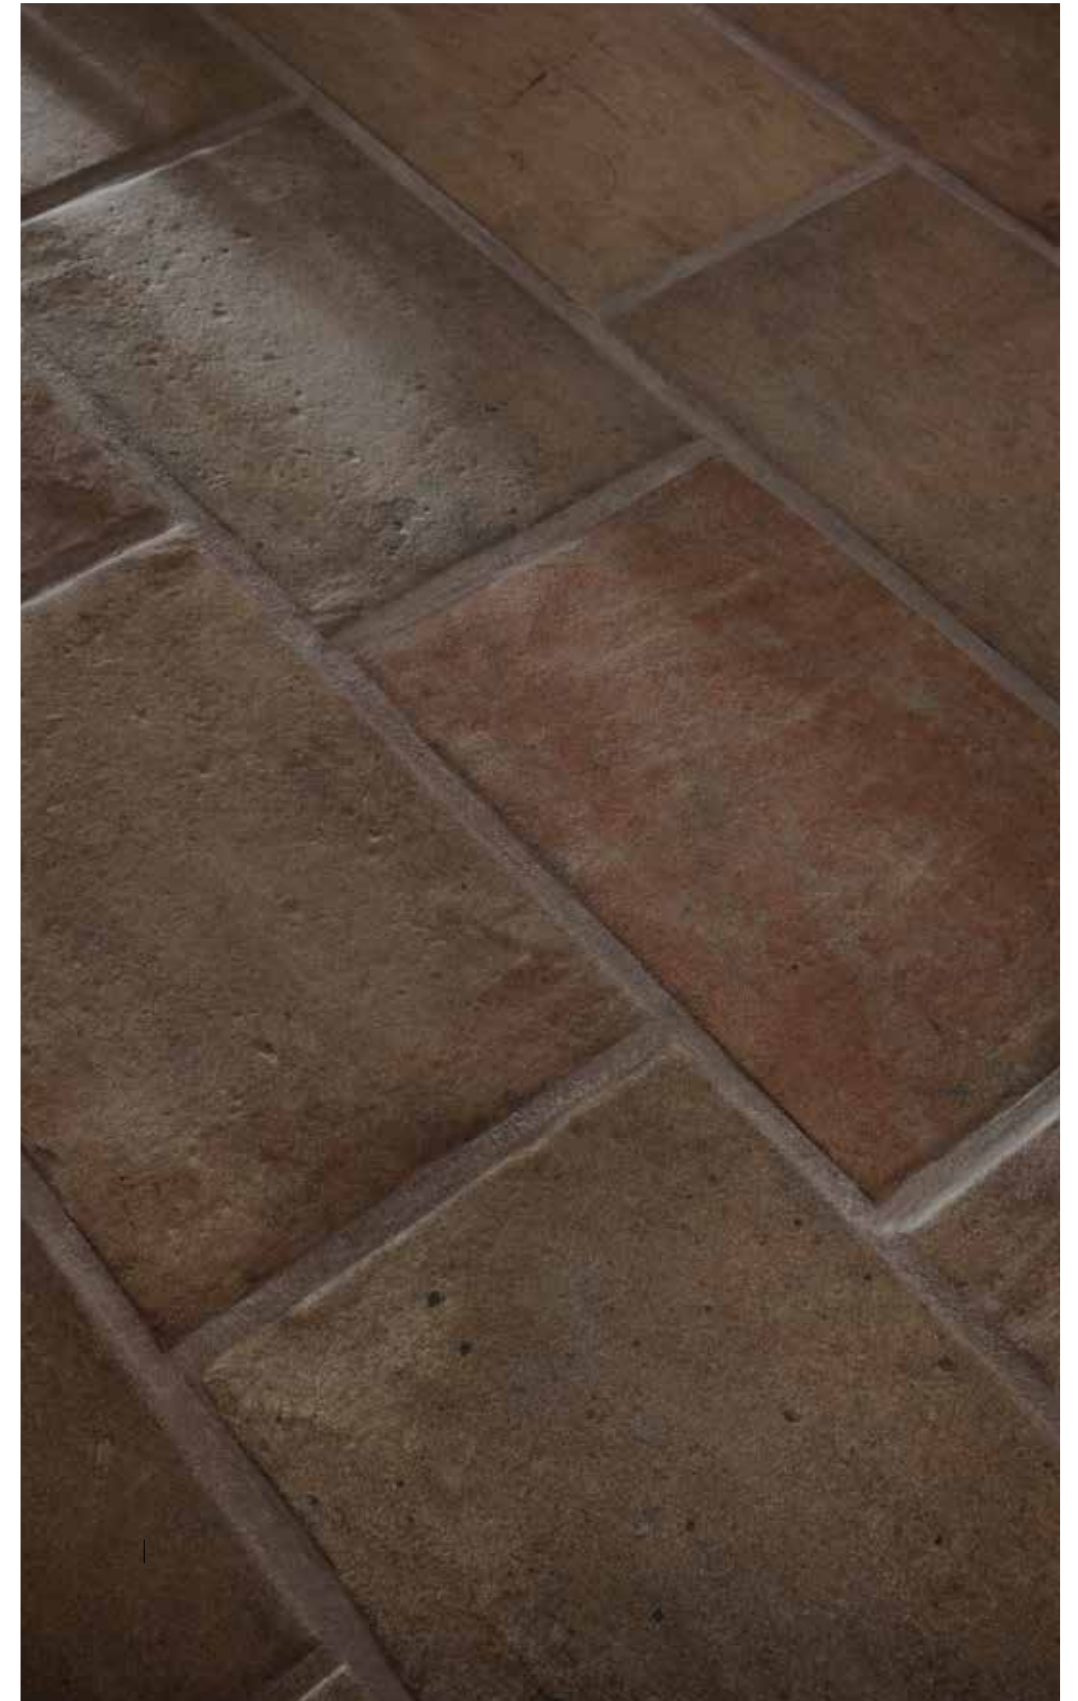

# ALSACIA

*Detonified Porcelain Stones*

└ Alsacia Antique 20x20cm. & 20x30cm.\_7,9"x7,9" & 7,9"x11,8" & Water Grille Alsacia Antique 20x30cm.\_7,9"x11,8"

└ Alsacia Antique 20x30cm.\_7,9"x11,8"