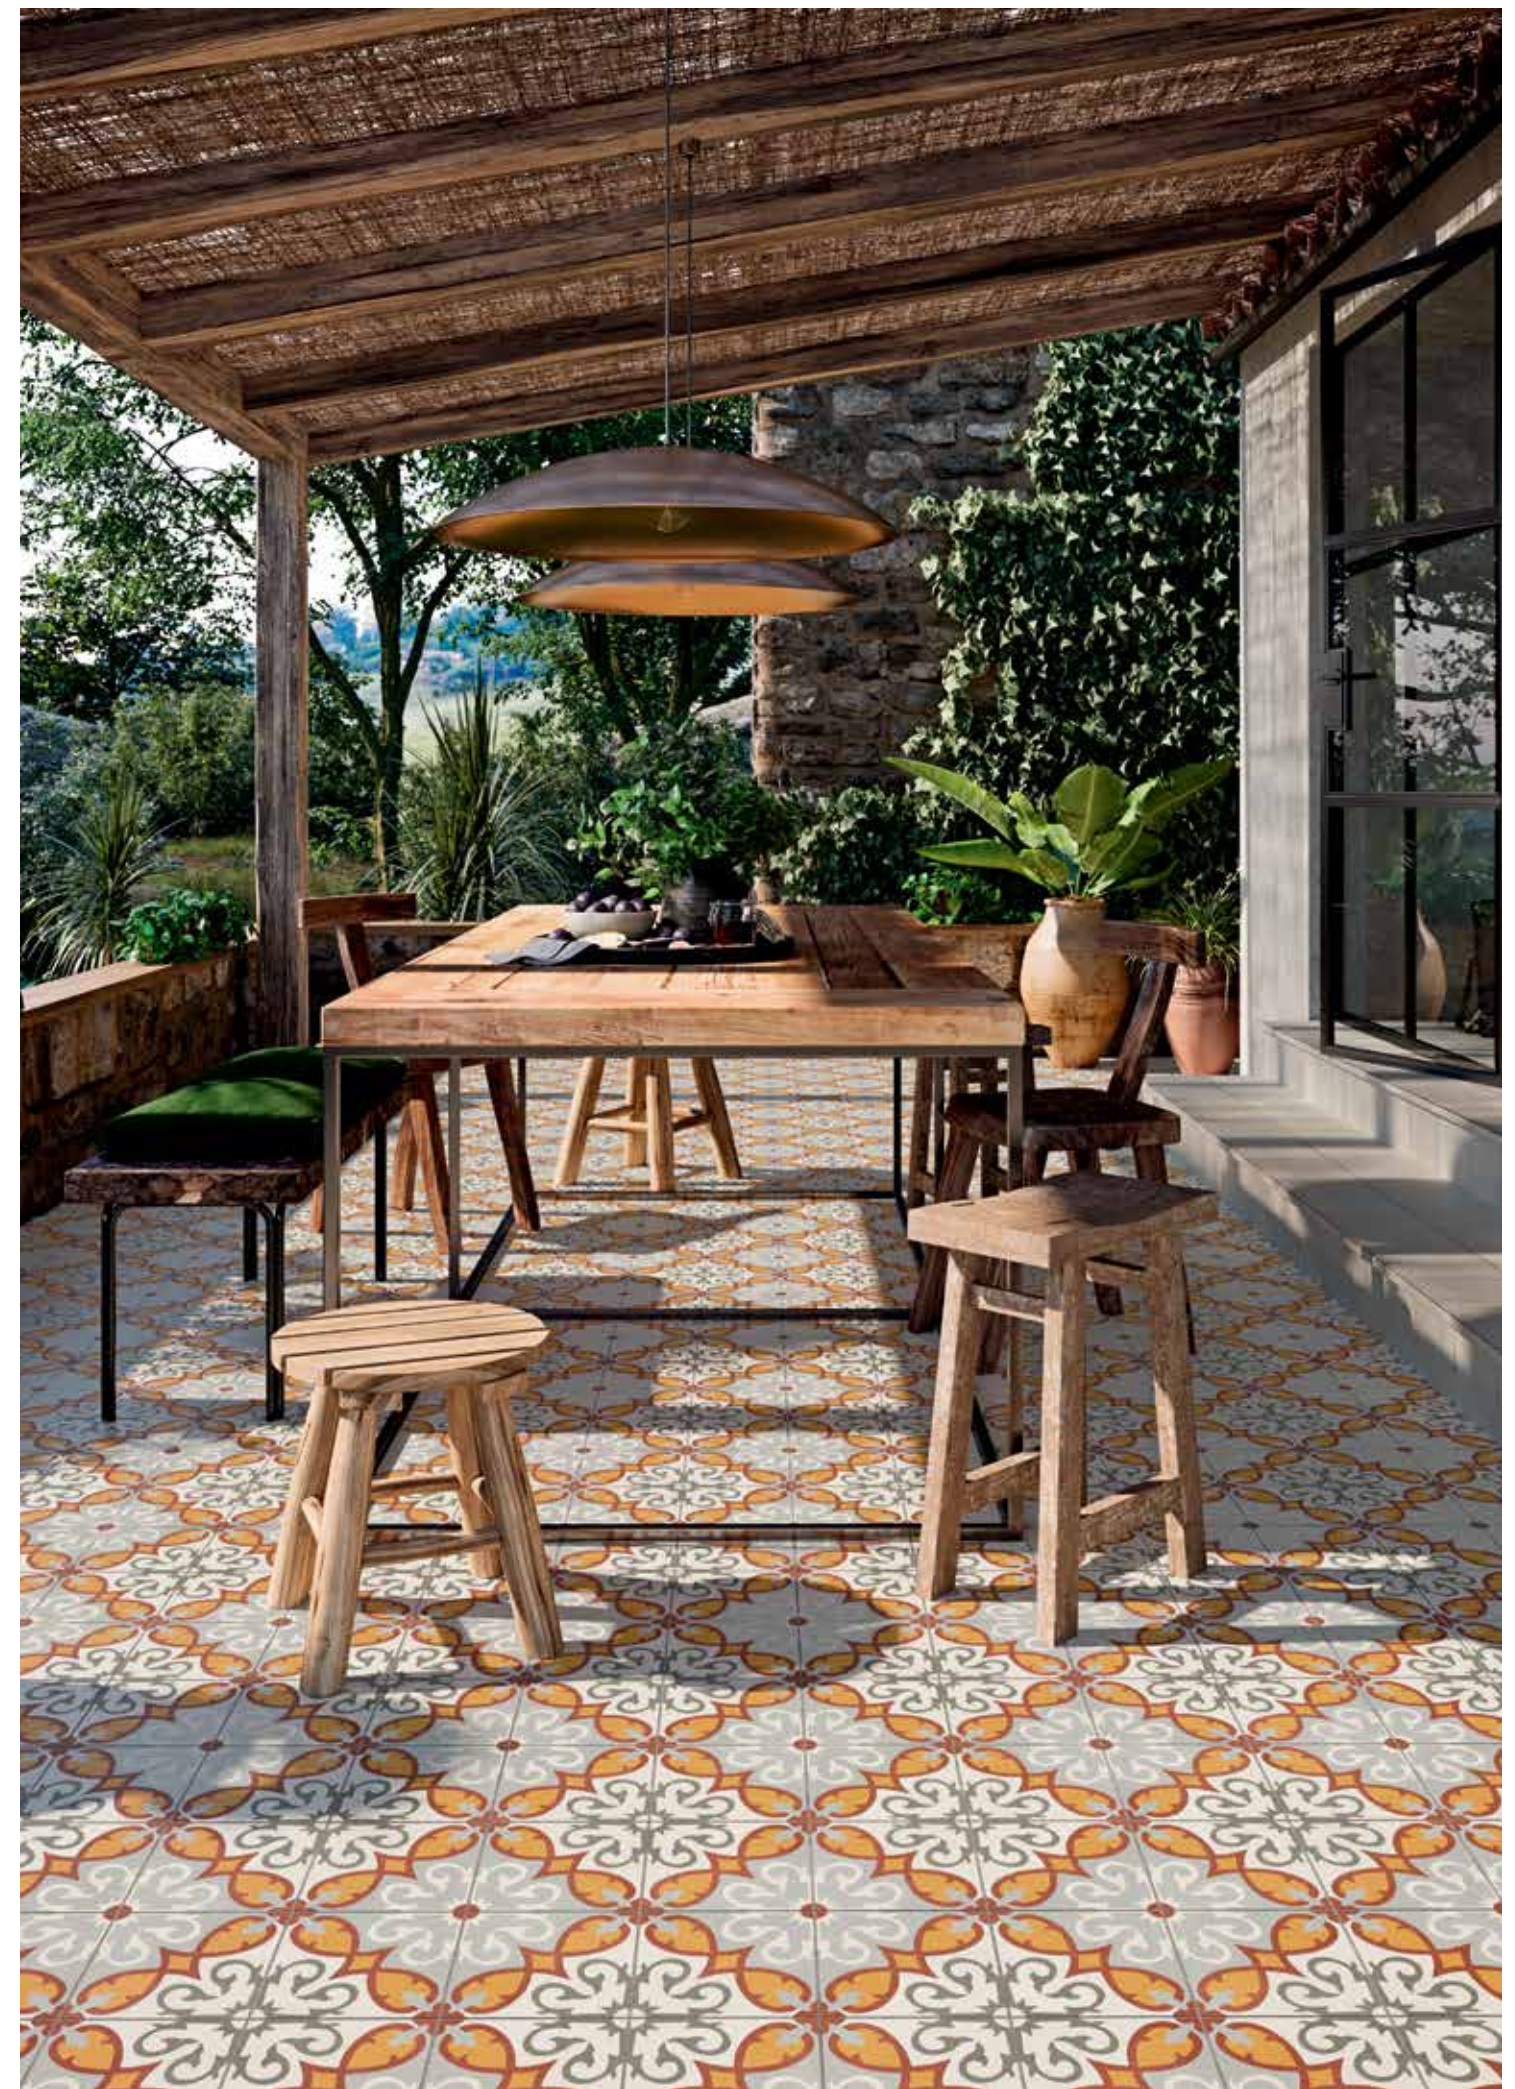

UNE-ENV 12633

CLASE 3

DIN 51130

R11 A+B+C

ANSI A 137.1-2012

DCOF>0.42

BS 7976

PTV > 36

CONTENT OF RECYCLED MATERIAL
CONTENIDO DE MATERIAL RECICLADO

41%

Steps | Peldaños

Grid | Rejilla

Series	Format&Thickness	Unit	Boxes/Pallet	m²/Pallet	m²/Box	Pieces/Box	Kg/Pallet	Kg/Box
Altea 2 CM	49,75x99,55x2 cm	m²	36	17,82	0,495	1	883	23,59

Floor: Altea Elda Outdoor 2CM 49,75x99,55 cm-Altea Puerto Outdoor 2CM Tipo L 100-Altea Puerto Natural 59,2x59,2 cm