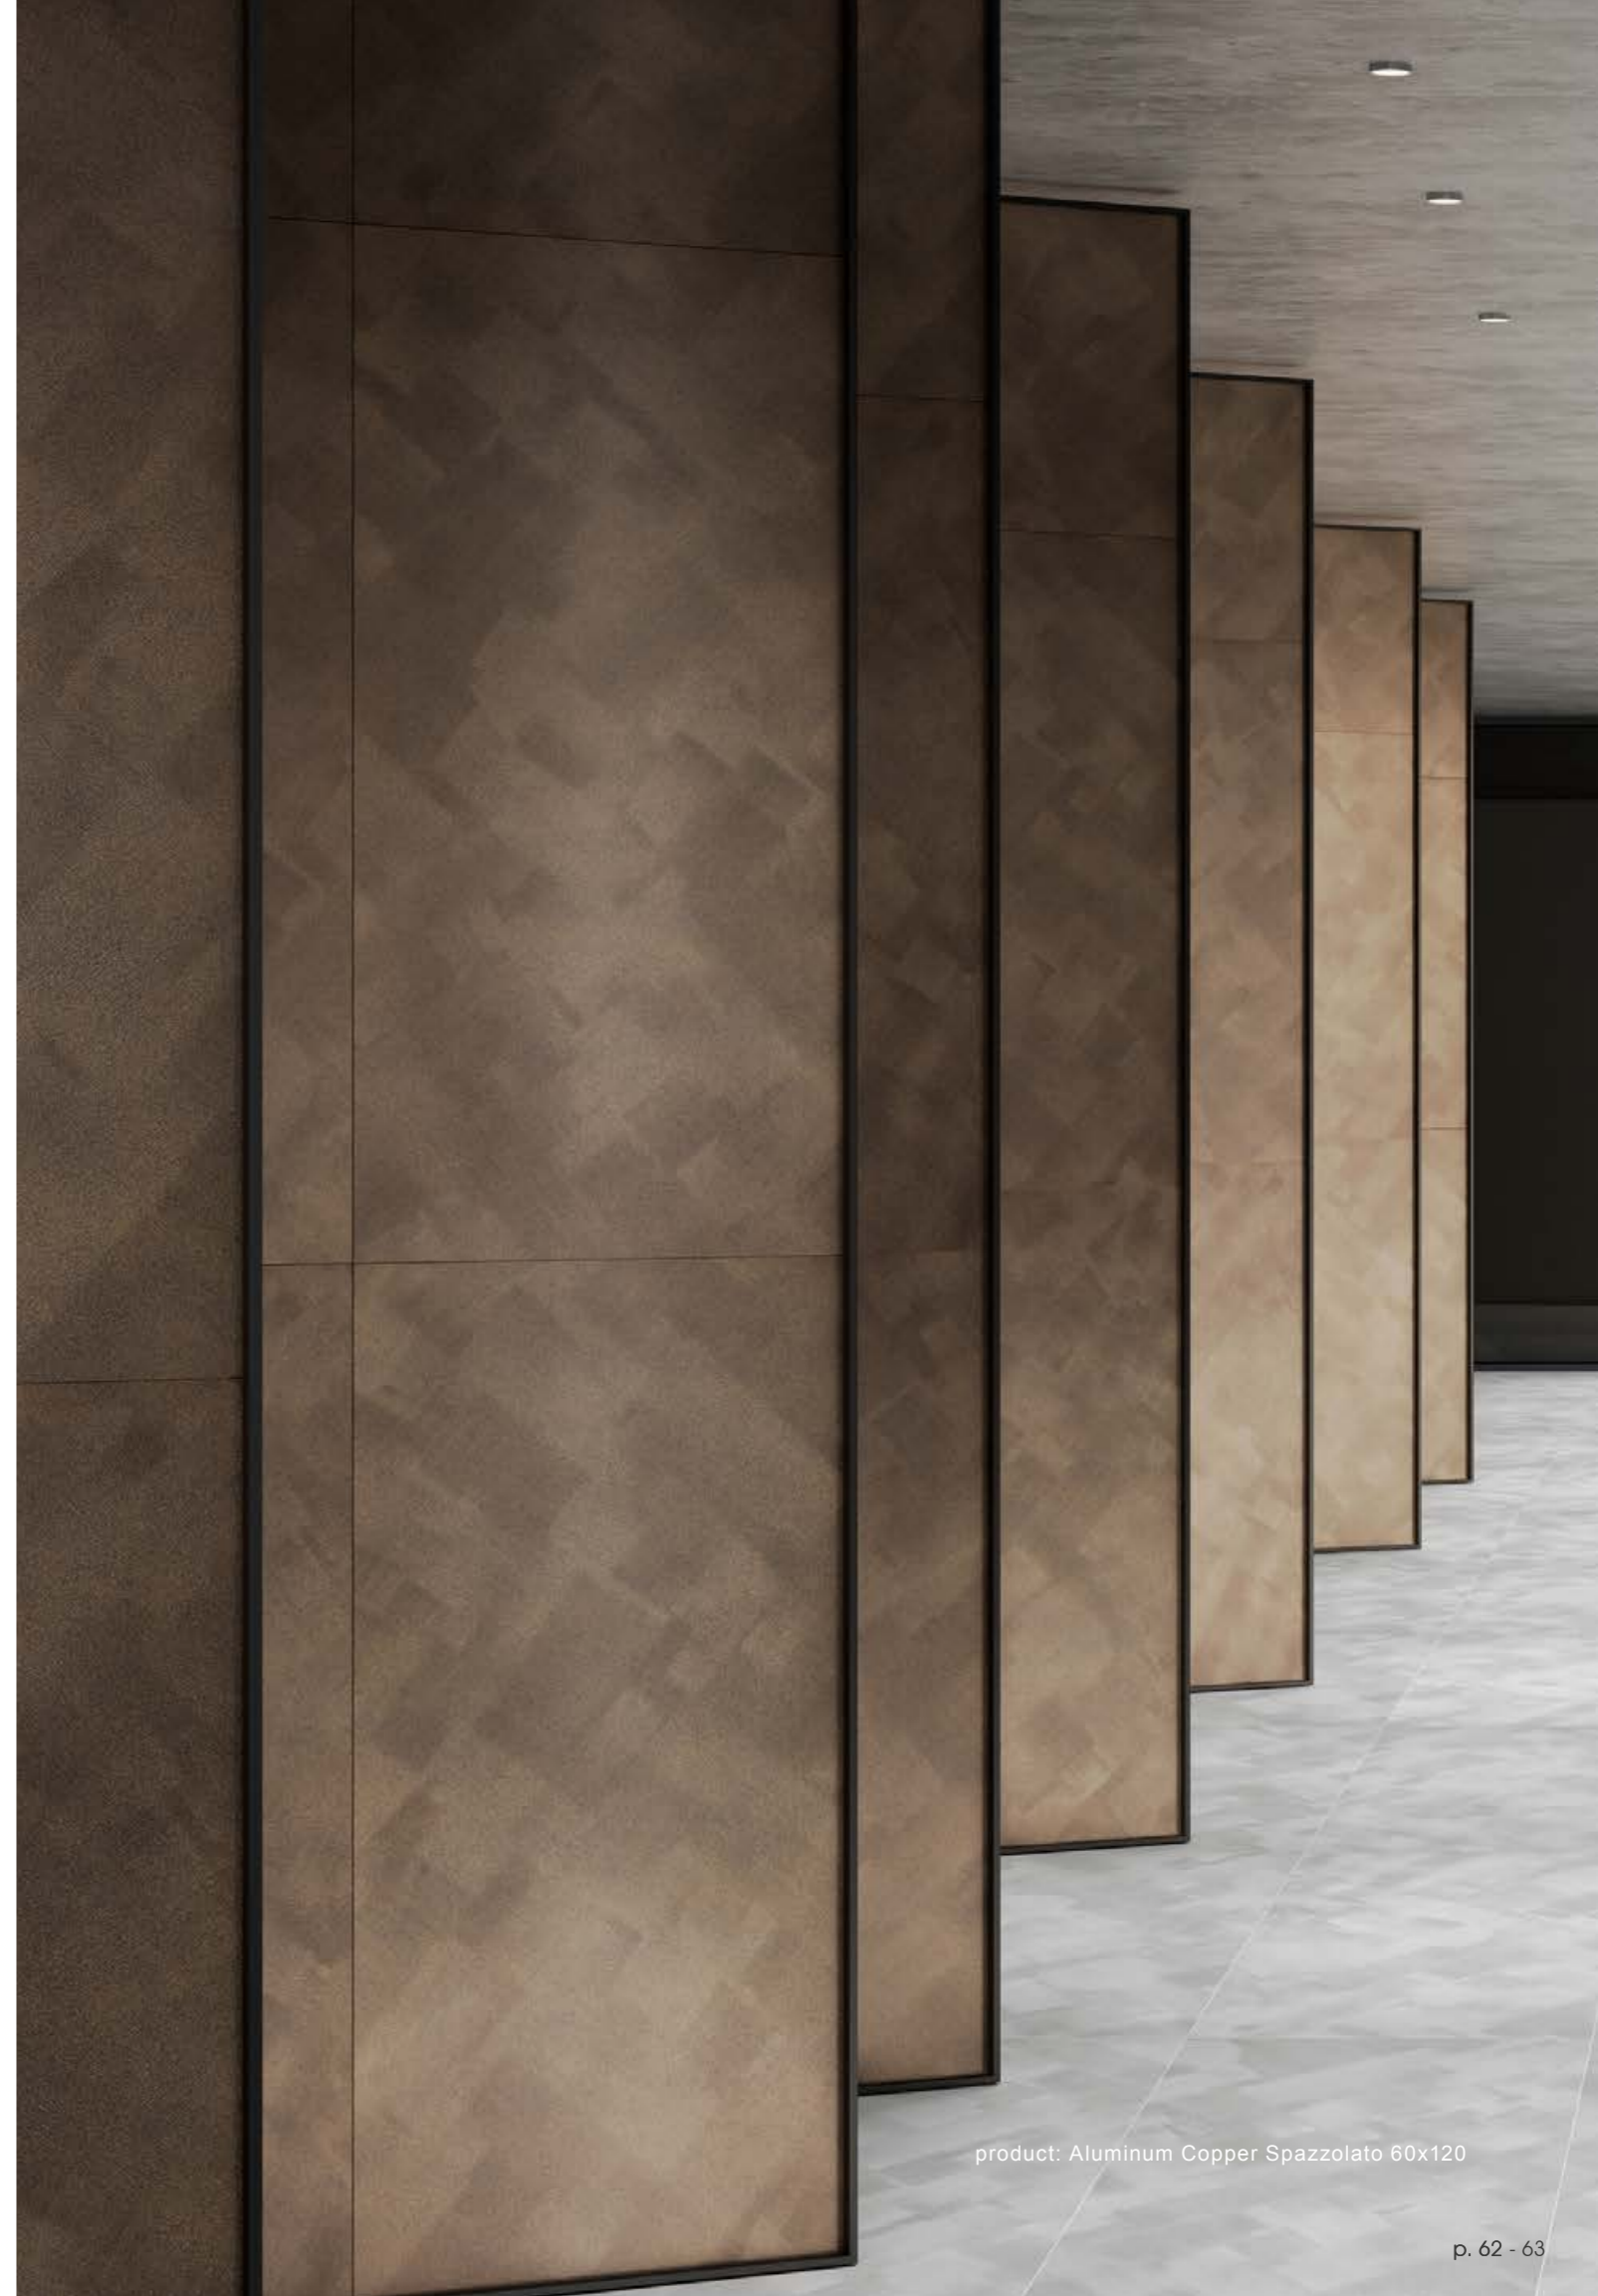

product: Aluminum Copper Spazzolato 60x120