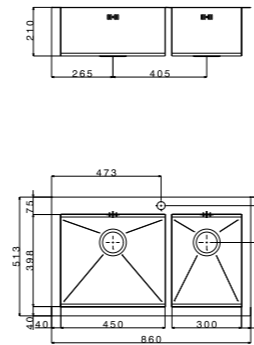

packed in boxes:
 1000 x 620 x 310 mm - 11,8 Kg

size 860x513 mm
 drain hole 3,5"
 cut-out 840x480 mm
 base 900 mm
 depth 210 mm
 fitting flat inset
 finish/finitura satin/satinato

finish/finitura satin/satinato

extra

1	3	7
---	---	---

SQ3838ISC

packed in boxes:
 1000 x 620 x 320 mm - 16,45 Kg

size 860x513 mm
 drain hole 3,5"
 cut-out 840x480 mm
 base 900 mm
 depth 210 mm
 fitting flat inset
 finish/finitura satin/satinato

 packed in boxes:
1320 x 620 x 320 mm - 16,7 Kg

- size 787x499 mm
- drain hole 3,5"
- cut-out  770x480 mm
- base  800 mm
- depth  210 mm
- fitting  6 mm
- finish/finitura  satin/satinato

finish/finitura  satin/satinato

- extra
- | | | |
|---|---|---|
| 1 | 2 | 3 |
| 4 | 5 | 6 |
| 7 | | |

SQ72ISC

 packed in boxes:
860 x 580 x 310 mm - 9,18 Kg

- size 567x499 mm
- drain hole 3,5"
- cut-out  550x480 mm
- base  600 mm
- depth  210 mm
- fitting  6 mm
- finish/finitura  satin/satinato