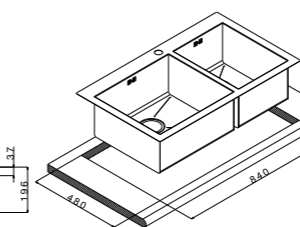

packed in boxes:
 1000 x 620 x 310 mm - 11,8 Kg

size 860x513 mm
 drain hole 3,5"
 cut-out 840x480 mm
 base 900 mm
 depth 210 mm
 fitting flat inset
 finish/finitura satin/satinato

finish/finitura satin/satinato

extra

1	3	7
---	---	---

SQ3838ISC

packed in boxes:
 1000 x 620 x 320 mm - 16,45 Kg

size 860x513 mm
 drain hole 3,5"
 cut-out 840x480 mm
 base 900 mm
 depth 210 mm
 fitting flat inset
 finish/finitura satin/satinato

finish/finitura satin/satinato

extra

1	2	3
7		

SQ4530ISC

packed in boxes:
 1000 x 620 x 320 mm - 16,6 Kg

size 1000x500 mm
 drain hole 3,5"
 cut-out 980x480 mm
 base 800 mm
 depth 225 mm
 fitting 6 mm
 finish/finitura satin/satinato

- extra
- | | | |
|---|---|---|
| 1 | 2 | 3 |
| 4 | 5 | 6 |
| 7 | | |

SQ72ISC

 packed in boxes:
860 x 580 x 310 mm - 9,18 Kg

- size 567x499 mm
- drain hole 3,5"
- cut-out  550x480 mm
- base  600 mm
- depth  210 mm
- fitting  6 mm
- finish/finitura  satin/satinato