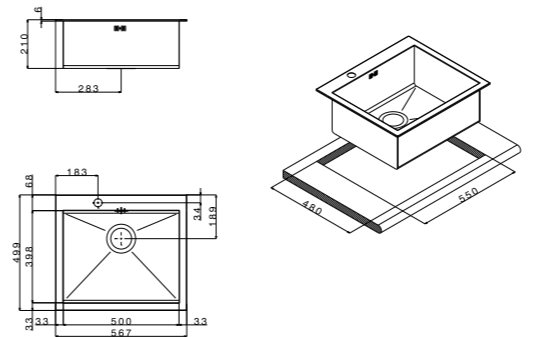

packed in boxes:
 1000 x 620 x 310 mm - 11,8 Kg

size 860x513 mm
 drain hole 3,5"
 cut-out 840x480 mm
 base 900 mm
 depth 210 mm
 fitting flat inset
 finish/finitura satin/satinato

finish/finitura satin/satinato

finish/finitura satin/satinato

extra

1	3	4
5	6	7

SQ1002IRSC
 (dx/right)
SQ1002LSC
 (sx/left)

packed in boxes:
 1150 x 615 x 315 mm - 14,1 Kg

mixers

accessories

- size 1160x500 mm
- drain hole 3,5"
- cut-out  1140x480 mm
- base  900 mm
- depth  226 mm
- fitting  6 mm
- finish/finitura  satin/satinato

 packed in boxes:
1320 x 620 x 320 mm - 16,7 Kg

- size 787x499 mm
- drain hole 3,5"
- cut-out  770x480 mm
- base  800 mm
- depth  210 mm
- fitting  6 mm
- finish/finitura  satin/satinato

finish/finitura  satin/satinato

- extra
- | | | |
|---|---|---|
| 1 | 2 | 3 |
| 4 | 5 | 6 |
| 7 | | |

SQ72ISC

 packed in boxes:
860 x 580 x 310 mm - 9,18 Kg

- size 567x499 mm
- drain hole 3,5"
- cut-out  550x480 mm
- base  600 mm
- depth  210 mm
- fitting  6 mm
- finish/finitura  satin/satinato