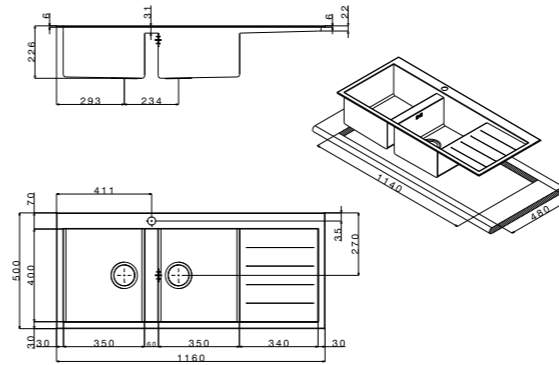

packed in boxes:
 1000 x 620 x 310 mm - 11,8 Kg

size 860x513 mm
 drain hole 3,5"
 cut-out 840x480 mm
 base 900 mm
 depth 210 mm
 fitting flat inset
 finish/finitura satin/satinato

finish/finitura satin/satinato

finish/finitura satin/satinato

extra

1	3	4
5	6	7

SQ1002IRSC
 (dx/right)
SQ1002LSC
 (sx/left)

packed in boxes:
 1150 x 615 x 315 mm - 14,1 Kg

mixers

accessories

- size 1160x500 mm
- drain hole 3,5"
- cut-out  1140x480 mm
- base  900 mm
- depth  226 mm
- fitting  6 mm
- finish/finitura  satin/satinato

 packed in boxes:
1320 x 620 x 320 mm - 16,7 Kg

- size 787x499 mm
- drain hole 3,5"
- cut-out  770x480 mm
- base  800 mm
- depth  210 mm
- fitting  6 mm
- finish/finitura  satin/satinato

finish/finitura  satin/satinato

- extra
- | | | |
|---|---|---|
| 1 | 2 | 3 |
| 4 | 5 | 6 |
| 7 | | |

SQ72ISC

 packed in boxes:
860 x 580 x 310 mm - 9,18 Kg

- size 567x499 mm
- drain hole 3,5"
- cut-out  550x480 mm
- base  600 mm
- depth  210 mm
- fitting  6 mm
- finish/finitura  satin/satinato