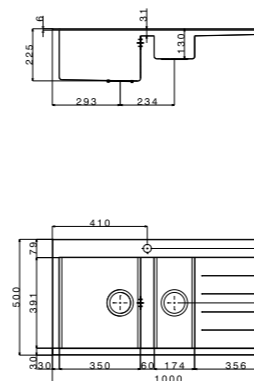

finish/finitura satin/satinato

extra

1	2	3
7		

SQ4530ISC

packed in boxes:
 1000 x 620 x 320 mm - 16,6 Kg

size 1000x500 mm
 drain hole 3,5"
 cut-out 980x480 mm
 base 800 mm
 depth 225 mm
 fitting 6 mm
 finish/finitura satin/satinato

finish/finitura satin/satinato

extra

1	3	4
5	6	7

SQ1002IRSC
 (dx/right)
SQ1002LSC
 (sx/left)

packed in boxes:
 1150 x 615 x 315 mm - 14,1 Kg

mixers

accessories

- size 1160x500 mm
- drain hole 3,5"
- cut-out  1140x480 mm
- base  900 mm
- depth  226 mm
- fitting  6 mm
- finish/finitura  satin/satinato

 packed in boxes:
1320 x 620 x 320 mm - 16,7 Kg

- size 787x499 mm
- drain hole 3,5"
- cut-out  770x480 mm
- base  800 mm
- depth  210 mm
- fitting  6 mm
- finish/finitura  satin/satinato

finish/finitura  satin/satinato

- extra
- | | | |
|---|---|---|
| 1 | 2 | 3 |
| 4 | 5 | 6 |
| 7 | | |

SQ72ISC

 packed in boxes:
860 x 580 x 310 mm - 9,18 Kg

- size 567x499 mm
- drain hole 3,5"
- cut-out  550x480 mm
- base  600 mm
- depth  210 mm
- fitting  6 mm
- finish/finitura  satin/satinato