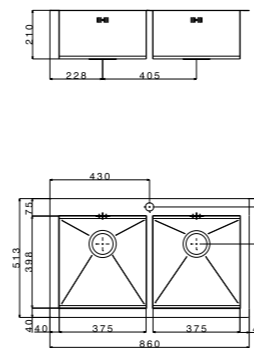

size 860x500 mm
 drain hole 3,5"
 cut-out 840x480 mm
 base 450 mm
 depth 225 mm
 fitting 6 mm
 finish/finitura satin/satinato

finish/finitura satin/satinato

accessories

extra

1	2	3
4	5	6
7		

code
 drainer right or left /
 gocciolatoio destro o sinistro
SQ861IRSC
 (dx/right)
SQ861LSC
 (sx/left)

packed in boxes:
 1000 x 620 x 310 mm - 11,8 Kg

size 860x513 mm
 drain hole 3,5"
 cut-out 840x480 mm
 base 900 mm
 depth 210 mm
 fitting flat inset
 finish/finitura satin/satinato

finish/finitura satin/satinato

extra

1	3	7
---	---	---

SQ3838ISC

packed in boxes:
 1000 x 620 x 320 mm - 16,45 Kg

size 860x513 mm
 drain hole 3,5"
 cut-out 840x480 mm
 base 900 mm
 depth 210 mm
 fitting flat inset
 finish/finitura satin/satinato

- extra
- | | | |
|---|---|---|
| 1 | 2 | 3 |
| 4 | 5 | 6 |
| 7 | | |

SQ72ISC

 packed in boxes:
860 x 580 x 310 mm - 9,18 Kg

- size 567x499 mm
- drain hole 3,5"
- cut-out  550x480 mm
- base  600 mm
- depth  210 mm
- fitting  6 mm
- finish/finitura  satin/satinato