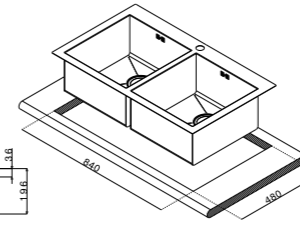

size 860x500 mm
 drain hole 3,5"
 cut-out 840x480 mm
 base 450 mm
 depth 225 mm
 fitting 6 mm
 finish/finitura satin/satinato

finish/finitura satin/satinato

accessories

extra

1	2	3
4	5	6
7		

code
 drainer right or left /
 gocciolatoio destro o sinistro
SQ861IRSC
 (dx/right)
SQ861LSC
 (sx/left)

packed in boxes:
 1000 x 620 x 310 mm - 11,8 Kg

size 860x513 mm
 drain hole 3,5"
 cut-out 840x480 mm
 base 900 mm
 depth 210 mm
 fitting flat inset
 finish/finitura satin/satinato

finish/finitura satin/satinato

extra

1	3	7
---	---	---

SQ3838ISC

packed in boxes:
 1000 x 620 x 320 mm - 16,45 Kg

size 860x513 mm
 drain hole 3,5"
 cut-out 840x480 mm
 base 900 mm
 depth 210 mm
 fitting flat inset
 finish/finitura satin/satinato

- extra
- | | | |
|---|---|---|
| 1 | 2 | 3 |
| 4 | 5 | 6 |
| 7 | | |

SQ72ISC

 packed in boxes:
860 x 580 x 310 mm - 9,18 Kg

- size 567x499 mm
- drain hole 3,5"
- cut-out  550x480 mm
- base  600 mm
- depth  210 mm
- fitting  6 mm
- finish/finitura  satin/satinato