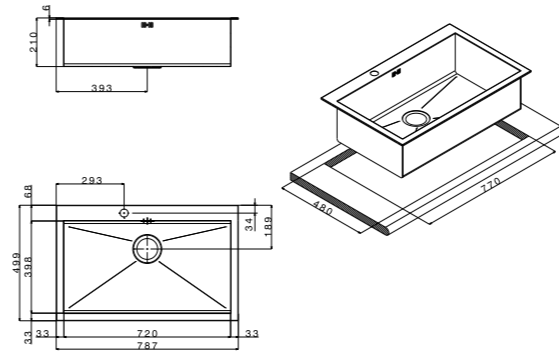

packed in boxes:
 1000 x 620 x 310 mm - 11,8 Kg

size 860x513 mm
 drain hole 3,5"
 cut-out 840x480 mm
 base 900 mm
 depth 210 mm
 fitting flat inset
 finish/finitura satin/satinato

finish/finitura satin/satinato

finish/finitura satin/satinato

extra

1	3	4
5	6	7

SQ1002IRSC
 (dx/right)
SQ1002LSC
 (sx/left)

packed in boxes:
 1150 x 615 x 315 mm - 14,1 Kg

mixers

accessories

- size 1160x500 mm
- drain hole 3,5"
- cut-out  1140x480 mm
- base  900 mm
- depth  226 mm
- fitting  6 mm
- finish/finitura  satin/satinato

 packed in boxes:
1320 x 620 x 320 mm - 16,7 Kg

- size 787x499 mm
- drain hole 3,5"
- cut-out  770x480 mm
- base  800 mm
- depth  210 mm
- fitting  6 mm
- finish/finitura  satin/satinato

finish/finitura  satin/satinato

- extra
- | | | |
|---|---|---|
| 1 | 2 | 3 |
| 4 | 5 | 6 |
| 7 | | |

SQ72ISC

 packed in boxes:
860 x 580 x 310 mm - 9,18 Kg

- size 567x499 mm
- drain hole 3,5"
- cut-out  550x480 mm
- base  600 mm
- depth  210 mm
- fitting  6 mm
- finish/finitura  satin/satinato