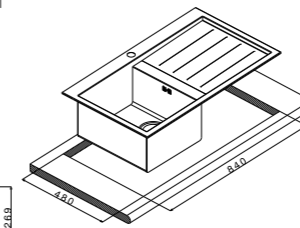

finish/finitura satin/satinato

accessories

extra

1	2	3
4	5	6
7		

code
drainer right or left /
gocciolatoio destro o sinistro
SQ861IRSC
(dx/right)
SQ861LSC
(sx/left)

packed in boxes:
1000 x 620 x 310 mm - 11,8 Kg