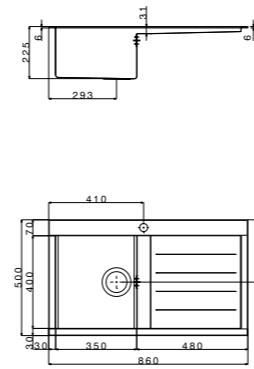

finish/finitura satin/satinato

accessories

extra

1	2	3
4	5	6
7		

code
drainer right or left /
gocciolatoio destro o sinistro
SQ861IRSC
(dx/right)
SQ861LSC
(sx/left)

packed in boxes:
1000 x 620 x 310 mm - 11,8 Kg