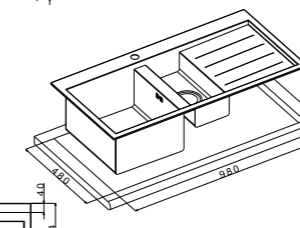

extra

1	3	7
---	---	---

SQ3838ISC

packed in boxes:
 1000 x 620 x 320 mm - 16,45 Kg

size 860x513 mm
 drain hole 3,5"
 cut-out 840x480 mm
 base 900 mm
 depth 210 mm
 fitting flat inset
 finish/finitura satin/satinato

finish/finitura satin/satinato

extra

1	2	3
7		

SQ4530ISC

packed in boxes:
 1000 x 620 x 320 mm - 16,6 Kg

size 1000x500 mm
 drain hole 3,5"
 cut-out 980x480 mm
 base 800 mm
 depth 225 mm
 fitting 6 mm
 finish/finitura satin/satinato

finish/finitura satin/satinato

extra

1	3	4
5	6	7

SQ1002IRSC
 (dx/right)
SQ1002LSC
 (sx/left)

packed in boxes:
 1150 x 615 x 315 mm - 14,1 Kg

mixers

accessories

- size 1160x500 mm
- drain hole 3,5"
- cut-out  1140x480 mm
- base  900 mm
- depth  226 mm
- fitting  6 mm
- finish/finitura  satin/satinato

 packed in boxes:
1320 x 620 x 320 mm - 16,7 Kg

- size 787x499 mm
- drain hole 3,5"
- cut-out  770x480 mm
- base  800 mm
- depth  210 mm
- fitting  6 mm
- finish/finitura  satin/satinato

finish/finitura  satin/satinato