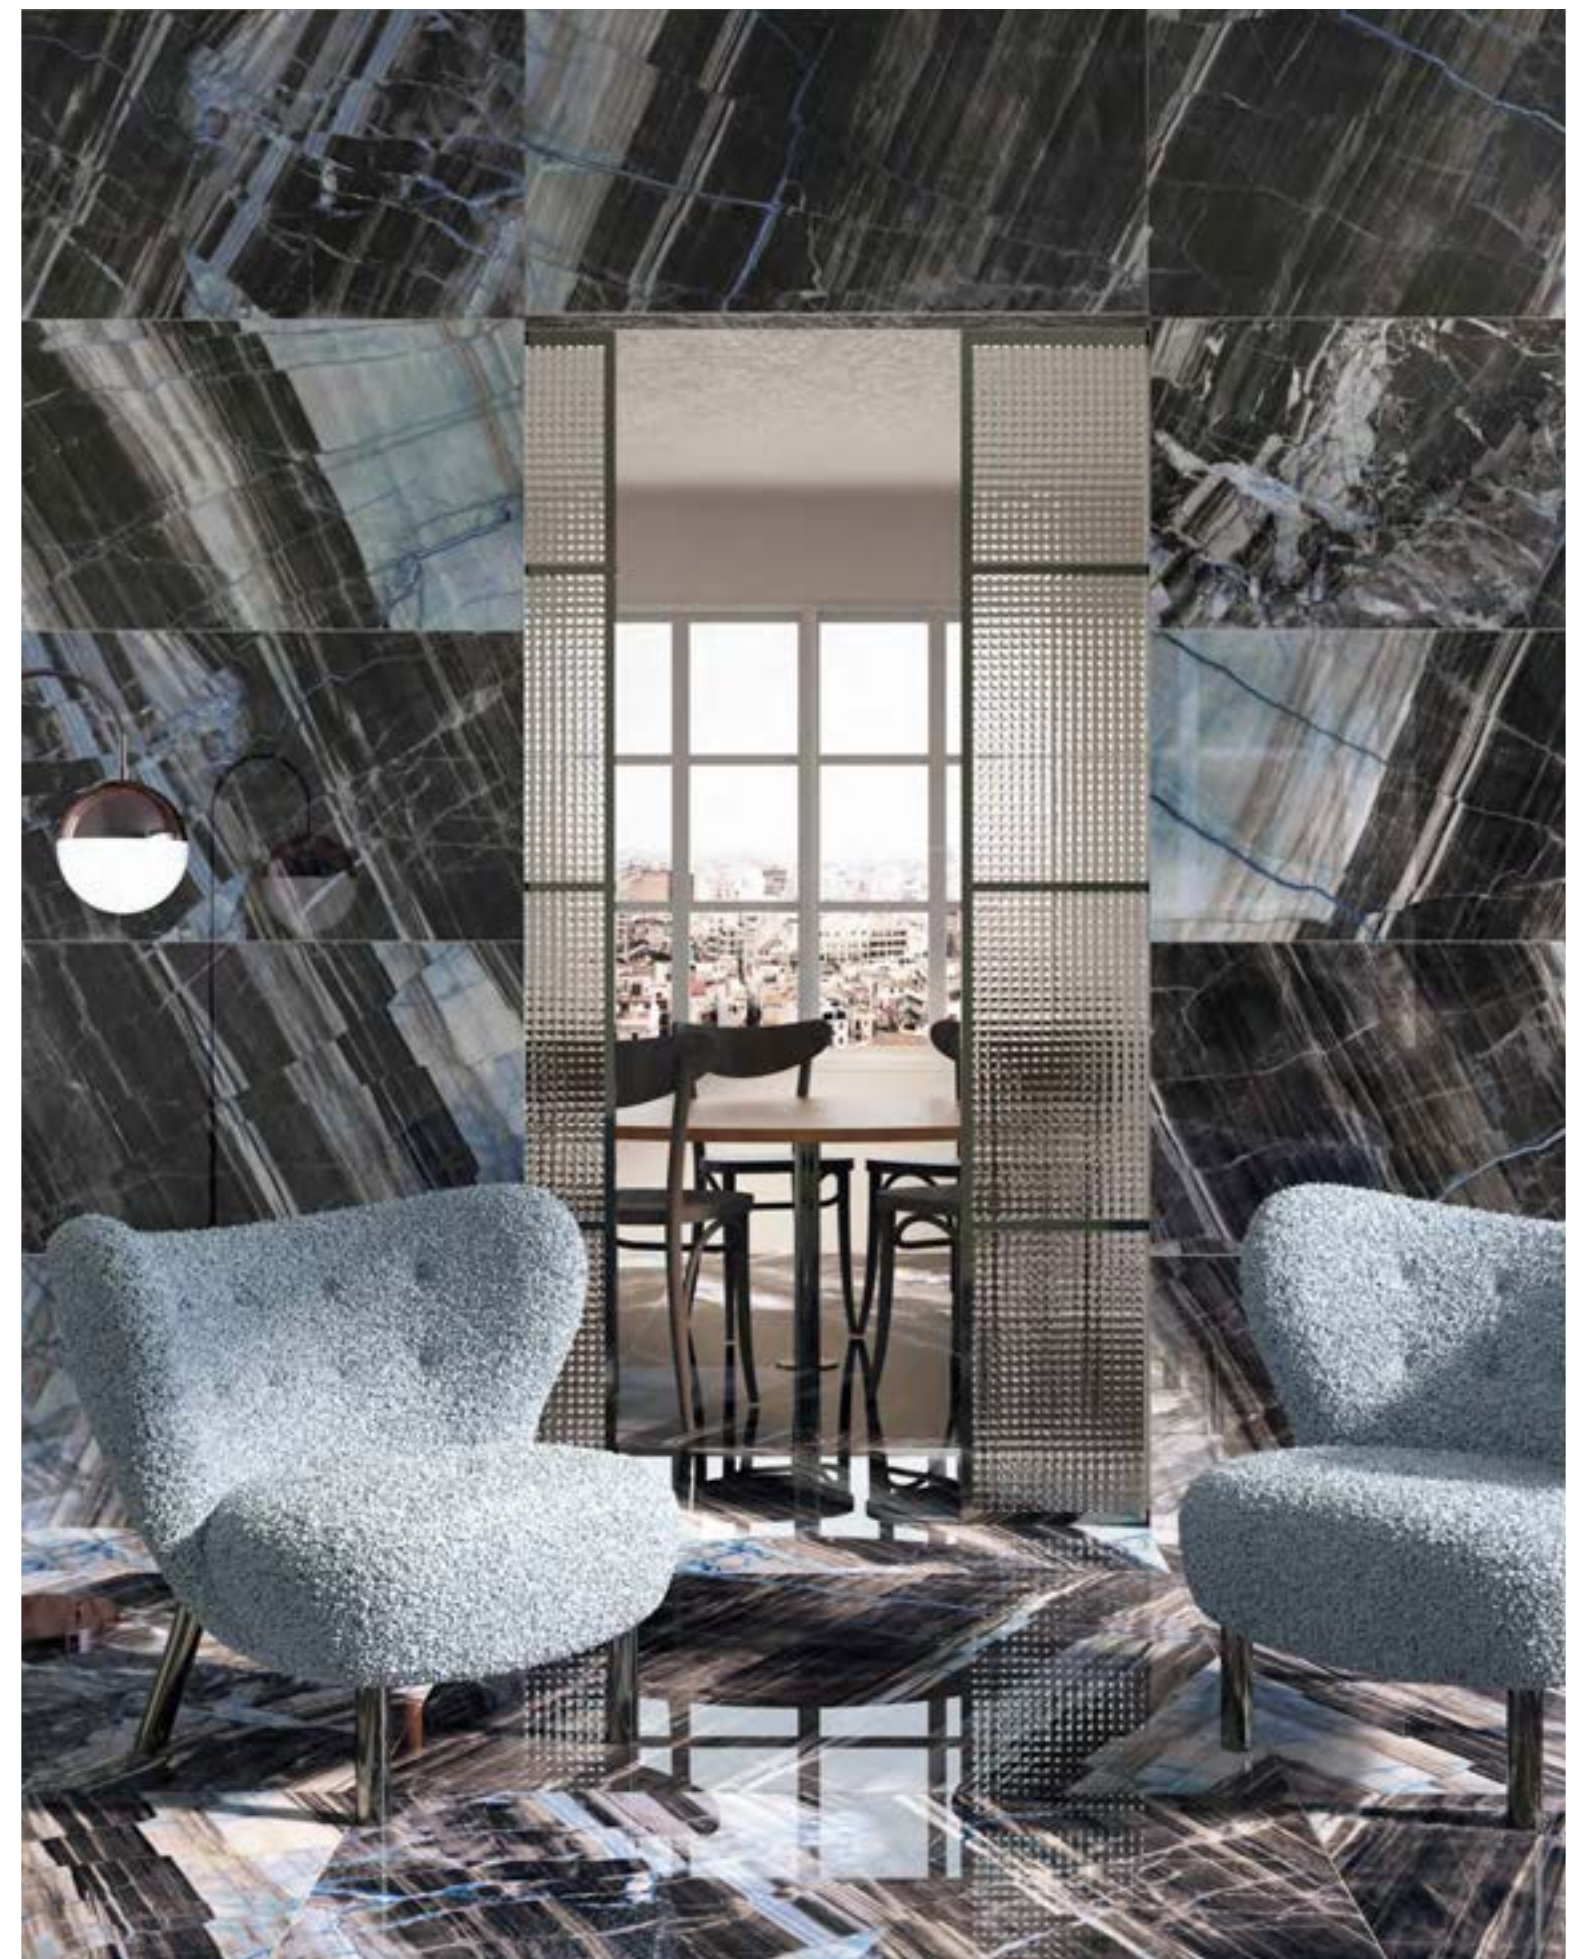

Pink

Blue

Green

Special Pieces

Net 7x7cm\_2,8"x2,8"

Net 5x5 cm\_2"x2"

5x6 cm\_2"x23,6"

Available Sizes	Pz/bx	Sqm/bx	Kg/bx	Bx/Pallet	Sqm/Pallet	Kg/Pallet	Thickness
60x120 cm_23,6"x47,2"	2pz	1,44	37,05	32bx	46,08	1.185	RT
120x120 cm_47,2"x47,2"	1pz	1,44	39,10	36bx	51,84	1.407	RT
Net 30x30 cm_11,8"x11,8"	11pz	1,00	23,12	42bx	42,00	990	RT
5x60 cm_2"x23,6"	24pz	0,72	18,21	64bx	46,08	1.160	RT

Amazonia Blue 60x120cm\_23,6"x47,2"

# AMAZONIA

Rectified Polished Porcelain Tiles

Amazonia Green 120x120cm\_47,2"x47,2" & 60x120cm\_23,6"x47,2", Palace White 60x120cm\_23,6"x47,2"

Amazonia Pink 120x120cm\_47,2"x47,2" & Picasso 60x120cm\_23,6"x47,2"