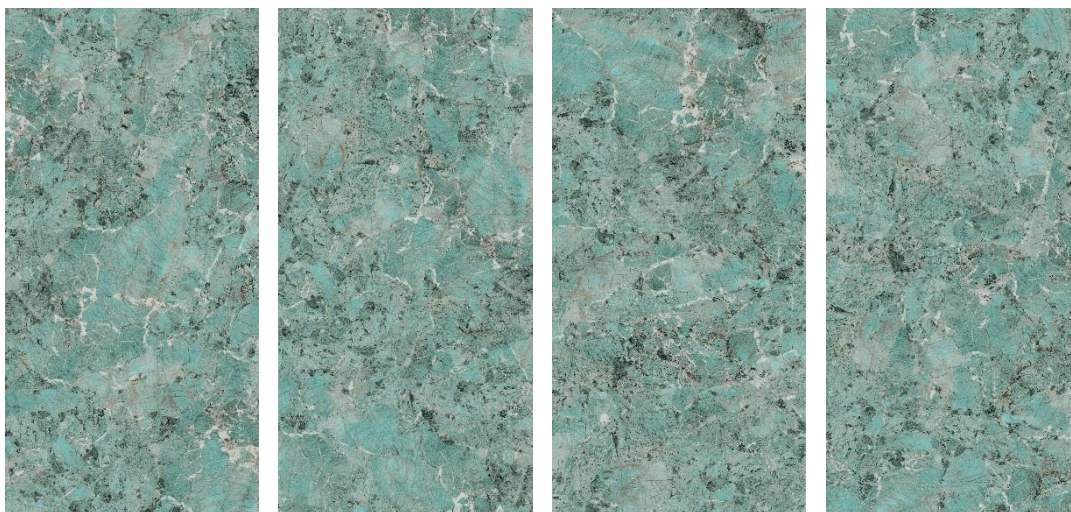

ALMERA
CERAMICA

AMAZONIT

479617
C189J517P AMAZONIT 900x1800x12

479634
C90J517P AMAZONIT 900x900x12

C90J517P AMAZONIT 900x900x12

C90J517P AMAZONIT 900x900x12

ALMERA AMAZONIT
KERAMICA 996
C1815177 AMAZONIT 900x900x12

ALMERA AMAZONIT
KERAMICA 996
C1815177 AMAZONIT 900x900x12