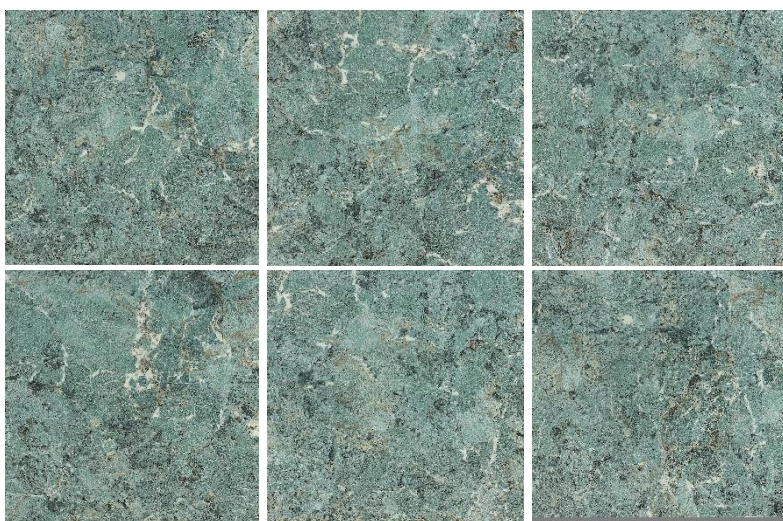

ALMERA
CERAMICA

AMAZONIT

479617
C189J517P AMAZONIT 900x1800x12

479634
C90J517P AMAZONIT 900x900x12

C90J517P AMAZONIT 900x900x12

C90J517P AMAZONIT 900x900x12

ALMERA AMAZONIT
KERAMICA 996
C1815177 AMAZONIT 900x900x12

ALMERA AMAZONIT
KERAMICA 996
C1815177 AMAZONIT 900x900x12