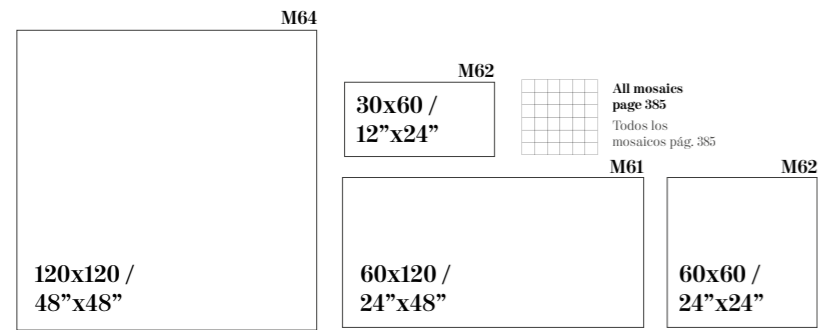

AMBERO

SUPER POLISHED

Sizes / Formatos

SUPER POLISHED RECTIFIED

Shade Variation / Variación Gráfica