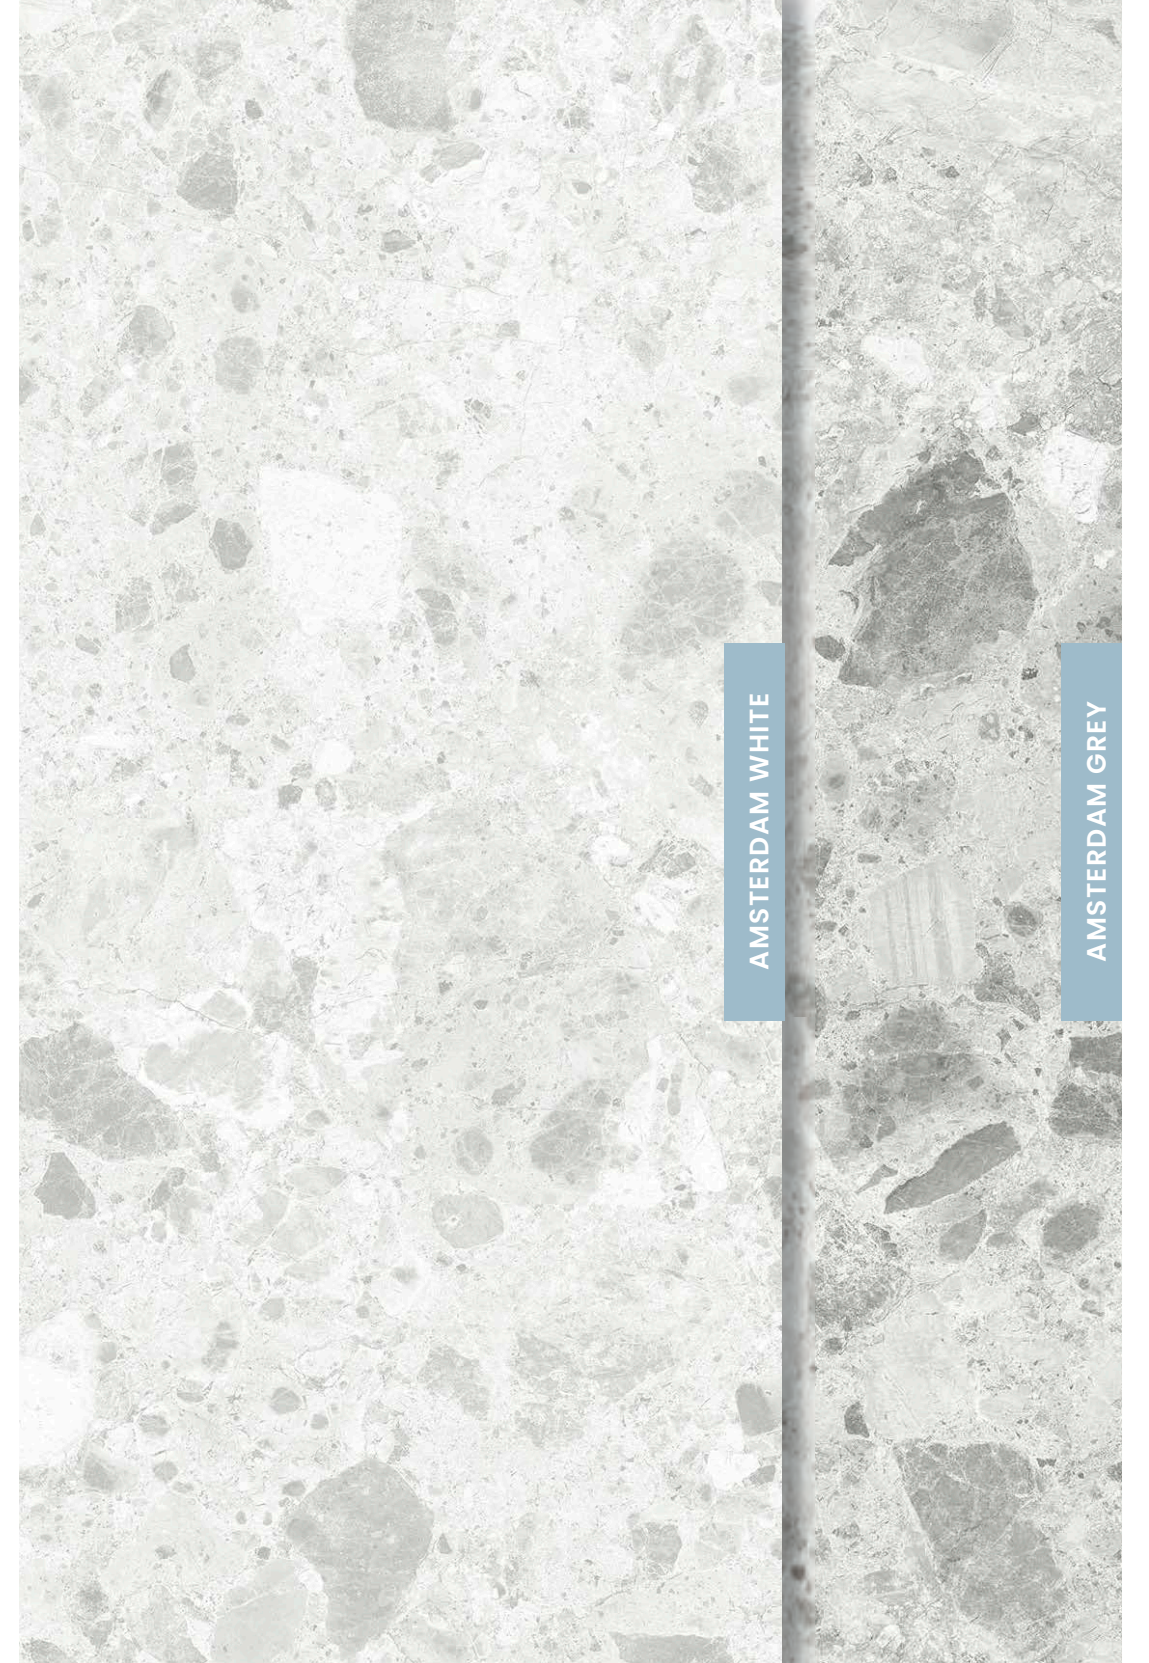

Amsterdam

60x120 24"x48" · 120x120 48"x48"

Acudimos a los lugares más recónditos del mundo para tomar la piedra natural y reproducirla en nuestras colecciones de porcelánico.

Amsterdam es precisamente eso, una réplica de la roca italiana Ceppo di Gré pero ligeramente reformulada, gracias a su infinidad de matices y grandes cantos incrustados. En acabado Grey para quienes prefieran la versión más fiel de la piedra; y White, para aquellos que quieran dotar de mayor calma y serenidad al interiorismo.

We have travelled to the four corners of the earth to experience the most beautiful in natural stone and recreate it in our porcelain collections.

With Amsterdam, we have done just that. It is a replica of the Italian Ceppo di Gré stone which has been slightly reformulated, thanks to its infinite nuances and large inlaid edges. It comes in either a Grey finish for those who are looking for a faithful replica; or a White finish, for those in search of greater calm and serenity in their interior.

FLOOR INSIDE · AMSTERDAM GREY SATIN 60X120 RECT. | FLOOR OUTSIDE · AMSTERDAM GREY GRIP 60X120 RECT.

FLOOR · AMSTERDAM WHITE POLISHED 120X120 RECT.

AMSTERDAM WHITE

AMSTERDAM GREY

WHITE

GREY

Amsterdam

PORCELAIN | PORCELÁNICO
60x120 · 24"x48" 120x120 · 48"x48"

60x120 · 24x48"
16 design / diseños

120x120 · 48x48"
8 design / diseños

B18 Amsterdam White Polished 120x120 Rect.
B18 Amsterdam Grey Polished 120x120 Rect.
B76 Amsterdam White Satin 120x120 Rect.
B76 Amsterdam Grey Satin 120x120 Rect.
B105 Amsterdam White Grip 120x120 Rect.
B105 Amsterdam Grey Grip 120x120 Rect.