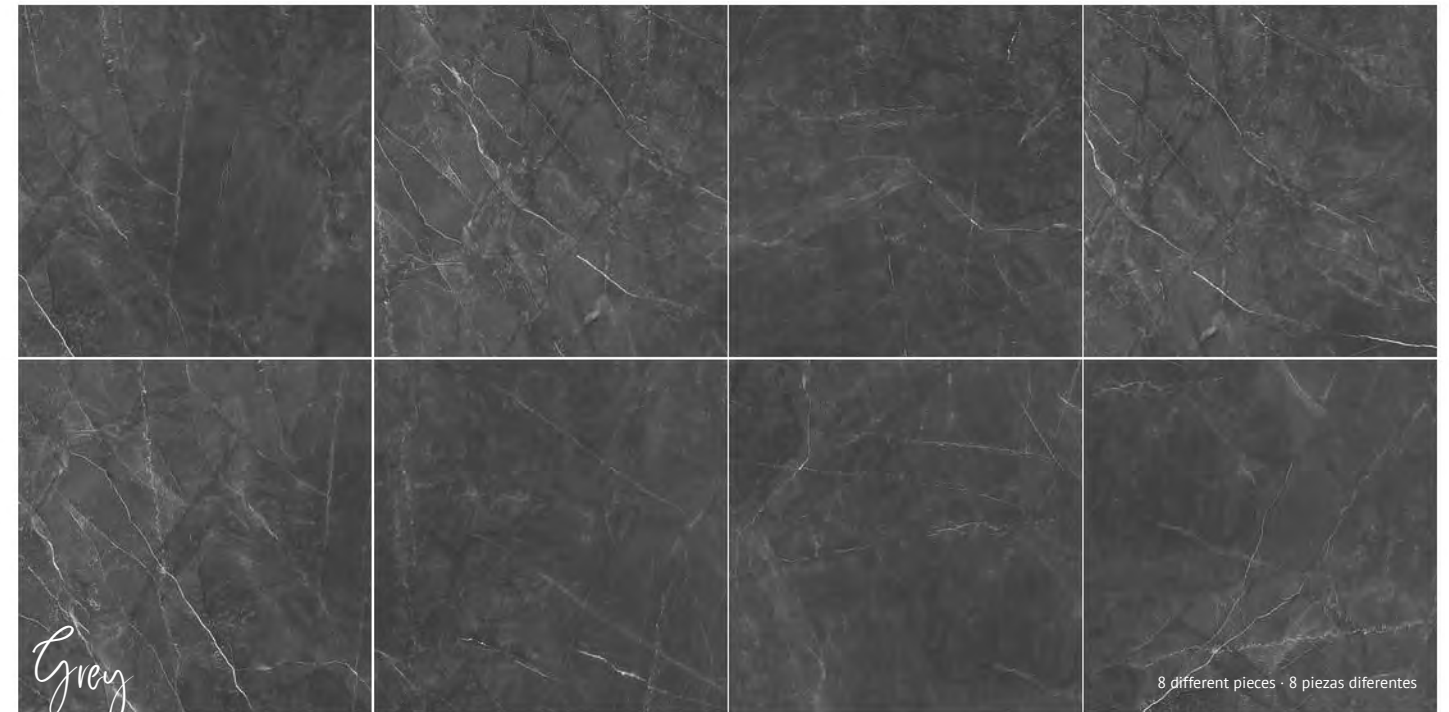

B18 Angel White Polished 120x120 Rect.
B18 Angel Grey Polished 120x120 Rect.

B32 Angel White Polished 60x120 Rect.

SPECIAL PIECES. Available in all colors
PIEZAS ESPECIALES. Disponible en todos los colores

Skirting romo · Rodapié romo
P126 8x60

8 different pieces · 8 piezas diferentes

Angel Black Polished 120x120 Rect.