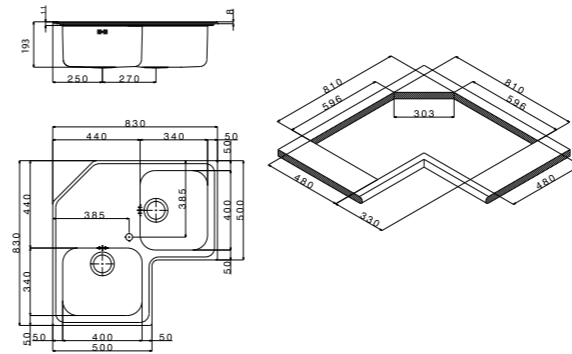

- size 830x830x500 mm
- drain hole 3,5"
- cut-out see technical drawing
- base see technical drawing
- depth 193 mm
- fitting 8 mm
- finish/finitura brushed/spazzolato  
 linen/antigraffio

finish/finitura

**ROAN2IBC**

**ROAN2IAC**

packed in boxes:  
890 x 860 x 220 mm - 7,7 Kg

- size 830x830x500 mm
- drain hole 3,5"
- cut-out see technical drawing
- base see technical drawing
- depth 193 mm
- fitting 8 mm
- finish/finitura brushed/spazzolato  
 linen/antigraffio

packed in boxes:  
870 x 855 x 220 mm - 8,55Kg

- size 830x830x500 mm
- drain hole 3,5"
- cut-out see technical drawing
- base 900 mm
- depth 223 mm
- fitting 8 mm
- finish/finitura brushed/spazzolato  
 linen/antigraffio

**ROAN2B90IAC**  
(dx/right)

**ROAN2B90ILAC**  
(sx/left)

packed in boxes:  
890 x 860 x 220 mm - 7,7 Kg

mixers

accessories