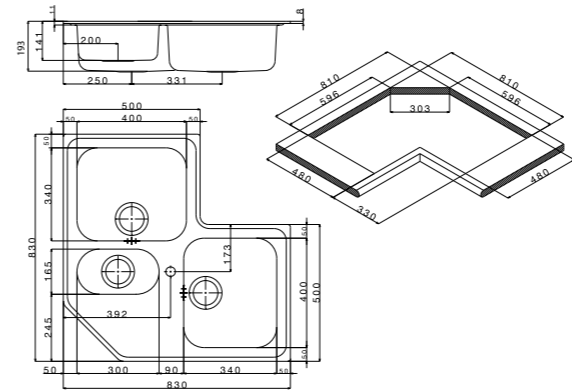

- size 830x830x500 mm
- drain hole 3,5"
- cut-out see technical drawing
- base see technical drawing
- depth 193 mm
- fitting 8 mm
- finish/finitura brushed/spazzolato  
 linen/antigraffio

finish/finitura

**ROAN2IBC**

**ROAN2IAC**

packed in boxes:  
890 x 860 x 220 mm - 7,7 Kg

- size 830x830x500 mm
- drain hole 3,5"
- cut-out see technical drawing
- base see technical drawing
- depth 193 mm
- fitting 8 mm
- finish/finitura brushed/spazzolato  
 linen/antigraffio

packed in boxes:  
870 x 855 x 220 mm - 8,55Kg

- size 830x830x500 mm
- drain hole 3,5"
- cut-out see technical drawing
- base 900 mm
- depth 223 mm
- fitting 8 mm
- finish/finitura brushed/spazzolato  
 linen/antigraffio

**ROAN2B90IAC**  
(dx/right)

**ROAN2B90ILAC**  
(sx/left)

packed in boxes:  
890 x 860 x 220 mm - 7,7 Kg

mixers

accessories