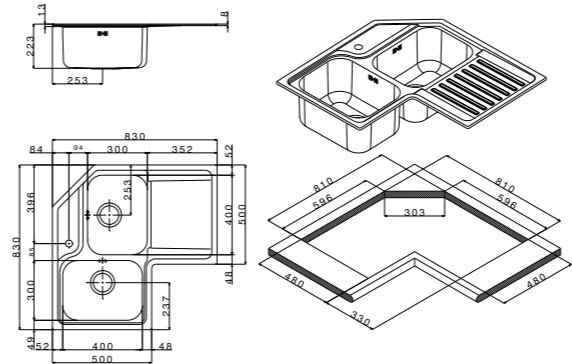

- size 830x830x500 mm
- drain hole 3,5"
- cut-out see technical drawing
- base see technical drawing
- depth 193 mm
- fitting 8 mm
- finish/finitura brushed/spazzolato  
 linen/antigraffio

finish/finitura

**ROAN2IBC**

**ROAN2IAC**

packed in boxes:  
890 x 860 x 220 mm - 7,7 Kg

- size 830x830x500 mm
- drain hole 3,5"
- cut-out see technical drawing
- base see technical drawing
- depth 193 mm
- fitting 8 mm
- finish/finitura brushed/spazzolato  
 linen/antigraffio

packed in boxes:  
870 x 855 x 220 mm - 8,55Kg

- size 830x830x500 mm
- drain hole 3,5"
- cut-out see technical drawing
- base 900 mm
- depth 223 mm
- fitting 8 mm
- finish/finitura brushed/spazzolato  
 linen/antigraffio

**ROAN2B90IAC**  
(dx/right)

**ROAN2B90ILAC**  
(sx/left)

packed in boxes:  
890 x 860 x 220 mm - 7,7 Kg

mixers

accessories