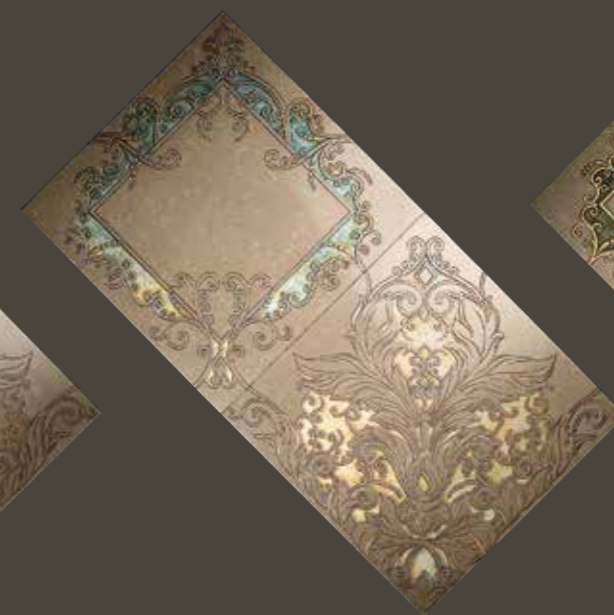

ANIMA T
Trani
Silver
400 x 400 x 10 mm