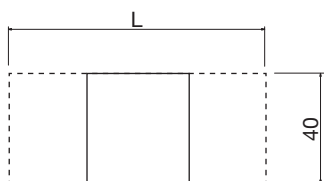

H
40

L
da 54 cm a 261 cm
from 54 cm to 261 cm

art. BC140

Alzatina in Flumood in finitura Satin.
Flumood backsplash in Satin finish.

Per collezione / For collection **EXELEN - PIANA - LUNARIA - TEMPRA**

A		12 mm	P	
			40	art. BC140
			47	art. BC147
			54	art. BC154