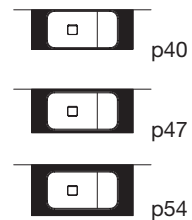

Lavabo rettangolare sopra piano in Ceramilux con ripiano, completo di piletta con scarico libero e raccordo per sifone.

Rectangular top mount Ceramilux sink with shelf, complete with open drain and drain pipe fitting.