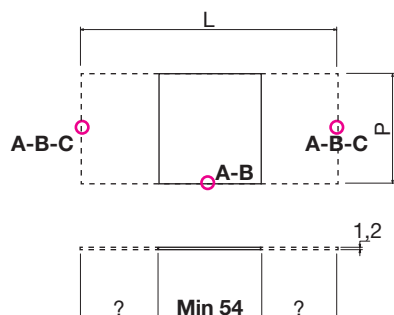

L
da 54 cm a 263,4 cm
from 54 cm to 263,4 cm

Top in Flumood in finitura Texture.

Flumood top in Texture finish.