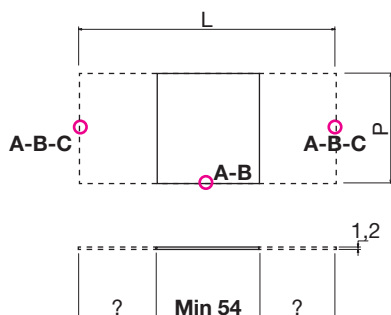

L
da 54 cm a 263,4 cm
from 54 cm to 263,4 cm

Top in Flumood in finitura Satin.

Flumood top in Satin finish.