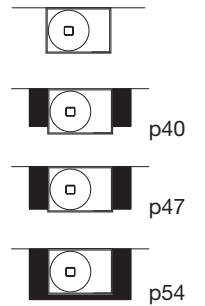

Lavabo rettangolare sopra piano o da parete in Ceramilux con ripiano, completo di piletta con scarico libero e raccordo per sifone.

Rectangular top mount or wall mount Ceramilux sink with shelf, complete with open drain and drain pipe fitting.