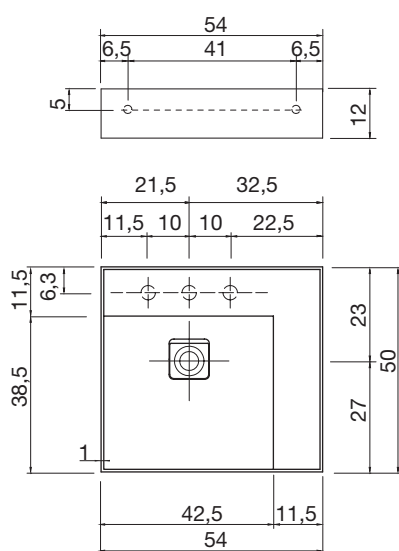

Lavabo rettangolare sopra piano o da parete in Ceramilux con ripiano, completo di piletta con scarico libero e raccordo per sifone.

Rectangular top mount or wall mount Ceramilux sink with shelf, complete with open drain and drain pipe fitting.