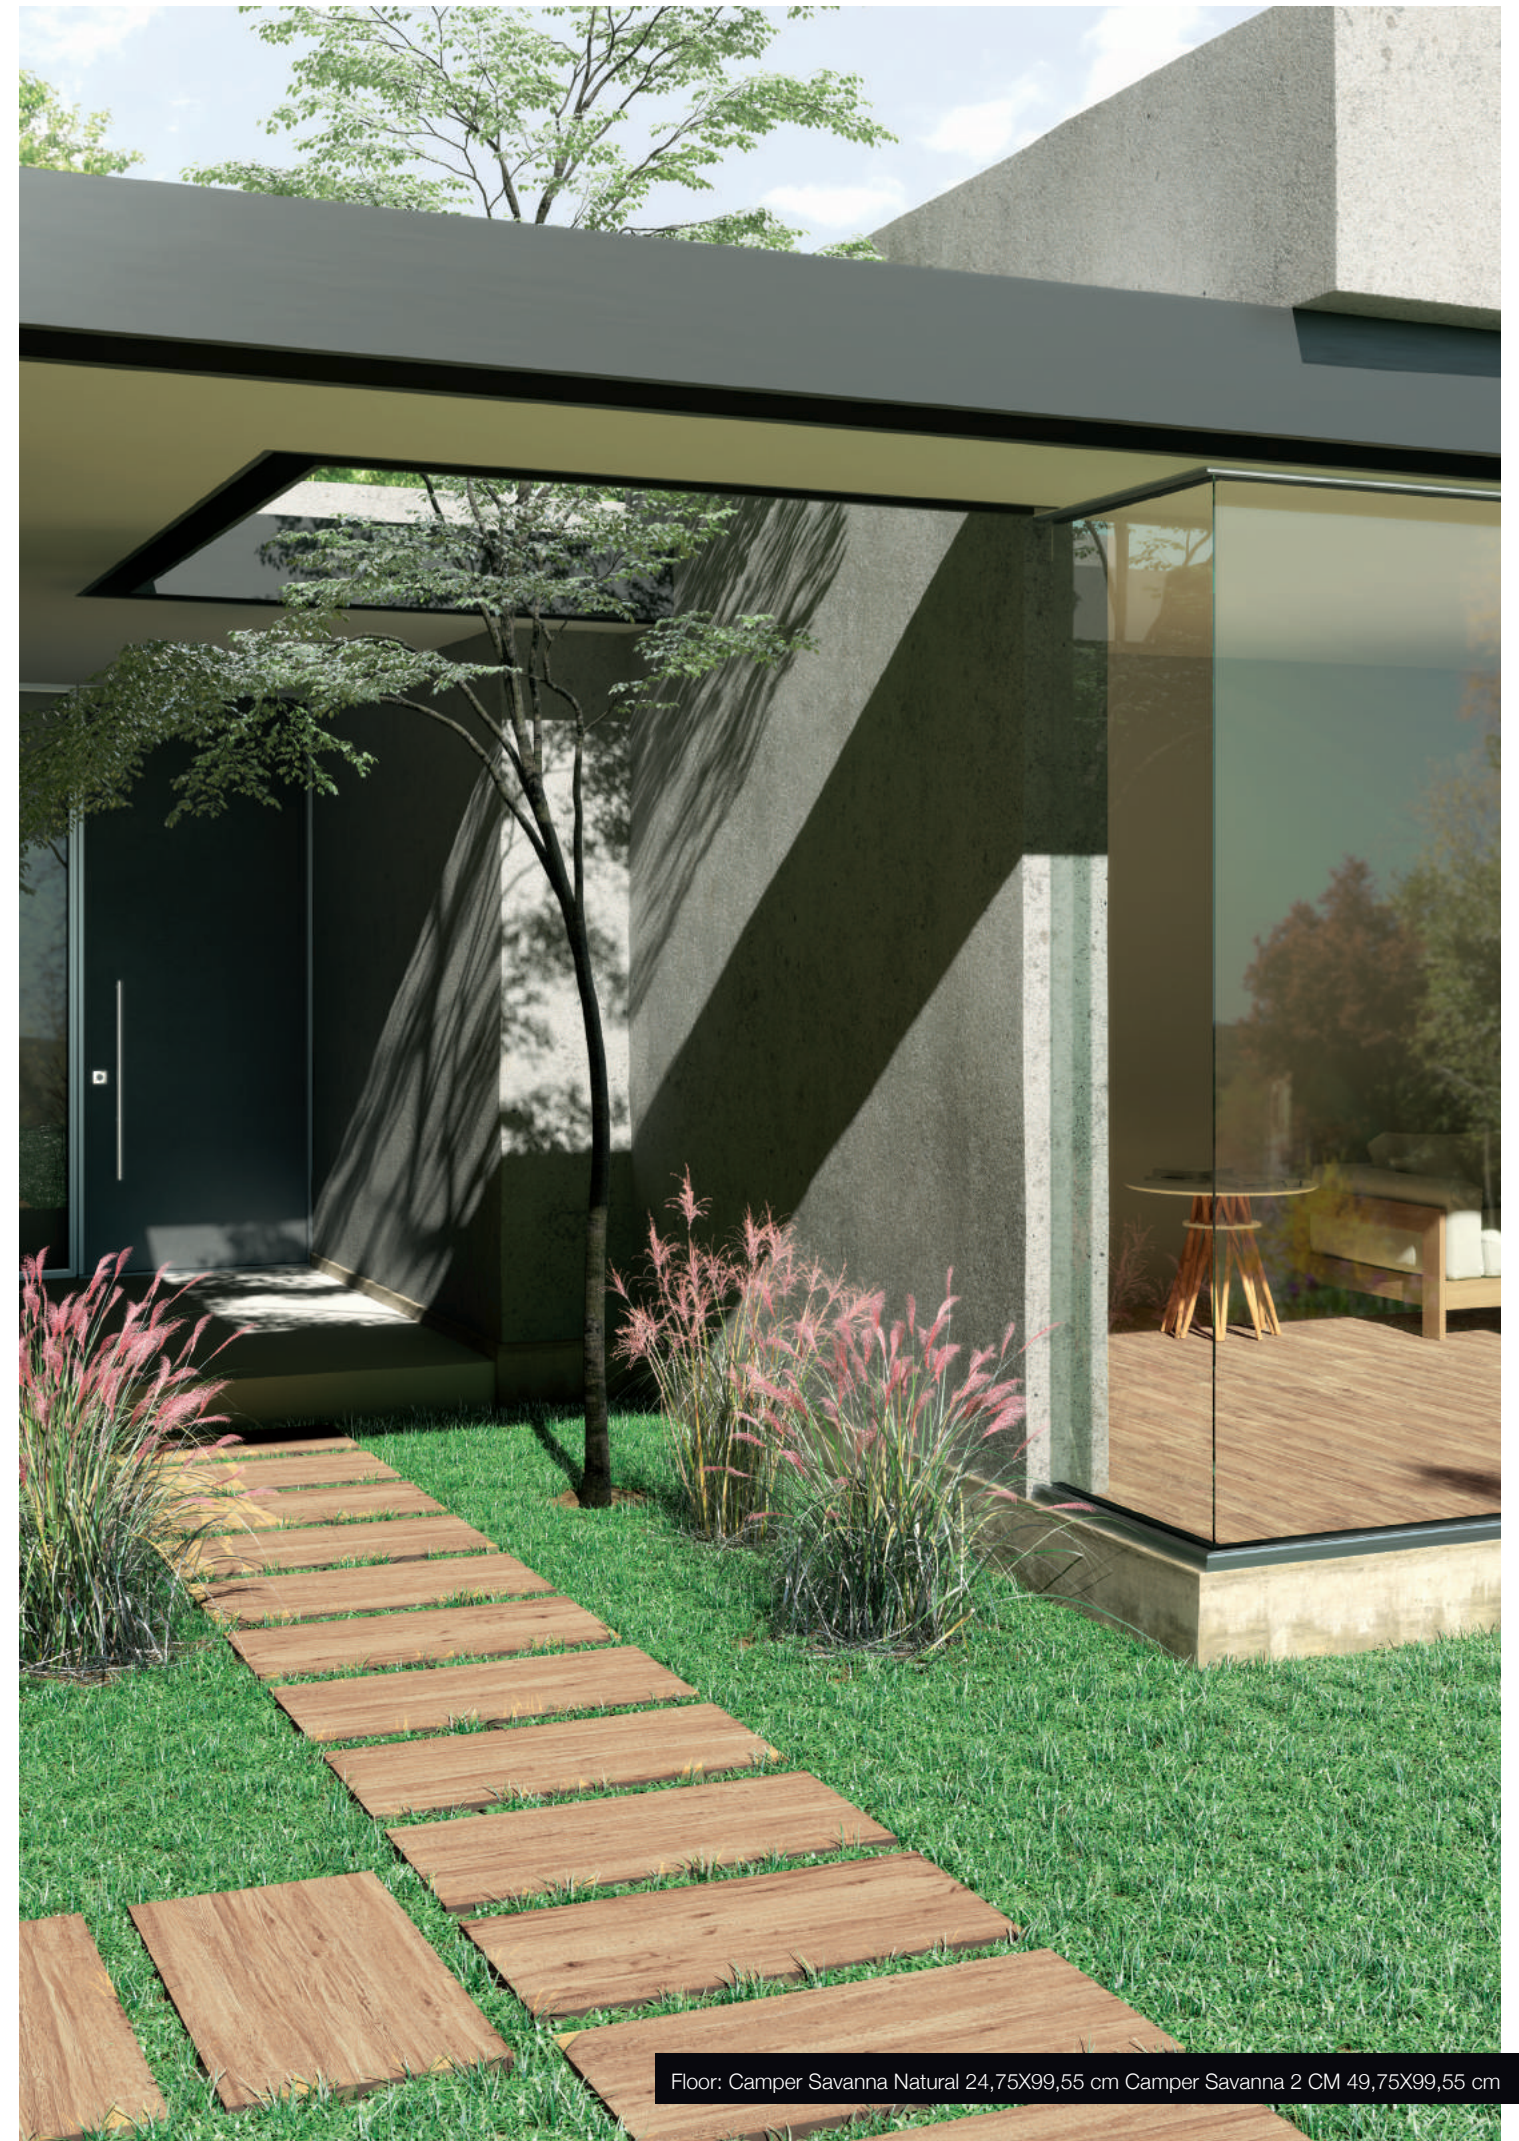

Steps | Peldaños

Grid | Rejilla

Series	Format&Thickness	Unit	Boxes/Pallet	m²/Pallet	m²/Box	Pieces/Box	Kg/Pallet	Kg/Box
Camper 2 CM	49,75x99,55x2 cm	m²	36	17,82	0,495	1	883	23,59

Floor: Camper Savanna Natural 24,75X99,55 cm Camper Savanna 2 CM 49,75X99,55 cm