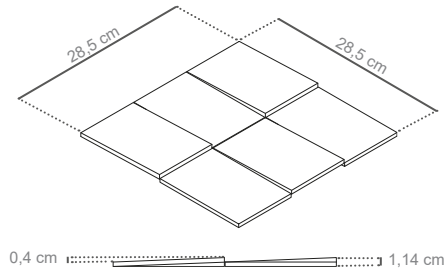

Batfin

Floor: Baffin Ivory Natural 59,55x119,3 cm_ Ivory Non-Slip 59,55x59,55 cm_ Ivory Nat. Gradone 59,55x119,3 cm
Wall: Baffin Ivory Mud 29,75x89,46 cm

Baffin

Floor: Baffin Grey Natural 59,55x119,3 cm Wall: Baffin Grey Mud 29,75x89,46 cm

Baffin

Baffin Ivory Natural
59,55x119,3 cm - 23,45"x46,97"

G-3372

Baffin Ivory Natural
59,55x59,55 cm - 23,45"x23,45"

G-3220

Baffin Ivory Non-Slip
59,55x59,55 cm - 23,45"x23,45"

G-3240

Baffin Ivory Natural Mosaico 5x5
29,75x29,75 cm
11,71"x11,71"

G-3638

Baffin Ivory Natural Mosaico 3D
28,5x28,5 cm
11,22"x11,22"

G-2187

Baffin Ivory Natural List-60
7,3x59,55 cm - 2,87"x23,45"

G-2087

Baffin Beige Natural
59,55x119,3 cm - 23,45"x46,97"

G-3372

Baffin Beige Natural
59,55x59,55 cm - 23,45"x23,45"