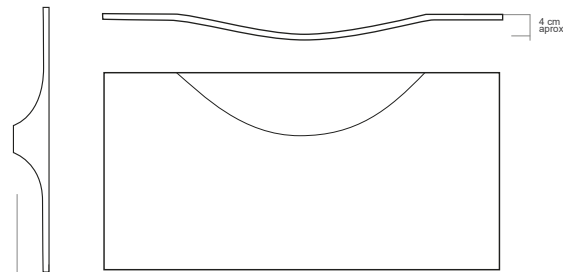

Baffin Grey Natural List-60
7,3x59,55 cm - 2,87"x23,45"

G-2087

Baffin Up**
19,71x118,80 cm - 7,76"x46,77"

G-2435

Baffin Star**
59,55x58,88 cm - 23,45"x23,18"

G-2559

Baffin Bag**
59,55x119,3 cm - 23,45"x46,97"