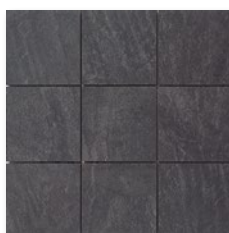

Surprise Mosaic - C Negro
30 x 30 cm approx.
R.340