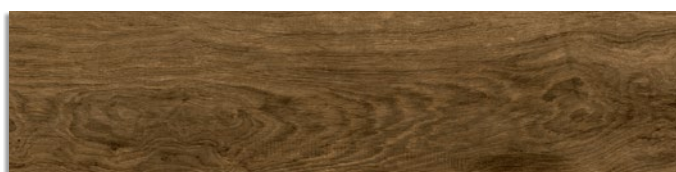

Treewood - R Nogal
R.034

Treewood-R Overlap

Treewood - R Overlap Ceniza
Treewood - R Overlap Natural
Treewood - R Overlap Roble
Treewood - R Overlap Nogal
R.043