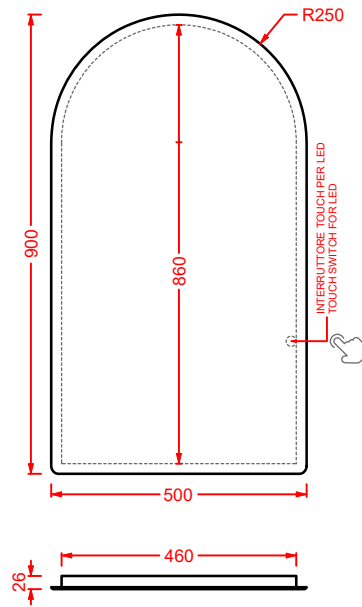

retro LED mirror with touch switch, only vertical installation

	ARCO 120 50 x 120	ACS014	7	-
--	----------------------------	---------------	---	---

specchio con retroilluminazione a led ed accensione touch, installazione verticale od orizzontale

retro LED mirror with touch switch, vertical or horizontal installation

ACS012 ARCO 90

specchio retroilluminato a led
retro LED mirror

ACS013 SEMIARCO 90

specchio retroilluminato a led
retro LED mirror

ACS014 ARCO 120