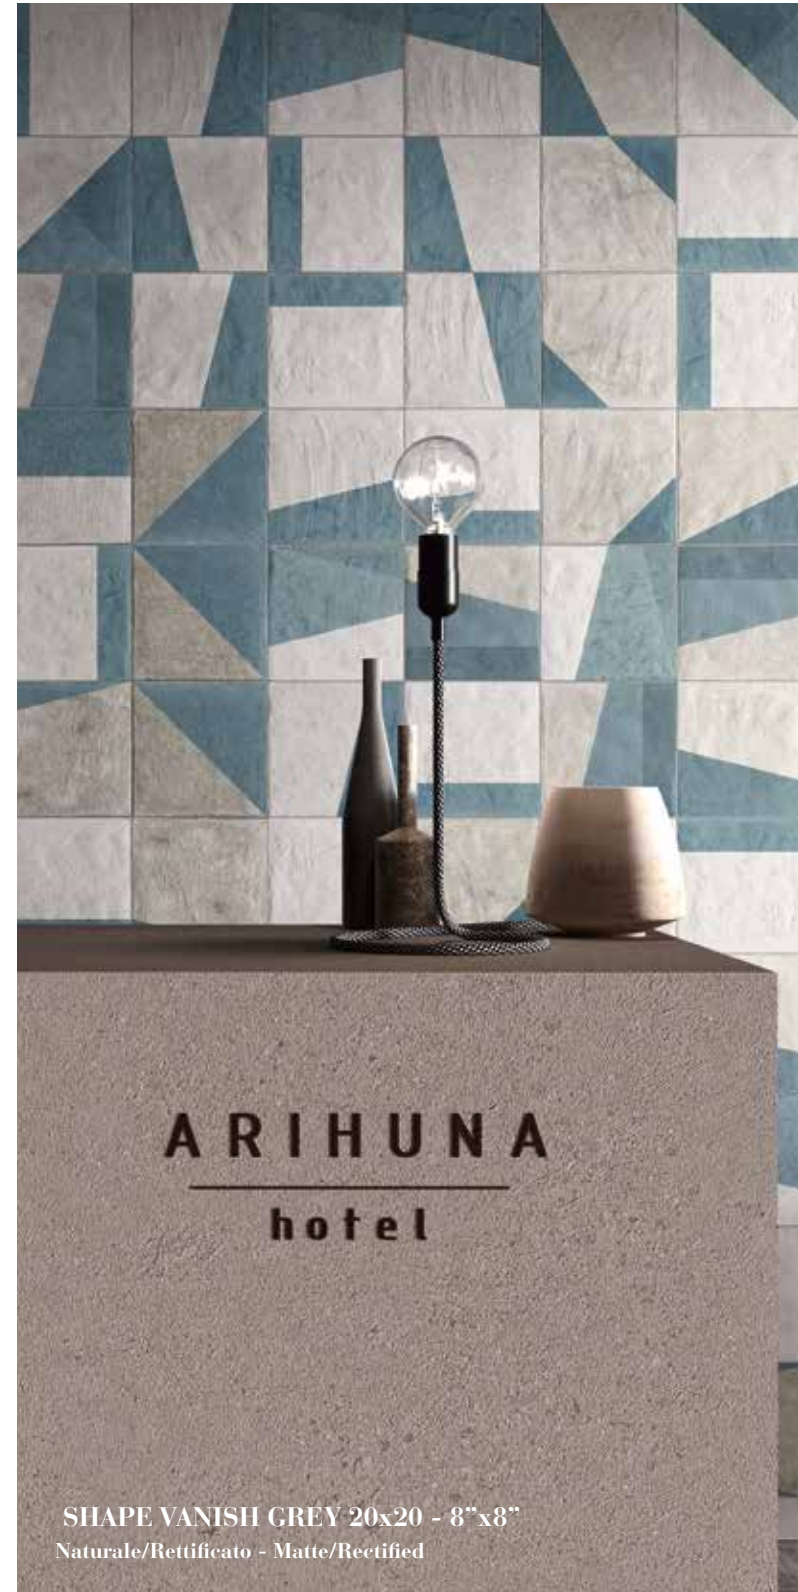

SHAPE VANISH GREY 20x20 - 8"x8"
Naturale/Rettificato - Matte/Rectified

SHAPE 20x20 - 8"x8"
Naturale/Rettificato - Matte/Rectified

12 SOGGETTI ASSORTITI
Non è garantito un numero minimo di soggetti differenti all'interno di una scatola / Decori da utilizzare solo a rivestimento
Minimum number of assorted patterns in each box not guaranteed / Decorations to be used only on walls
Eine Mindestanzahl von unterschiedlichen Subjekten in einer Schachtel kann nicht garantiert werden / Nur zur Verkleidung verwendbare Dekorelemente
Une quantité minimum de sujets différents dans une même boîte ne peut être garantie / Décors exclusivement destinés à un revêtement mural