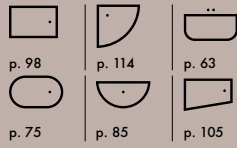

# SPECTRA

DESIGN BY  
**ADOLF BABEL**

(mm)

1800 x 800

(mm)

1900 x 900

SHAPES

# ARICA

(mm)

1900 x 800  
1900 x 900