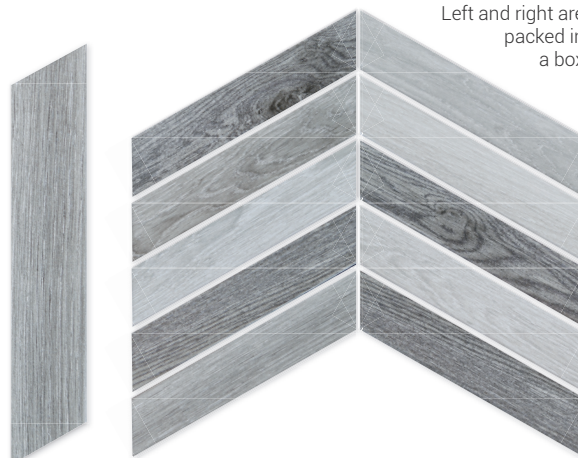

Left and right are
 packed in
 a box

Design Composition

Line Vintage Mix - **B08**
 8X44,25

Line Vintage Mix
 20 different graphics

Design Composition

Arrow Vintage Mix - **B17**
 8x40

Arrow Vintage Mix
 20 different graphics

Left and right are
 packed in
 a box

1. Line Alpine 8x44,25 / 3x18"

2. Arrow Dark 8x40 / 3x16"

3. Arrow Cedar 8x40 / 3x16"

4. Line Vintage Mix 8x44,25 / 3x18"

5. Arrow Gris 8x40 / 3x16"

6. Line Oak 8x44,25 / 3x18"