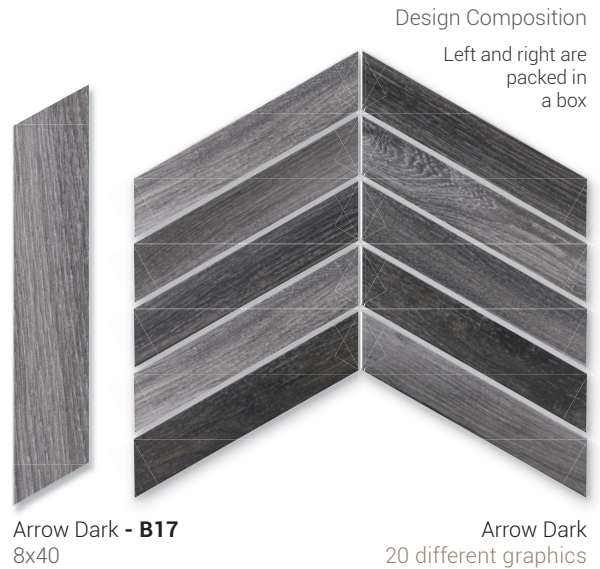

ARROW / LINE

Porcelain Tiles
 8x40 / 3x16"
 8x44,25 / 3x18"

Design Composition

Line Alpine - **B08**
 8X44,25

Line Alpine
 20 different graphics

Design Composition

Arrow Alpine - **B17**
 8x40

Arrow Alpine
 20 different graphics

Left and right are
 packed in
 a box

Design Composition

Line Vintage Grey - **B08**
 8X44,25

Line Vintage Grey
 20 different graphics

Design Composition

Arrow Vintage Grey - **B17**
 8x40

Arrow Vintage Grey
 20 different graphics

Left and right are
 packed in
 a box

Design Composition

Line Vintage Mix - **B08**
 8X44,25

Line Vintage Mix
 20 different graphics

Design Composition

Arrow Vintage Mix - **B17**
 8x40

Arrow Vintage Mix
 20 different graphics

Left and right are
 packed in
 a box

1. Line Alpine 8x44,25 / 3x18"

2. Arrow Dark 8x40 / 3x16"

3. Arrow Cedar 8x40 / 3x16"

4. Line Vintage Mix 8x44,25 / 3x18"

5. Arrow Gris 8x40 / 3x16"

6. Line Oak 8x44,25 / 3x18"