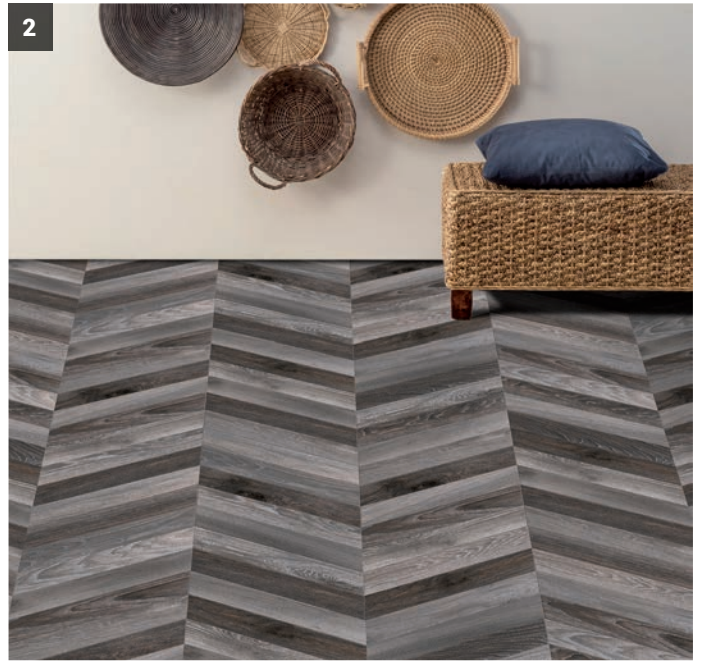

ARROW / LINE

Porcelain Tiles
 8x40 / 3x16"
 8x44,25 / 3x18"

Design Composition

Line Alpine - **B08**
 8X44,25

Line Alpine
 20 different graphics

Design Composition

Arrow Alpine - **B17**
 8x40

Arrow Alpine
 20 different graphics

Left and right are
 packed in
 a box

Design Composition

Line Vintage Mix - **B08**
 8X44,25

Line Vintage Mix
 20 different graphics

Design Composition

Arrow Vintage Mix - **B17**
 8x40

Arrow Vintage Mix
 20 different graphics

Left and right are
 packed in
 a box

1. Line Alpine 8x44,25 / 3x18"

2. Arrow Dark 8x40 / 3x16"

3. Arrow Cedar 8x40 / 3x16"

4. Line Vintage Mix 8x44,25 / 3x18"

5. Arrow Gris 8x40 / 3x16"

6. Line Oak 8x44,25 / 3x18"