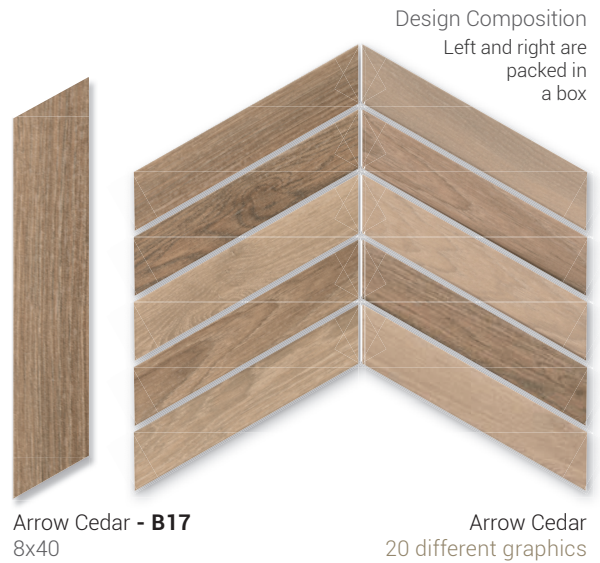

ARROW / LINE

Porcelain Tiles
 8x40 / 3x16"
 8x44,25 / 3x18"

Design Composition

Line Alpine - **B08**
 8X44,25

Line Alpine
 20 different graphics

Design Composition

Arrow Alpine - **B17**
 8x40

Arrow Alpine
 20 different graphics

Left and right are
 packed in
 a box

Design Composition

Line Vintage Grey - **B08**
 8X44,25

Line Vintage Grey
 20 different graphics

Design Composition

Arrow Vintage Grey - **B17**
 8x40

Arrow Vintage Grey
 20 different graphics

Left and right are
 packed in
 a box

Design Composition

Line Vintage Mix - **B08**
 8X44,25

Line Vintage Mix
 20 different graphics

Design Composition

Arrow Vintage Mix - **B17**
 8x40

Arrow Vintage Mix
 20 different graphics

Left and right are
 packed in
 a box

1. Line Alpine 8x44,25 / 3x18"

2. Arrow Dark 8x40 / 3x16"

3. Arrow Cedar 8x40 / 3x16"

4. Line Vintage Mix 8x44,25 / 3x18"

5. Arrow Gris 8x40 / 3x16"

6. Line Oak 8x44,25 / 3x18"