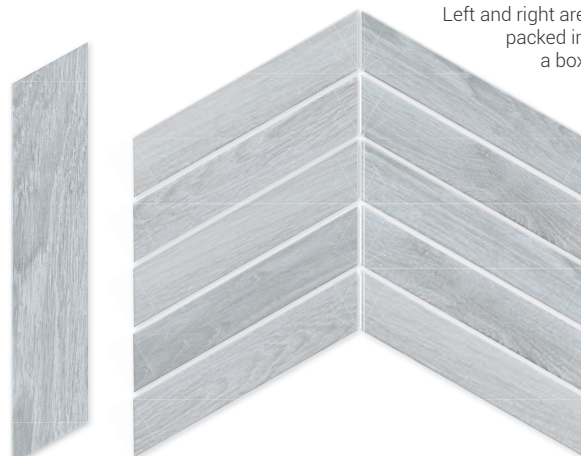

ARROW / LINE

Porcelain Tiles
 8x40 / 3x16"
 8x44,25 / 3x18"

Design Composition

Line Alpine - **B08**
 8X44,25

Line Alpine
 20 different graphics

Design Composition

Arrow Alpine - **B17**
 8x40

Arrow Alpine
 20 different graphics

Left and right are
 packed in
 a box

Design Composition

Line Vintage Grey - **B08**
 8X44,25

Line Vintage Grey
 20 different graphics

Design Composition

Arrow Vintage Grey - **B17**
 8x40

Arrow Vintage Grey
 20 different graphics

Left and right are
 packed in
 a box

Design Composition

Line Vintage Mix - **B08**
 8X44,25

Line Vintage Mix
 20 different graphics

Design Composition

Arrow Vintage Mix - **B17**
 8x40

Arrow Vintage Mix
 20 different graphics

Left and right are
 packed in
 a box

1. Line Alpine 8x44,25 / 3x18"

2. Arrow Dark 8x40 / 3x16"

3. Arrow Cedar 8x40 / 3x16"

4. Line Vintage Mix 8x44,25 / 3x18"

5. Arrow Gris 8x40 / 3x16"

6. Line Oak 8x44,25 / 3x18"