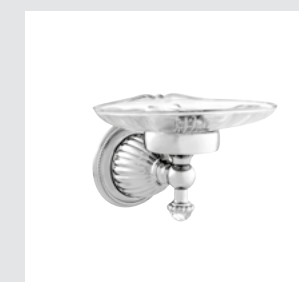

033075.000.**
Robe hook

033077.000.**
Toilet paper holder

033078.000.**
Soap holder

033080.000.**
Wall toothbrush holder

033086.000.**
Wall soap dispenser

033085.000.**
Spare toilet paper holder

033084.000.**
Toilet brush holder

033024.000.**
Shower rail with sliding hook

033273.000.**
033273.N00.**
Towel ring with Swarovski Crystals

033275.000.**
033275.N00.**
Robe hook with Swarovski Crystals

033277.000.**
033277.N00.**
Toilet paper holder with Swarovski Crystals

033278.000.**
033278.N00.**
Soap holder with Swarovski Crystals

Page 82

033201.000.**
033201.N00.**
Three holes basin set with Swarovski Crystals

033203.000.**
033203.N00.**
Basin mixer with joystick and Swarovski Crystals