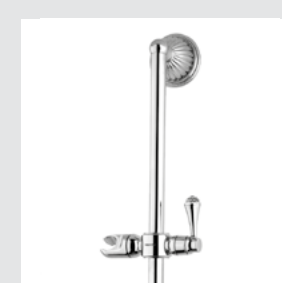

033280.000.**
033280.N00.**
Wall toothbrush holder with Swarovski Crystals