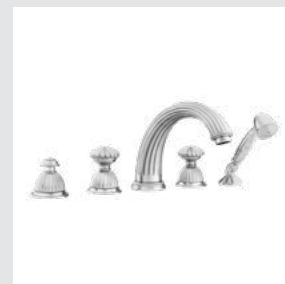

Artica porcelain handle design with twisted porcelain

Artica knob
design #1

Page 80

033401.C00.**
Three hole basin set

033403.C00.**
Basin mixer with joystick

033421.C00.**
Three hole bidet set

033019.A00.**
Shower mixer with
hand shower

035016.A00.**
Bath and shower mixer with
hand shower

Artica handle
design #3

Page 81

033001.000.**
Three hole basin set

033422.C00.**
Three hole bidet set

033423.C00.**
Bidet mixer with joystick

033416.C00.**
Five hole bath set with
hand shower

033418.C00.**
Bath and shower mixer with
hand shower

033021.000.**
Three hole bidet set

033016.000.**
Five hole bath set with
hand shower

033018.000.**
Bath and shower mixer with
hand shower

033019.000.**
Shower mixer with
hand shower