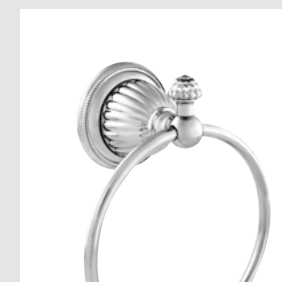

033075.000.**
Robe hook

033077.000.**
Toilet paper holder

033078.000.**
Soap holder

033080.000.**
Wall toothbrush holder

033086.000.**
Wall soap dispenser

033085.000.**
Spare toilet paper holder

033084.000.**
Toilet brush holder

033024.000.**
Shower rail with sliding hook

033273.000.**
033273.N00.**
Towel ring with Swarovski Crystals

033275.000.**
033275.N00.**
Robe hook with Swarovski Crystals

033277.000.**
033277.N00.**
Toilet paper holder with Swarovski Crystals