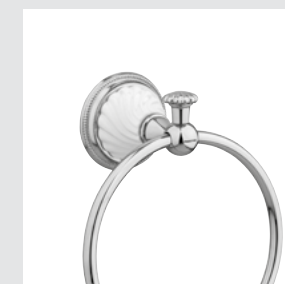

233521.0000.**
233521.N000.**
Three holes bidet set with porcelain

233516.0000.**
233516.N000.**
Five holes bath set with hand shower and porcelain

- 035516.000.**
- 035516.N00.**

Bath and shower mixer with hand shower and porcelain

- 233572.0000.**
- 233572.N000.**

Towel bar 600 mm with porcelain

- 233573.0000.**
- 233573.N000.**

Towel ring with porcelain

- 233573.SL00.**
- 233573.NSL0.**

Towel ring with twisted porcelain

- 233572.SL00.**
- 233572.NSL0.**