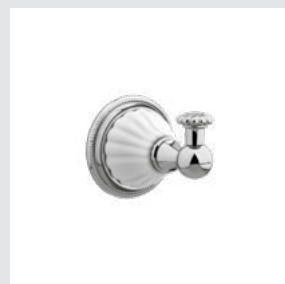

233521.0000.**
233521.N000.**
Three holes bidet set with porcelain

233516.0000.**
233516.N000.**
Five holes bath set with hand shower and porcelain

- 035516.000.**
- 035516.N00.**

Bath and shower mixer with hand shower and porcelain

- 233572.0000.**
- 233572.N000.**

Towel bar 600 mm with porcelain

- 233573.0000.**
- 233573.N000.**

Towel ring with porcelain

- 233573.SL00.**
- 233573.NSL0.**

Towel ring with twisted porcelain

- 233572.SL00.**
- 233572.NSL0.**

Towel bar 600 mm with twisted porcelain

- 233577.SL00.**
- 233577.NSL0.**

Toilet paper holder with twisted porcelain

- 233575.0000.**
- 233575.N000.**

Robe hook with porcelain

- 233577.0000.**
- 233577.N000.**