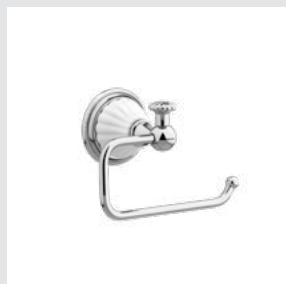

Towel bar 600 mm with twisted porcelain

- 233577.SL00.**
- 233577.NSL0.**

Toilet paper holder with twisted porcelain

- 233575.0000.**
- 233575.N000.**

Robe hook with porcelain

- 233577.0000.**
- 233577.N000.**

Toilet paper holder with porcelain

- 233578.0000.**
- 233578.N000.**

Soap holder with porcelain

- 233580.0000.**
- 233580.N000.**

Wall toothbrush holder with porcelain

- 233578.SL00.**
- 233578.NSL0.**

Soap holder with twisted porcelain