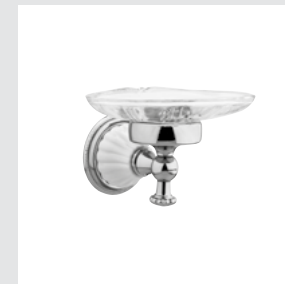

Towel bar 600 mm with porcelain

- ☐ 233578.0000.**
- ☒ 233578.N000.**