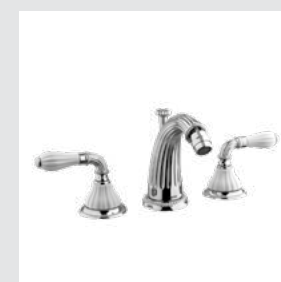

233521.0000.**
233521.N000.**
Three holes bidet set with porcelain

233516.0000.**
233516.N000.**
Five holes bath set with hand shower and porcelain

- 035516.000.**
- 035516.N00.**

Bath and shower mixer with hand shower and porcelain