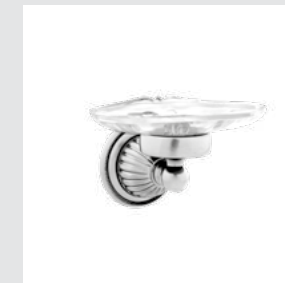

033079.000.**
Double towel bar 600 mm

033073.000.**
Towel ring

033021.A00.**
Three hole bidet set

033022.A00.**
Three holes bidet set

033016.A00.**
Five holes bath set with
hand shower

033018.A00.**
Bath and shower mixer with
hand shower

033075.000.**
Robe hook

033077.000.**
Toilet paper holder

033078.000.**
Soap holder

033080.000.**
Wall toothbrush holder

033086.000.**
Wall soap dispenser

033085.000.**
Spare toilet paper holder

033084.000.**
Toilet brush holder