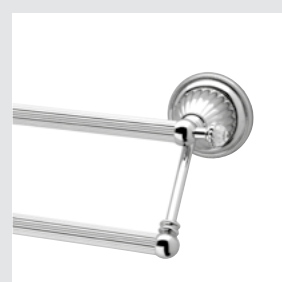

033219.S00.**
033219.NS0.**
Shower mixer with hand shower and Swarovski Crystals