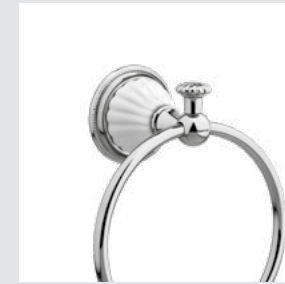

033279.000.**
033279.N00.**
Double towel bar 600 mm with Swarovski Crystals

- ☐ 233573.0000.**
- ☒ 233573.N000.**