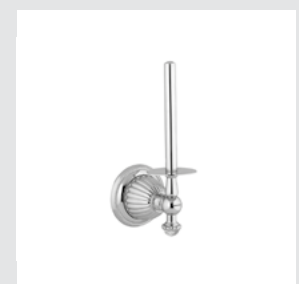

033278.000.**
033278.N00.**
Soap holder with Swarovski Crystals

033285.000.**
033285.N00.**
Spare toilet paper holder with Swarovski Crystals