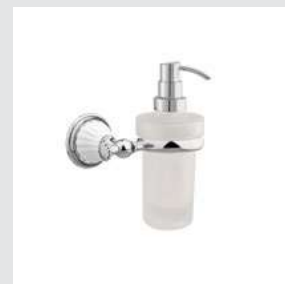

- 233575.SL00.**
- 233575.NSL0.**

Robe hook with twisted porcelain

- 233586.SL00.**
- 233586.NSL0.**

Toothbrush and tumbler holder with twisted porcelain

- 233580.SL00.**
- 233580.NSL0.**

Wall toothbrush holder with twisted porcelain

- 233586.0000.**
- 233586.N000.**

Wall soap dispenser with porcelain

- 233585.0000.**
- 233585.N000.**

Spare toilet paper holder with porcelain

- 233584.0000.**
- 233584.N000.**

Toilet brush holder with porcelain