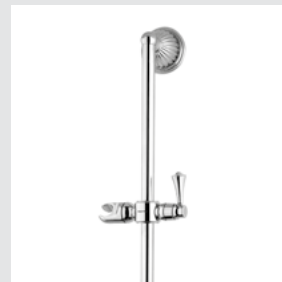

033079.000.**
Double towel bar 600 mm

033073.000.**
Towel ring

033021.A00.**
Three hole bidet set

033022.A00.**
Three holes bidet set

033016.A00.**
Five holes bath set with
hand shower

033018.A00.**
Bath and shower mixer with
hand shower

033075.000.**
Robe hook

033077.000.**
Toilet paper holder

033078.000.**
Soap holder

033080.000.**
Wall toothbrush holder

033086.000.**
Wall soap dispenser

033085.000.**
Spare toilet paper holder

033084.000.**
Toilet brush holder

033024.000.**
Shower rail with sliding hook

033273.000.**
033273.N00.**
Towel ring with Swarovski Crystals

033275.000.**
033275.N00.**
Robe hook with Swarovski Crystals

033277.000.**
033277.N00.**
Toilet paper holder with Swarovski Crystals