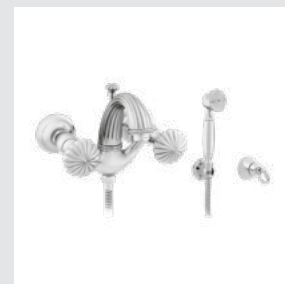

Artica porcelain handle design with twisted porcelain

Artica knob
design #1

Page 80

033401.C00.**
Three hole basin set

033403.C00.**
Basin mixer with joystick

033421.C00.**
Three hole bidet set

033019.A00.**
Shower mixer with
hand shower

035016.A00.**
Bath and shower mixer with
hand shower

Artica handle
design #3

Page 81

033001.000.**
Three hole basin set

033422.C00.**
Three hole bidet set

033423.C00.**
Bidet mixer with joystick

033416.C00.**
Five hole bath set with
hand shower

033418.C00.**
Bath and shower mixer with
hand shower

033021.000.**
Three hole bidet set

033016.000.**
Five hole bath set with
hand shower

033018.000.**
Bath and shower mixer with
hand shower

033019.000.**
Shower mixer with
hand shower