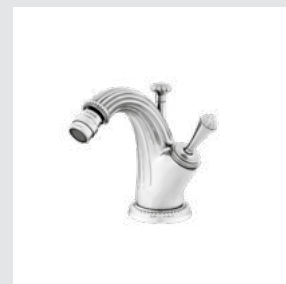

Artica porcelain handle design with twisted porcelain

Artica knob
design #1

Page 80

033401.C00.**
Three hole basin set

033403.C00.**
Basin mixer with joystick

033421.C00.**
Three hole bidet set

033019.A00.**
Shower mixer with
hand shower

035016.A00.**
Bath and shower mixer with
hand shower

Artica handle
design #3

Page 81

033001.000.**
Three hole basin set

033422.C00.**
Three hole bidet set

033423.C00.**
Bidet mixer with joystick

033416.C00.**
Five hole bath set with
hand shower