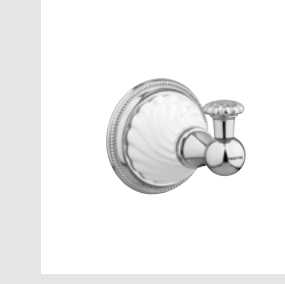

Towel bar 600 mm with twisted porcelain

- 233577.SL00.**
- 233577.NSL0.**

Toilet paper holder with twisted porcelain

- 233575.0000.**
- 233575.N000.**

Robe hook with porcelain

- 233577.0000.**
- 233577.N000.**

Toilet paper holder with porcelain

- 233578.0000.**
- 233578.N000.**

Soap holder with porcelain

- 233580.0000.**
- 233580.N000.**

Wall toothbrush holder with porcelain

- 233578.SL00.**
- 233578.NSL0.**

Soap holder with twisted porcelain

- 233575.SL00.**
- 233575.NSL0.**

Robe hook with twisted porcelain

- 233586.SL00.**
- 233586.NSL0.**

Toothbrush and tumbler holder with twisted porcelain

- 233580.SL00.**
- 233580.NSL0.**

Wall toothbrush holder with twisted porcelain