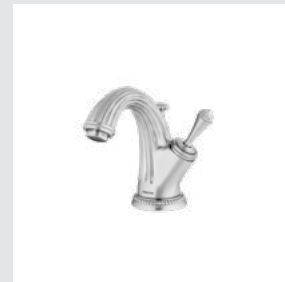

Artica porcelain handle design with twisted porcelain

Artica knob
design #1

Page 80

033401.C00.**
Three hole basin set

033403.C00.**
Basin mixer with joystick

033421.C00.**
Three hole bidet set

033019.A00.**
Shower mixer with
hand shower

035016.A00.**
Bath and shower mixer with
hand shower

Artica handle
design #3

Page 81

033001.000.**
Three hole basin set

033422.C00.**
Three hole bidet set

033423.C00.**
Bidet mixer with joystick

033416.C00.**
Five hole bath set with
hand shower