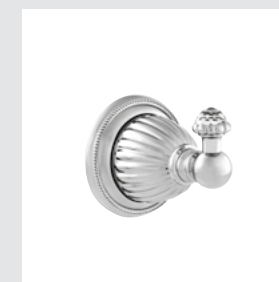

033079.000.**
Double towel bar 600 mm

033073.000.**
Towel ring

033021.A00.**
Three hole bidet set

033022.A00.**
Three holes bidet set

033016.A00.**
Five holes bath set with
hand shower

033018.A00.**
Bath and shower mixer with
hand shower

033075.000.**
Robe hook

033077.000.**
Toilet paper holder

033078.000.**
Soap holder

033080.000.**
Wall toothbrush holder

033086.000.**
Wall soap dispenser

033085.000.**
Spare toilet paper holder

033084.000.**
Toilet brush holder

033024.000.**
Shower rail with sliding hook

033273.000.**
033273.N00.**
Towel ring with Swarovski Crystals

033275.000.**
033275.N00.**
Robe hook with Swarovski Crystals

033277.000.**
033277.N00.**
Toilet paper holder with Swarovski Crystals