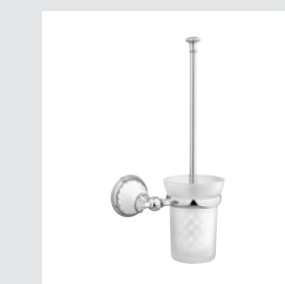

Robe hook with twisted porcelain

- ☐ 233584.SL00.**
- ☒ 233584.NSL0.**

Toilet brush holder with twisted porcelain