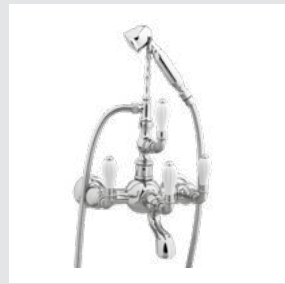

233521.0000.**
233521.N000.**
Three holes bidet set with porcelain

233516.0000.**
233516.N000.**
Five holes bath set with hand shower and porcelain

- 035516.000.**
- 035516.N00.**

Bath and shower mixer with hand shower and porcelain