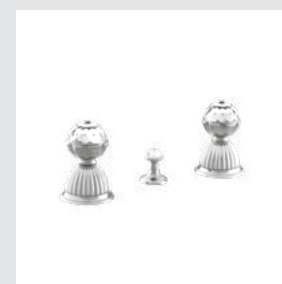

033024.000.**
Shower rail with sliding hook

033273.000.**
033273.N00.**
Towel ring with Swarovski Crystals

033275.000.**
033275.N00.**
Robe hook with Swarovski Crystals

033277.000.**
033277.N00.**
Toilet paper holder with Swarovski Crystals

033278.000.**
033278.N00.**
Soap holder with Swarovski Crystals

Page 82

033201.000.**
033201.N00.**
Three holes basin set with Swarovski Crystals

033203.000.**
033203.N00.**
Basin mixer with joystick and Swarovski Crystals

033222.000.**
033222.N00.**
Three holes bidet set with Swarovski Crystals

033280.000.**
033280.N00.**
Wall toothbrush holder with Swarovski Crystals

033286.000.**
033286.N00.**
Wall soap dispenser with Swarovski Crystals