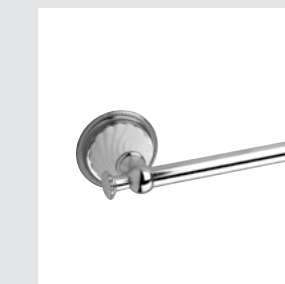

233521.0000.**
233521.N000.**
Three holes bidet set with porcelain

233516.0000.**
233516.N000.**
Five holes bath set with hand shower and porcelain

- 035516.000.**
- 035516.N00.**

Bath and shower mixer with hand shower and porcelain

- 233572.0000.**
- 233572.N000.**

Towel bar 600 mm with porcelain

- 233573.0000.**
- 233573.N000.**

Towel ring with porcelain

- 233573.SL00.**
- 233573.NSL0.**

Towel ring with twisted porcelain

- 233572.SL00.**
- 233572.NSL0.**

Towel bar 600 mm with twisted porcelain

- 233577.SL00.**
- 233577.NSL0.**

Toilet paper holder with twisted porcelain

- 233575.0000.**
- 233575.N000.**

Robe hook with porcelain

- 233577.0000.**
- 233577.N000.**