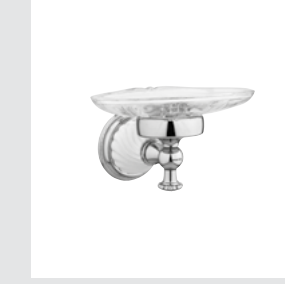

Toilet paper holder with porcelain

- 233578.0000.**
- 233578.N000.**

Soap holder with porcelain

- 233580.0000.**
- 233580.N000.**

Wall toothbrush holder with porcelain

- 233578.SL00.**
- 233578.NSL0.**

Soap holder with twisted porcelain

- 233575.SL00.**
- 233575.NSL0.**

Robe hook with twisted porcelain

- 233586.SL00.**
- 233586.NSL0.**

Toothbrush and tumbler holder with twisted porcelain

- 233580.SL00.**
- 233580.NSL0.**

Wall toothbrush holder with twisted porcelain