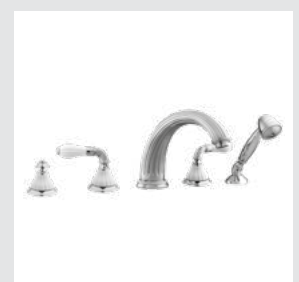

033224.000.**
033224.N00.**
Shower rail with sliding hook and Swarovski Crystals

0Z5741.B00.**
0Z5741.BN0.**
Cabinet knob diameter 34mm with Swarovski Crystal

035216.000.**
035216.N00.**
Bath and shower mixer with hand shower and Swarovski Crystals

033272.000.**
033272.N00.**
Towel bar 600 mm with Swarovski Crystals

033279.000.**
033279.N00.**
Double towel bar 600 mm with Swarovski Crystals

Page 84

233501.0000.**
233501.N000.**
Three holes basin set with porcelain

233521.0000.**
233521.N000.**
Three holes bidet set with porcelain

233516.0000.**
233516.N000.**
Five holes bath set with hand shower and porcelain

- 035516.000.**
- 035516.N00.**

Bath and shower mixer with hand shower and porcelain