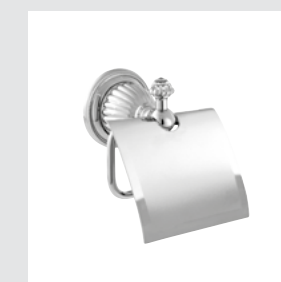

033075.000.**
Robe hook

033077.000.**
Toilet paper holder

033078.000.**
Soap holder

033080.000.**
Wall toothbrush holder

033086.000.**
Wall soap dispenser

033085.000.**
Spare toilet paper holder

033084.000.**
Toilet brush holder

033024.000.**
Shower rail with sliding hook

033273.000.**
033273.N00.**
Towel ring with Swarovski Crystals

033275.000.**
033275.N00.**
Robe hook with Swarovski Crystals

033277.000.**
033277.N00.**
Toilet paper holder with Swarovski Crystals