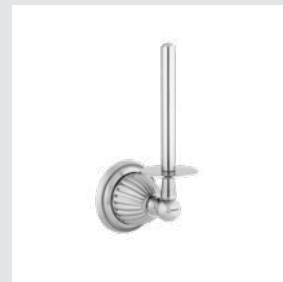

033079.000.**
Double towel bar 600 mm

033073.000.**
Towel ring

033021.A00.**
Three hole bidet set

033022.A00.**
Three holes bidet set

033016.A00.**
Five holes bath set with
hand shower

033018.A00.**
Bath and shower mixer with
hand shower

033075.000.**
Robe hook

033077.000.**
Toilet paper holder

033078.000.**
Soap holder

033080.000.**
Wall toothbrush holder

033086.000.**
Wall soap dispenser

033085.000.**
Spare toilet paper holder

033084.000.**
Toilet brush holder

033024.000.**
Shower rail with sliding hook

033273.000.**
033273.N00.**
Towel ring with Swarovski Crystals

033275.000.**
033275.N00.**
Robe hook with Swarovski Crystals

033277.000.**
033277.N00.**
Toilet paper holder with Swarovski Crystals