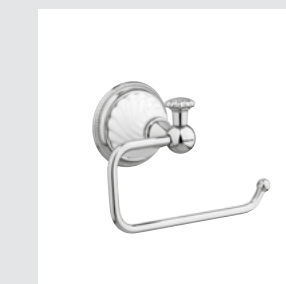

233521.0000.**
233521.N000.**
Three holes bidet set with porcelain

233516.0000.**
233516.N000.**
Five holes bath set with hand shower and porcelain

- 035516.000.**
- 035516.N00.**

Bath and shower mixer with hand shower and porcelain

- 233572.0000.**
- 233572.N000.**

Towel bar 600 mm with porcelain

- 233573.0000.**
- 233573.N000.**

Towel ring with porcelain

- 233573.SL00.**
- 233573.NSL0.**

Towel ring with twisted porcelain

- 233572.SL00.**
- 233572.NSL0.**

Towel bar 600 mm with twisted porcelain

- 233577.SL00.**
- 233577.NSL0.**

Toilet paper holder with twisted porcelain

- 233575.0000.**
- 233575.N000.**

Robe hook with porcelain

- 233577.0000.**
- 233577.N000.**