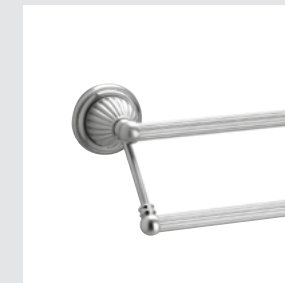

033079.000.**
Double towel bar 600 mm

033073.000.**
Towel ring

033021.A00.**
Three hole bidet set

033022.A00.**
Three holes bidet set

033016.A00.**
Five holes bath set with
hand shower

033018.A00.**
Bath and shower mixer with
hand shower