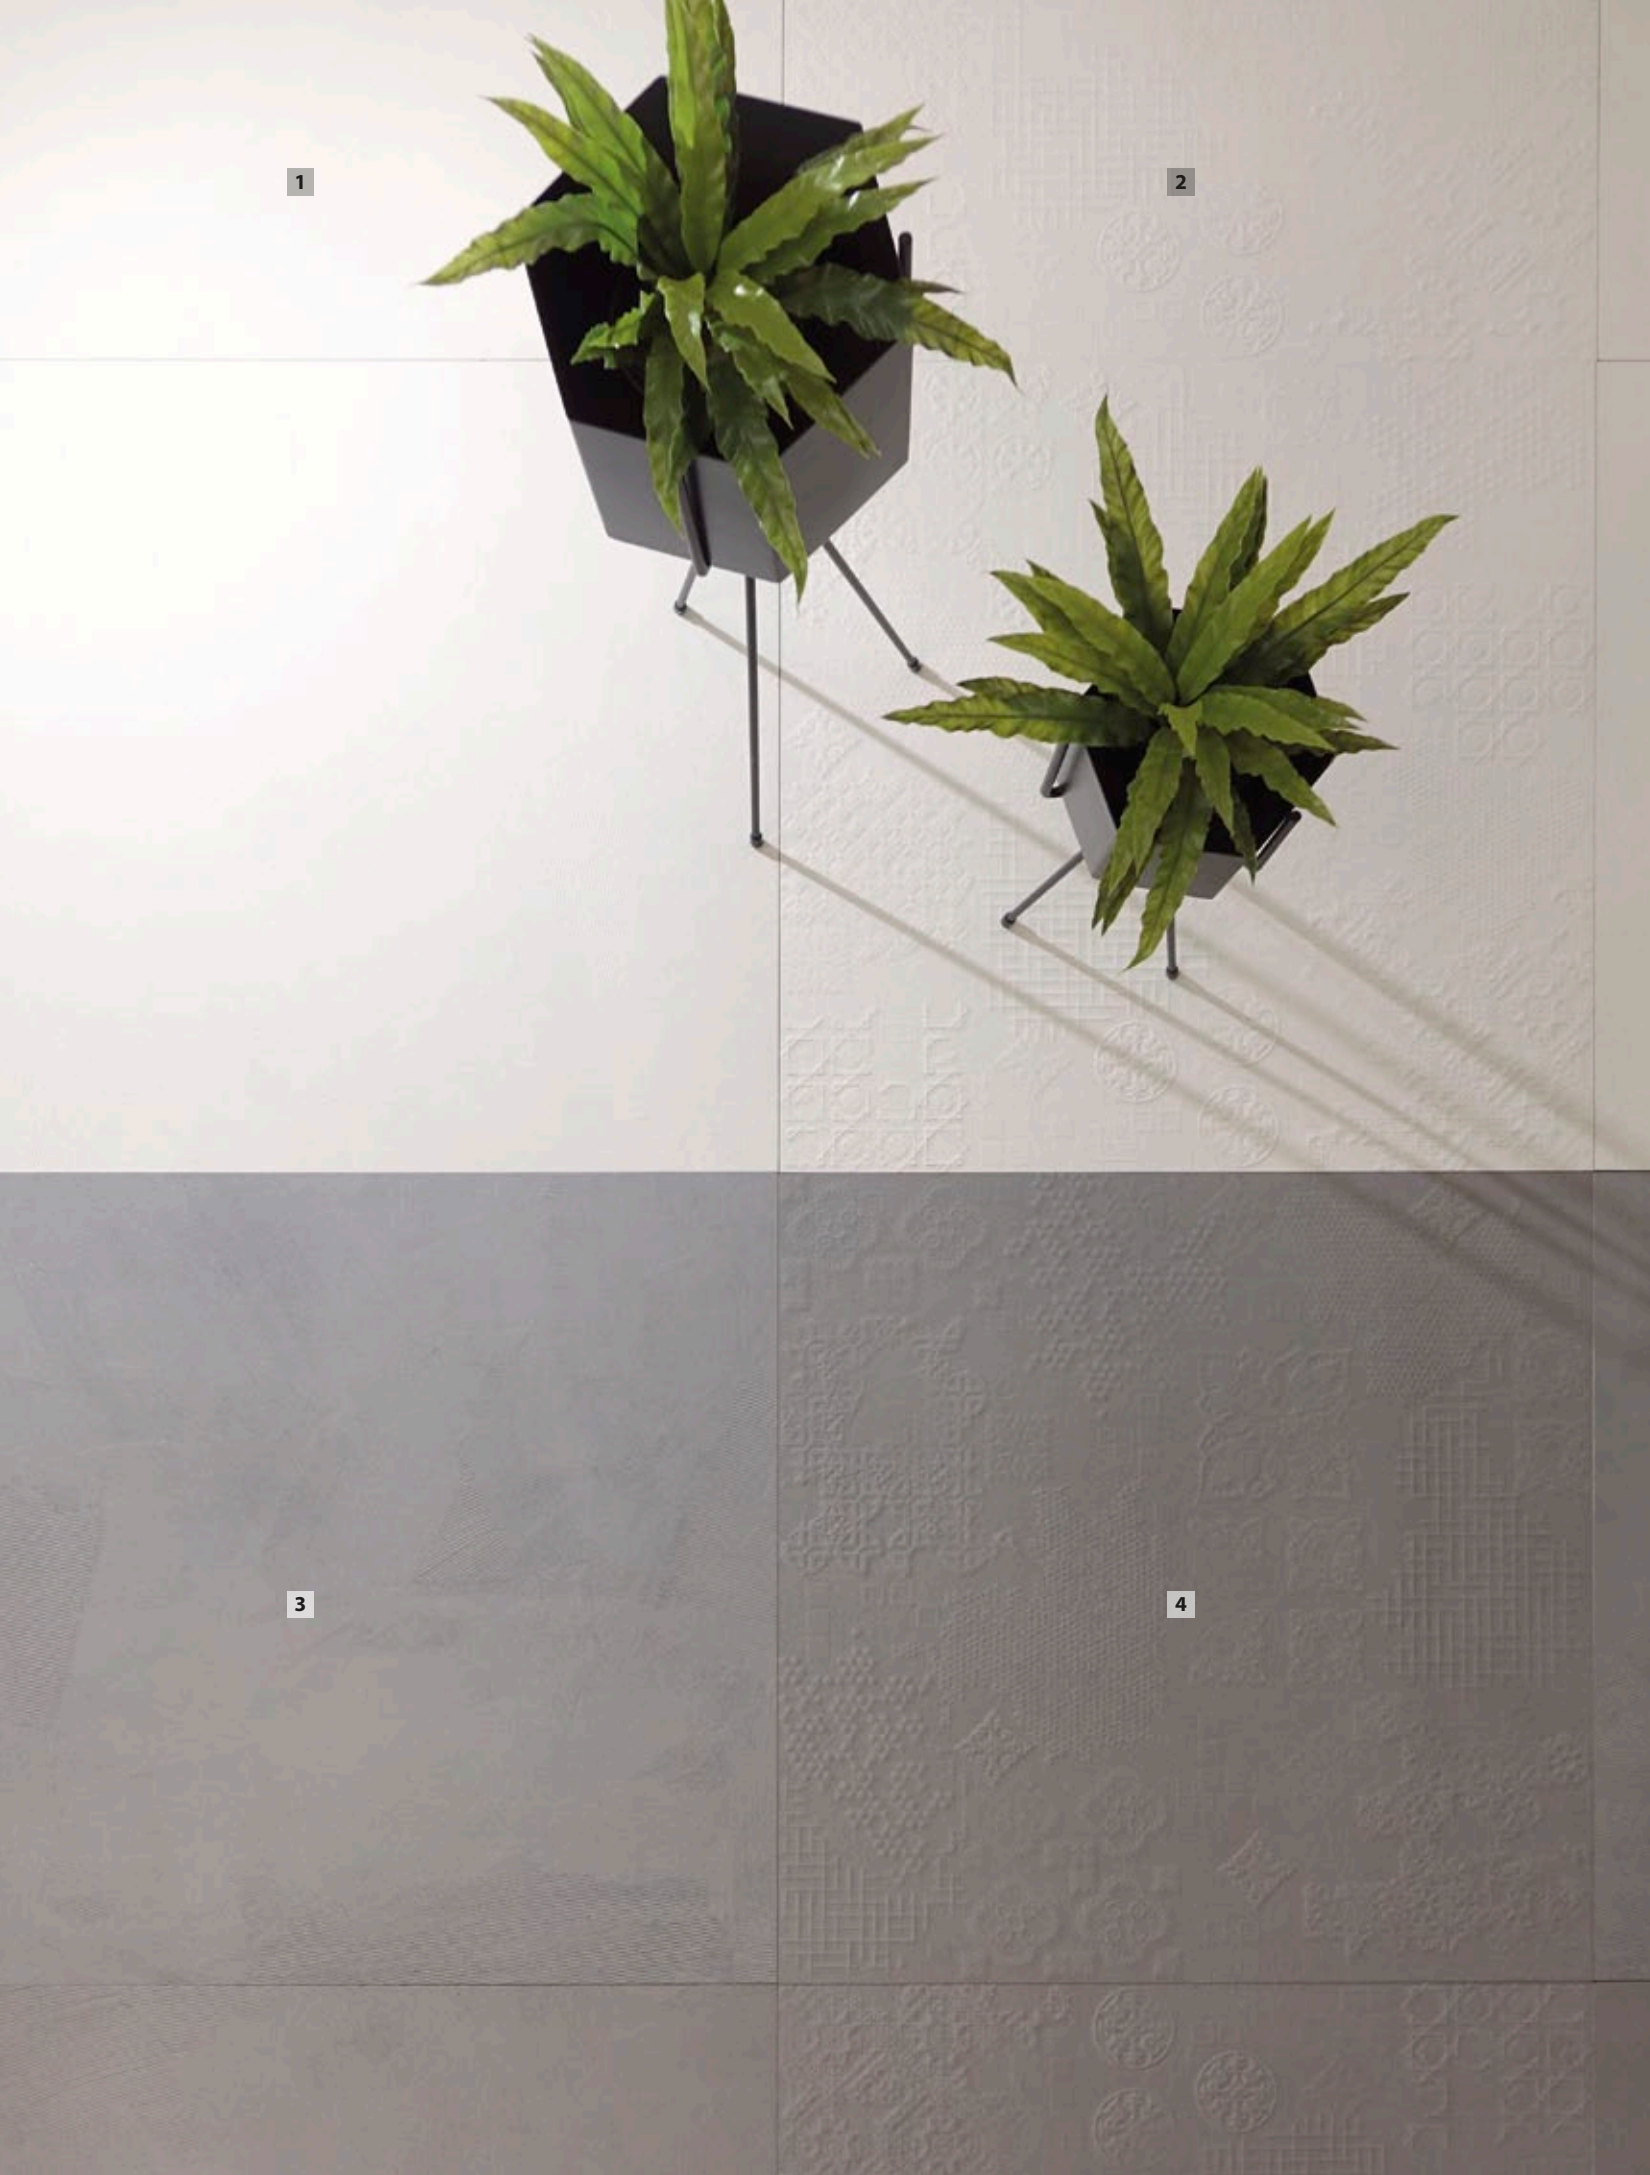

ARTWORK 6K120 TAUPE

MATE - MATT **K02**   
 120x120 cm | 48"x48"  
 6 mm | 1/4"  
 RAL 1019

*Kolossal*

1. Artwork 6K260 white, 120x260 cm.  
 2. Artwork 6K260 taupe, 120x260 cm.  
 3. Artwork 6K120 taupe, 120x120 cm.