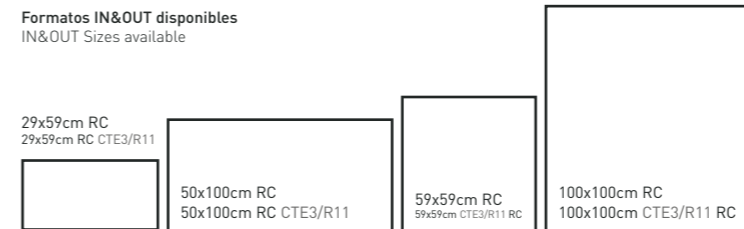

ARUBA TAUPE 50x100cm RC

ARUBA 20 GREY 100x100cm RC

→IN←OUT→Collection

Formatos IN&OUT disponibles
IN&OUT Sizes available

Disponible en Modular
 Modular Available

VARIEDAD GRÁFICA
GRAPHIC VARIETY

ARUBA 20 GREY 100x100cm RC