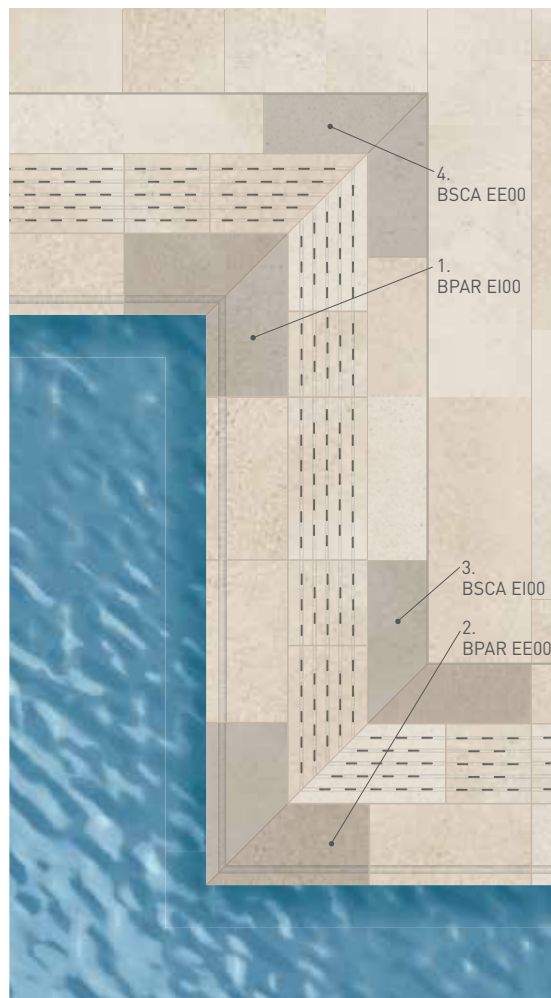

ARUBA

BASIC SYSTEM PIECES SISTEMA BÁSICO DE PIEZAS

ARUBA EDGE
BORDE ARUBA
BPAR 0000 25x50

GRATE SUPPORT
SOPORTE P/REJILLA
BSCA 0000 18x50

AVAILABLE COLORS COLORES DISPONIBLES

Stromboli LIGHT

Stromboli CREAM

Stromboli SIVLER

Crosscut CLOUD

Crosscut PETRA

CURVED SOLUTION SOLUCIÓN CURVA

ARUBA CURVED POOL EDGE

BORDE CURVO ARUBA

- ① BPAR RI00
- ② BPAR RE00

Can be used with drain grates RJ67 and RJ55
Compatible con las rejillas RJ67 y RJ55

CANARIAS CURVED GRATE SUPPORT

SOPORTE CURVO CANARIAS PARA REJILLA

- ③ BSCA RI00
- ④ BSCA RE00

Can be used with drain grates RJ67, RJ55 and RJ70
Compatible con las rejillas RJ67, RJ55 y RJ70

CORNER SOLUTION SOLUCIÓN ESQUINA

ARUBA EDGE CORNER PACK (2pcs)

PACK ESQUINA BORDE ARUBA (2pcs)

- ① BPAR EI00 25x50
- ② BPAR EE00 25x50

Can be used with drain grates RJ67, RJ55 and RJ70
Compatible con las rejillas RJ67, RJ55 y RJ70

CANARIAS CORNER GRATE SUPPORT PACK (2pcs)