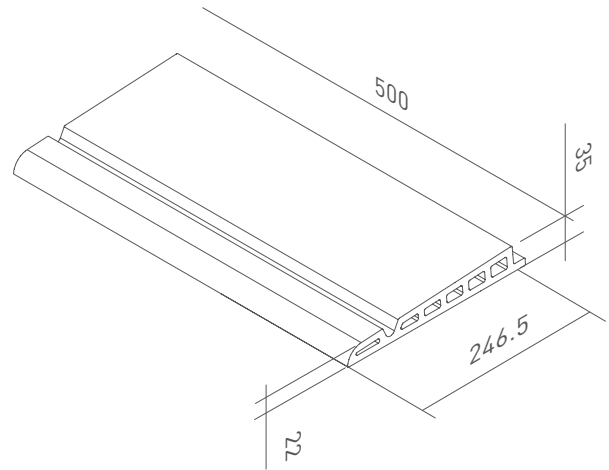

ARUBA

BASIC SYSTEM PIECES SISTEMA BÁSICO DE PIEZAS

ARUBA EDGE
BORDE ARUBA
BPAR 0000 25x50

GRATE SUPPORT
SOPORTE P/REJILLA
BSCA 0000 18x50

AVAILABLE COLORS COLORES DISPONIBLES

Stromboli LIGHT

Stromboli CREAM

Stromboli SIVLER

Crosscut CLOUD

Crosscut PETRA

CURVED SOLUTION SOLUCIÓN CURVA

ARUBA CURVED POOL EDGE

BORDE CURVO ARUBA

- ① BPAR RI00
- ② BPAR RE00

Can be used with drain grates RJ67 and RJ55
Compatible con las rejillas RJ67 y RJ55

CANARIAS CURVED GRATE SUPPORT

SOPORTE CURVO CANARIAS PARA REJILLA

- ③ BSCA RI00
- ④ BSCA RE00

Can be used with drain grates RJ67, RJ55 and RJ70
Compatible con las rejillas RJ67, RJ55 y RJ70

CORNER SOLUTION SOLUCIÓN ESQUINA

ARUBA EDGE CORNER PACK (2pcs)

PACK ESQUINA BORDE ARUBA (2pcs)

- ① BPAR EI00 25x50
- ② BPAR EE00 25x50

Can be used with drain grates RJ67, RJ55 and RJ70
Compatible con las rejillas RJ67, RJ55 y RJ70

CANARIAS CORNER GRATE SUPPORT PACK (2pcs)