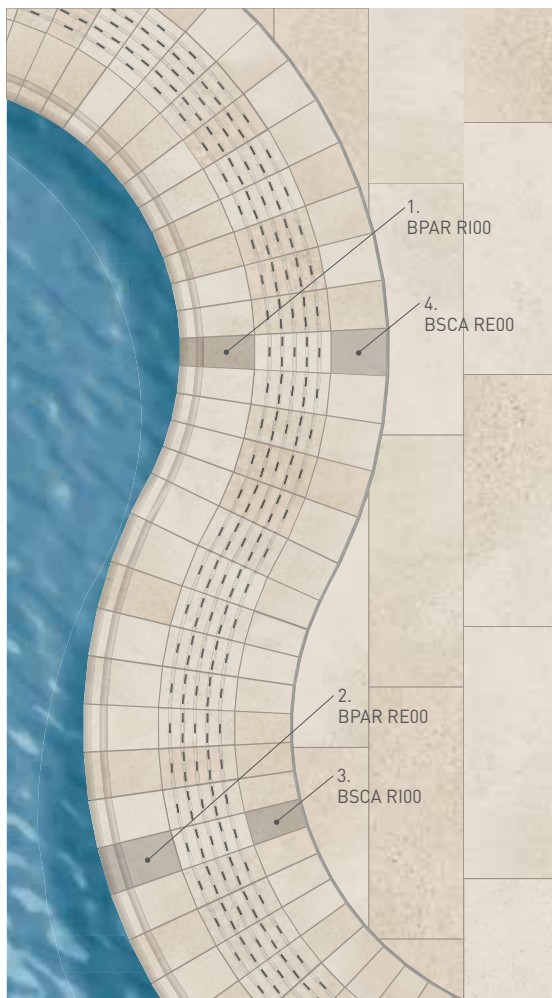

ARUBA

BASIC SYSTEM PIECES SISTEMA BÁSICO DE PIEZAS

ARUBA EDGE
BORDE ARUBA
BPAR 0000 25x50

GRATE SUPPORT
SOPORTE P/REJILLA
BSCA 0000 18x50

AVAILABLE COLORS COLORES DISPONIBLES

Stromboli LIGHT

Stromboli CREAM

Stromboli SIVLER

Crosscut CLOUD

Crosscut PETRA

CURVED SOLUTION SOLUCIÓN CURVA

ARUBA CURVED POOL EDGE

BORDE CURVO ARUBA

- ① BPAR RI00
- ② BPAR RE00

Can be used with drain grates RJ67 and RJ55
Compatible con las rejillas RJ67 y RJ55

CANARIAS CURVED GRATE SUPPORT

SOPORTE CURVO CANARIAS PARA REJILLA

- ③ BSCA RI00
- ④ BSCA RE00

Can be used with drain grates RJ67, RJ55 and RJ70
Compatible con las rejillas RJ67, RJ55 y RJ70

CORNER SOLUTION SOLUCIÓN ESQUINA

ARUBA EDGE CORNER PACK (2pcs)

PACK ESQUINA BORDE ARUBA (2pcs)

- ① BPAR EI00 25x50
- ② BPAR EE00 25x50

Can be used with drain grates RJ67, RJ55 and RJ70
Compatible con las rejillas RJ67, RJ55 y RJ70

CANARIAS CORNER GRATE SUPPORT PACK (2pcs)