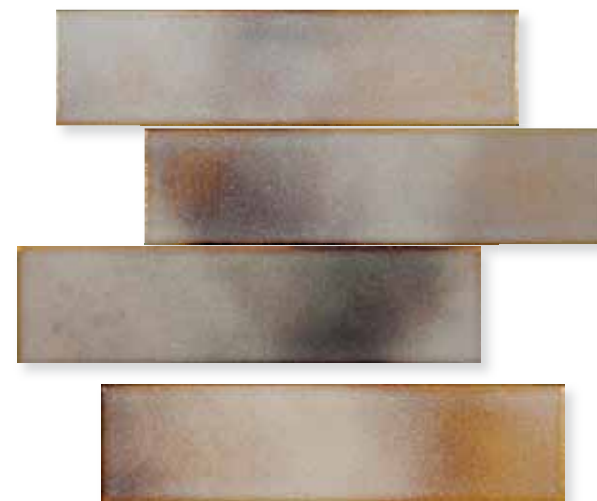

Brick Color

B251

PEZZI SPECIALI SPECIAL TRIM PIECES

Bullnose lato lungo cm 6,5x26
B/N long side 2"x10"

B202	CREAM
B212	CERULEAN
B222	UMBER
B232	BRONZE
B242	WHITE SHELL
B252	BRICK COLOR

Bullnose lato corto cm 6,5x26
B/N short side 2"x10"

B203	CREAM
B213	CERULEAN
B223	UMBER
B233	BRONZE
B243	WHITE SHELL
B253	BRICK COLOR

Bullnose Corner SX cm 6,5x6,5
2"x2"

B206	CREAM
B216	CERULEAN
B226	UMBER
B236	BRONZE
B246	WHITE SHELL
B256	BRICK COLOR

Quartino cm1x20
3/8"x8"

BU11	CREAM
BU12	CERULEAN
BU13	UMBER
BU14	BRONZE
BU15	WHITE SHELL
BU16	BRICK COLOR