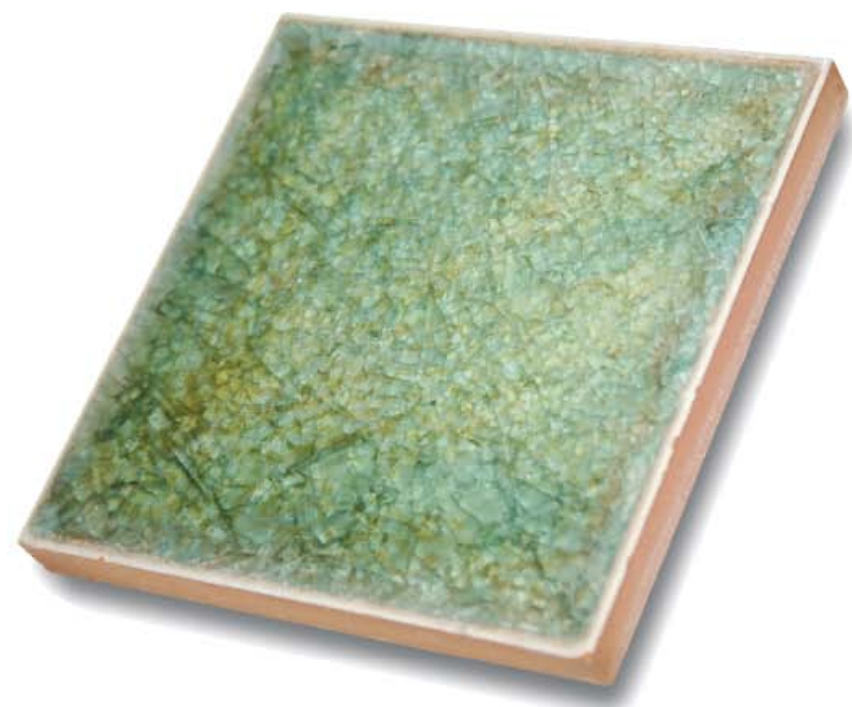

verde scuro