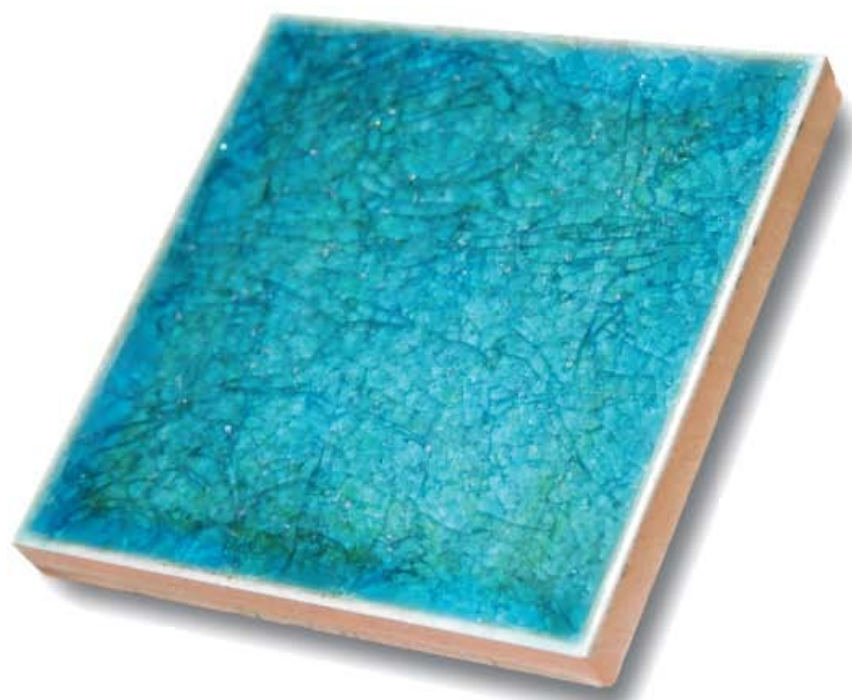

acquamarina scuro