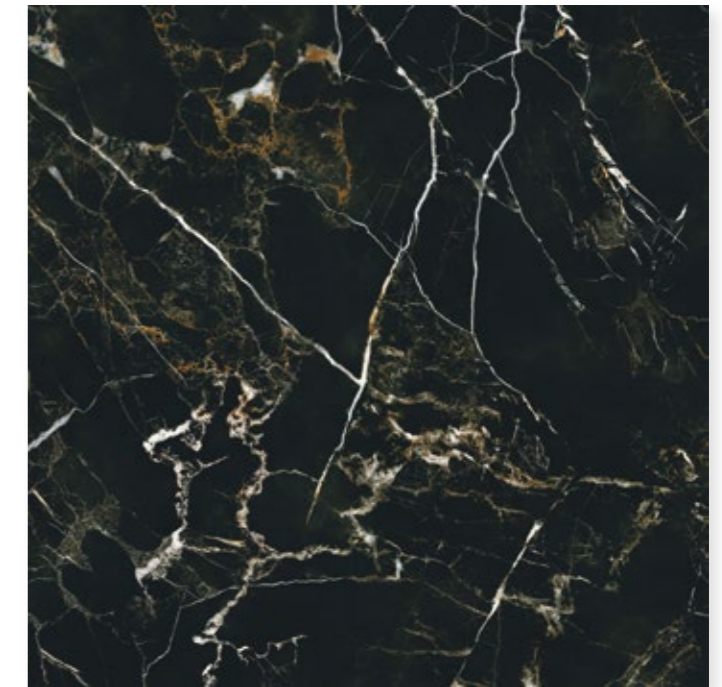

ASHFORD

ASHFORD BLACK FL 

600X600 R: MBZ31F36010G

600X1200 R: MBZ31F31210G

ASHFORD BROWN FL 

600X600 R: MBZ12F36010G

600X1200 R: MBZ12F31210G

AVAILABLE SIZES:

600x600 R: 600 x 600 X 9 mm | 23.6 x 23.6 x 0.35 inch

600x1200 R: 600 x 1200 X 9 mm | 23.6 x 47.2 x 0.35 inch