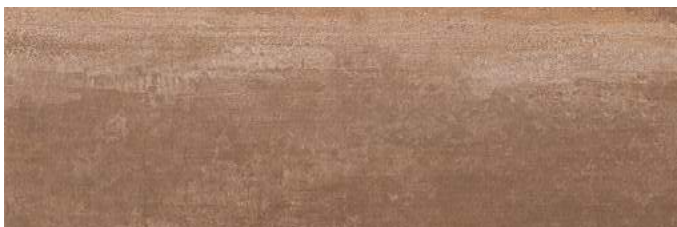

COLOURS / COLORES

WHITE

CREAM

GREY

OXIDE

GRAPHITE

INOX MATE (LIST)

MURETTO WHITE (MLLA)

MURETTO CREAM (MLLA)

MURETTO GREY (MLLA)

MURETTO OXIDE (MLLA)

MURETTO GRAPHITE (MLLA)

ADDITIONAL INFORMATION / INFORMACIÓN ADICIONAL

Pointing recommendations on page 468/469.
Recomendaciones de rejuntado en la página 468/469.