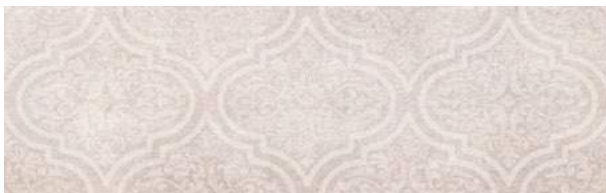

TOULON BEIGE