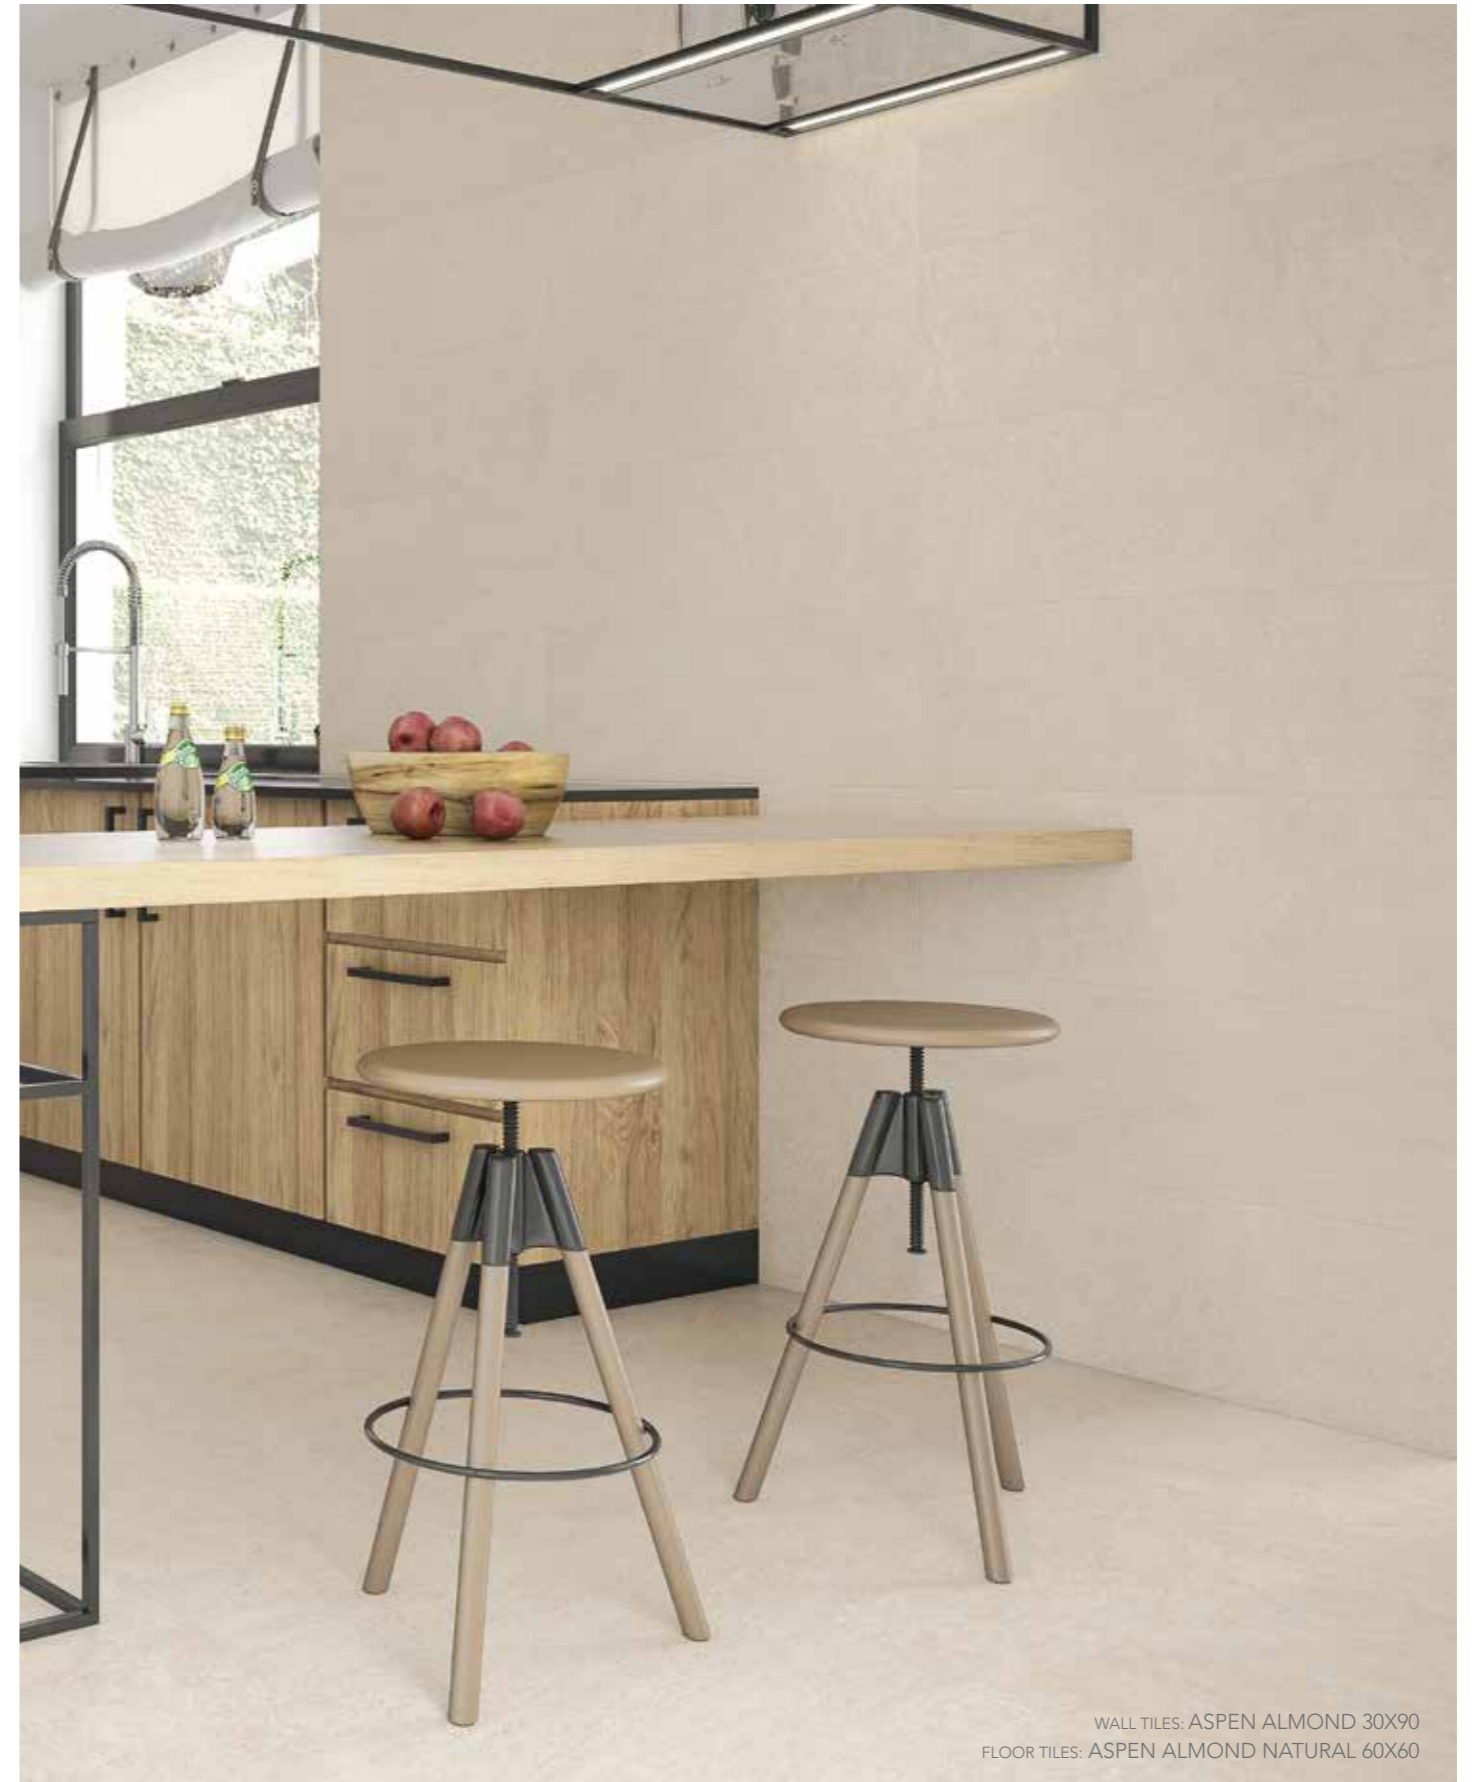

WALL TILES: ASPEN ALMOND 30X90
FLOOR TILES: ASPEN ALMOND NATURAL 60X60