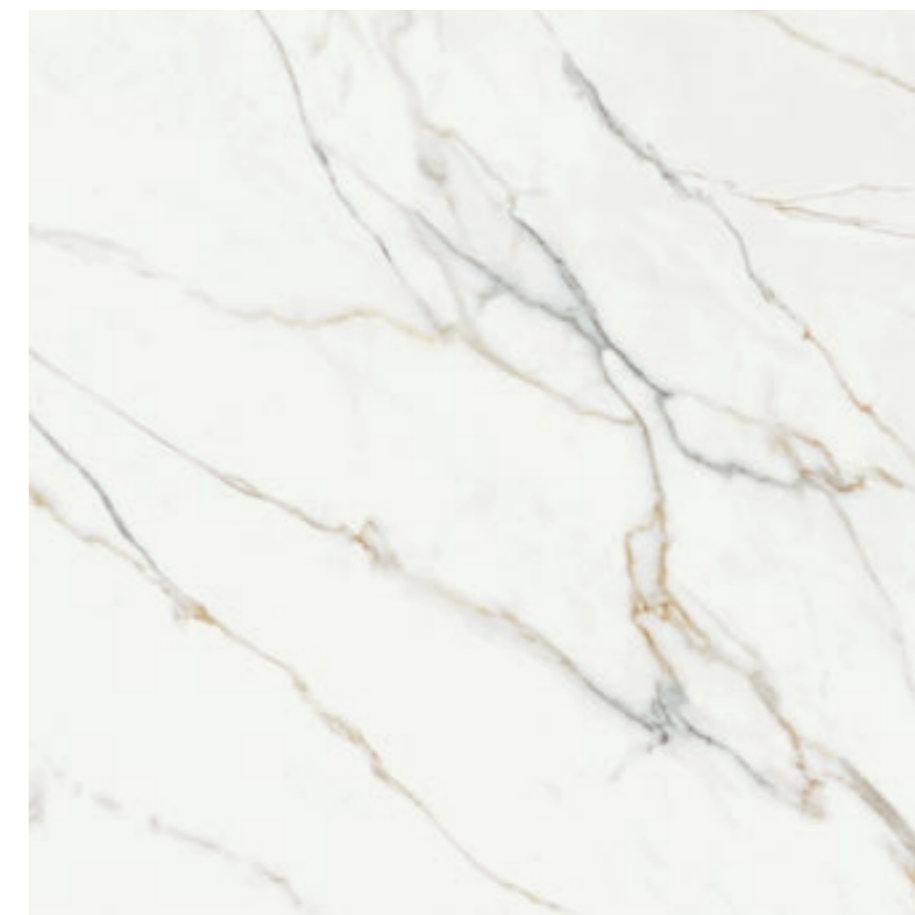

Aston White Pul 120x120 R
Aston Gold Pul 120x120 R

P440R
P440R

KERATILE LUX

Aston Gold Pul 120x120 R

PACKING		cajas/box		palet/pallets		
formato/size	piezas/pieces	m²/sqm	peso/weight	cajas/boxes	m²/sqm	peso/weight
120x120 R Pul (119x119)	1	1,416	39,30	36	50,98	1435