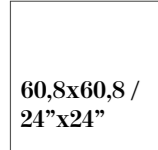

ASTON

GLAZED PORCELAIN

Sizes / Formatos

GLOSSY GLAZED RECTIFIED

M33

60x60 /
24"x24"

GLOSSY GLAZED

M26

60,8x60,8 /
24"x24"

ENZO

GLAZED PORCELAIN

Sizes / Formatos

GLOSSY GLAZED RECTIFIED

M39

M33

75x75 /
30"x30"