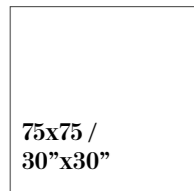

ASTON

GLAZED PORCELAIN

Sizes / Formatos

GLOSSY GLAZED RECTIFIED

M33

60x60 /
24"x24"

GLOSSY GLAZED

M26

60,8x60,8 /
24"x24"

ENZO

GLAZED PORCELAIN

Sizes / Formatos

GLOSSY GLAZED RECTIFIED

M39

M33

75x75 /
30"x30"

60x60 /
24"x24"

GLOSSY GLAZED

M26

60,8x60,8 /
24"x24"

BLANCO

Aston Blanco
60x60 /
24"x24"

BLANCO

Enzo Blanco
75x75 /
30"x30"