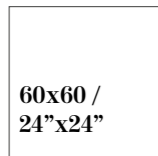

60,8x60,8 /
24"x24"

ENZO

GLAZED PORCELAIN

Sizes / Formatos

GLOSSY GLAZED RECTIFIED

M39

M33

75x75 /
30"x30"