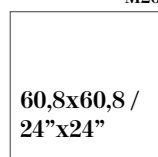

60,8x60,8 /
24"x24"