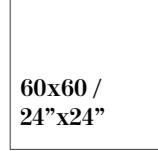

ASTON

GLAZED PORCELAIN

Sizes / Formatos

GLOSSY GLAZED RECTIFIED

M33

60x60 /
24"x24"

GLOSSY GLAZED

M26

60,8x60,8 /
24"x24"

ENZO

GLAZED PORCELAIN

Sizes / Formatos

GLOSSY GLAZED RECTIFIED

M39

M33

75x75 /
30"x30"