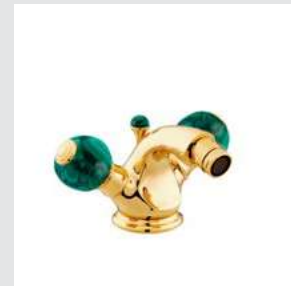

## MALACHITE STONE

Malachite is a gem with attractive light and dark green tones.

This semi-precious stone is considered a protective stone and is widely used in jewelry.

Extracted from some of the most important deposits in the world, its precious green colour combined with 24K gold makes it irresistible to the beholder.

These makes the faucets and bath accessories of this collection, an unique and exclusive jewel for the bathroom.

036801.ML0.00

025743.ML0.00  
Cabinet knob Ø27mm

*Atlantica Precios handle design*

036872.ML0.01

036105.ML0.00

036816.ML0.00

Atlantica Precious  
Malachite stone

Page 204

036801.ML0.00

Three hole basin with  
malachite stone

036105.ML0.00

One hole basin mixer with  
malachite stone

036125.ML0.00

One hole bidet with  
malachite stone

036885.ML0.01

Spare toilet paper holder with  
malachite stone

036884.ML0.01

Toilet brush holder with  
malachite stone

0Z5743.ML0.00

Cabinet knob diameter 27mm  
with malachite stone