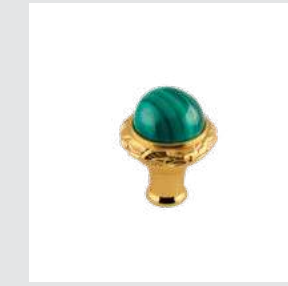

## MALACHITE STONE

Malachite is a gem with attractive light and dark green tones.

This semi-precious stone is considered a protective stone and is widely used in jewelry.

Extracted from some of the most important deposits in the world, its precious green colour combined with 24K gold makes it irresistible to the beholder.

These makes the faucets and bath accessories of this collection, an unique and exclusive jewel for the bathroom.

036801.ML0.00

025743.ML0.00  
Cabinet knob Ø27mm

*Atlantica Precios handle design*

036872.ML0.01

036125.ML0.00

One hole bidet with  
malachite stone

036885.ML0.01

Spare toilet paper holder with  
malachite stone

036884.ML0.01

Toilet brush holder with  
malachite stone

0Z5743.ML0.00

Cabinet knob diameter 27mm  
with malachite stone

037822.ML0.00

Three hole bidet set with  
malachite stone

036816.ML0.00

Five hole bath set with hand  
shower and malachite stone

036118.ML0.00

Bath shower set with hand  
shower and malachite stone

037119.ML0.00