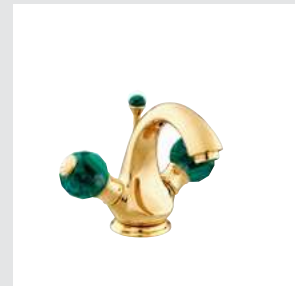

## MALACHITE STONE

Malachite is a gem with attractive light and dark green tones.

This semi-precious stone is considered a protective stone and is widely used in jewelry.

Extracted from some of the most important deposits in the world, its precious green colour combined with 24K gold makes it irresistible to the beholder.

These makes the faucets and bath accessories of this collection, an unique and exclusive jewel for the bathroom.

036801.ML0.00

025743.ML0.00  
Cabinet knob Ø27mm

*Atlantica Precios handle design*

036872.ML0.01

036105.ML0.00

036816.ML0.00

Atlantica Precious  
Malachite stone

Page 204

036801.ML0.00

Three hole basin with  
malachite stone

036105.ML0.00

One hole basin mixer with  
malachite stone

036125.ML0.00

One hole bidet with  
malachite stone

036885.ML0.01

Spare toilet paper holder with  
malachite stone

036884.ML0.01

Toilet brush holder with  
malachite stone

0Z5743.ML0.00

Cabinet knob diameter 27mm  
with malachite stone