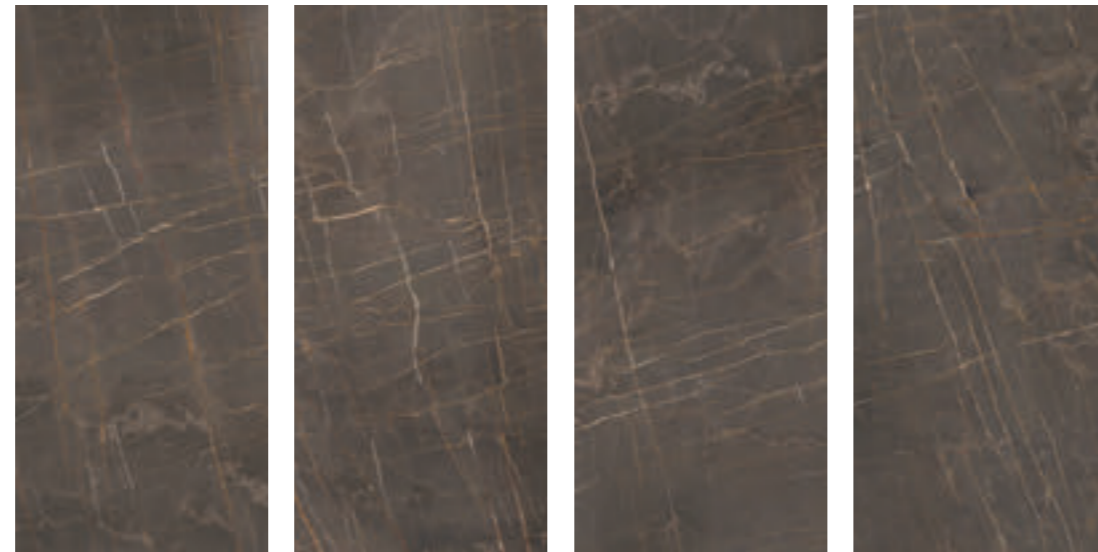

Natural Matt
Pulido Polished

ATLAS GRAY

P V2 R

FORMATS

120x260 / 48"x104"

☐ Natural M 38

☐ Pulido M 48

MULTICARA / MIX 4 Diseños diferentes / 4 Different Designs

Gray
NCS S 8500-N

TECHNICAL SPECIFICATIONS

TAU

Wall tile Atlas Gray 120x260 Floor tile Castrovillari White 120x120

ATLAS GRAY