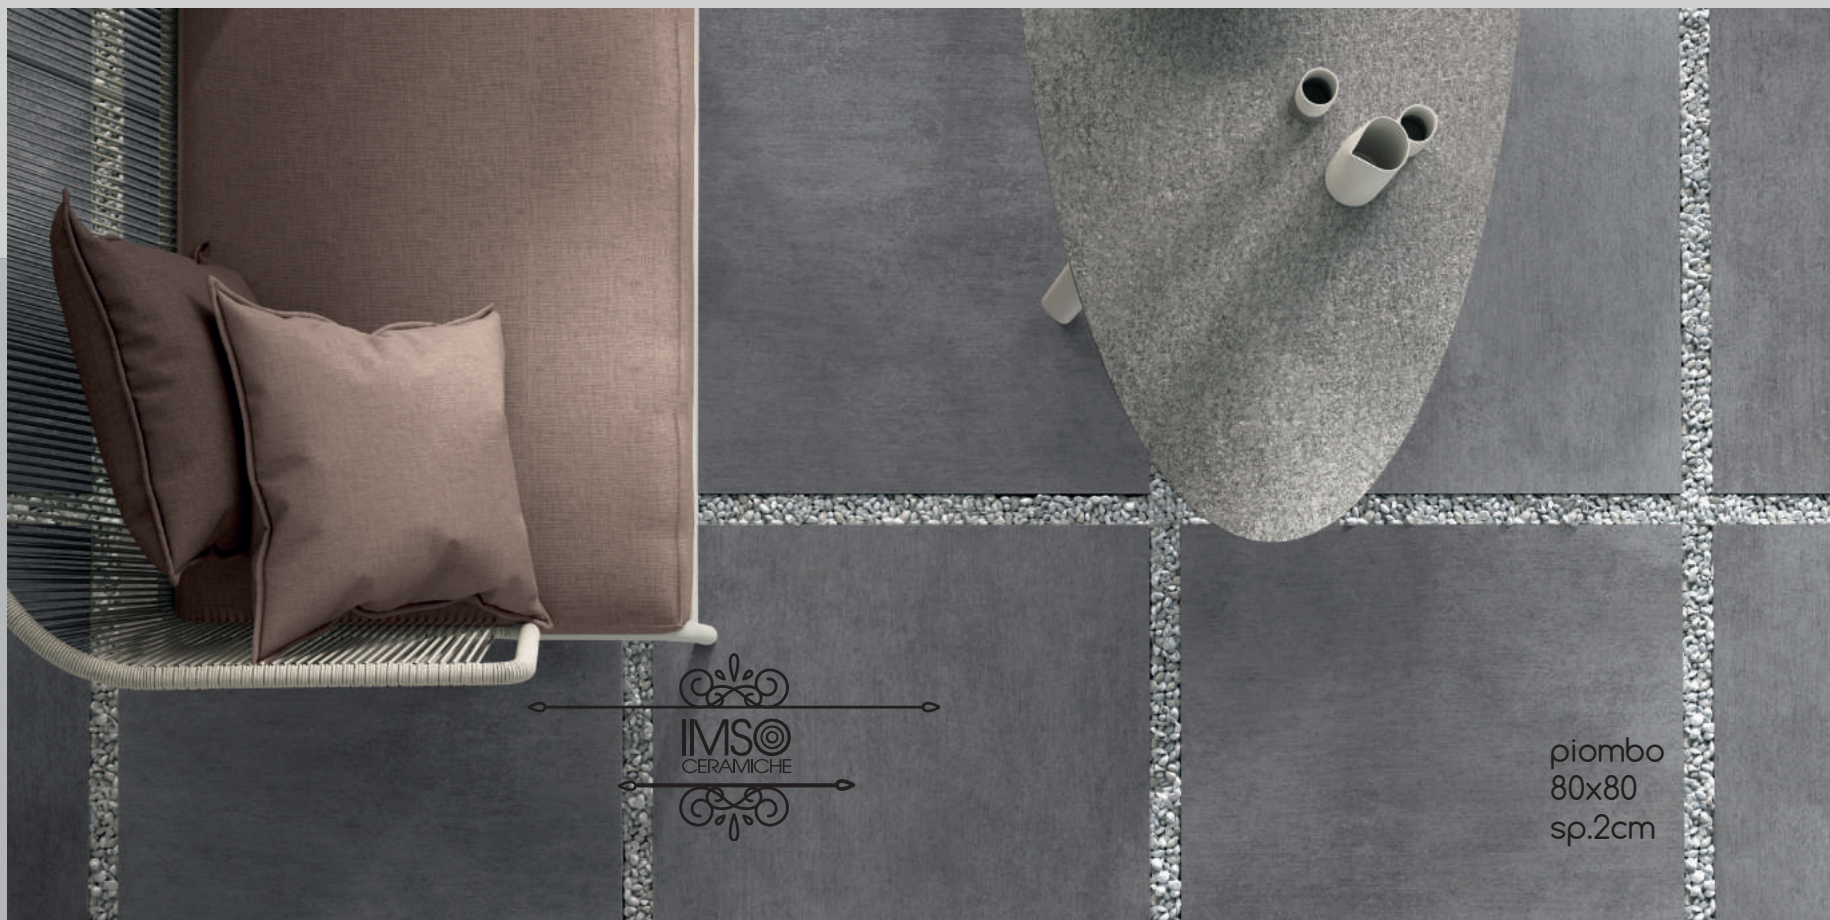

  
**AUGUSTA**  

  
**CENERE**

  
**GRIGIO**

  
**PIOMBO**

 rectified  
 p<sub>tv</sub> < 36

 60x60•30x60•80x80  
 indoor  
 R 10 a+b

 80x80 outdoor  
 R 11 a+b+c  
 sp.2cm

 60x60/30x60  
 outdoor  
 R 11 a+b+c  
 sp.1cm