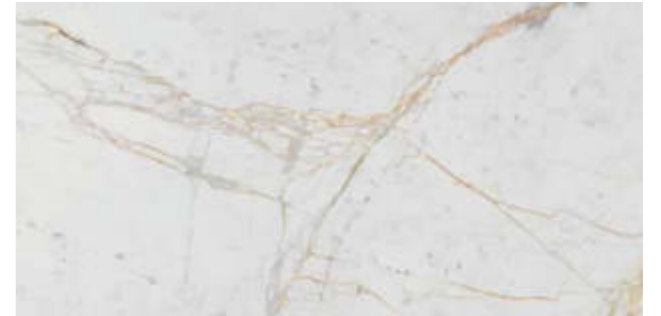

Aura 60x120 R cm. / 23,6"x47,2" (Floor & Wall)

AURA

Rectified Porcelain Tiles · 4 Different Sizes · Polished

Aura 60x120Rcm.

The world is full of magic things, patiently waiting for our senses to grow sharper." - W.B. Yeats

These tiles are timeless, perfect choice for walls and floors also

PROJECTS

Size options

PORCELAIN TILES

- 30x60R cm. / 11,8"x23,6"
- 60x60R cm. / 23,6"x23,6"
- 60x120R cm. / 23,6"x47,2"
- 120x120R cm. / 47,2"x47,2"