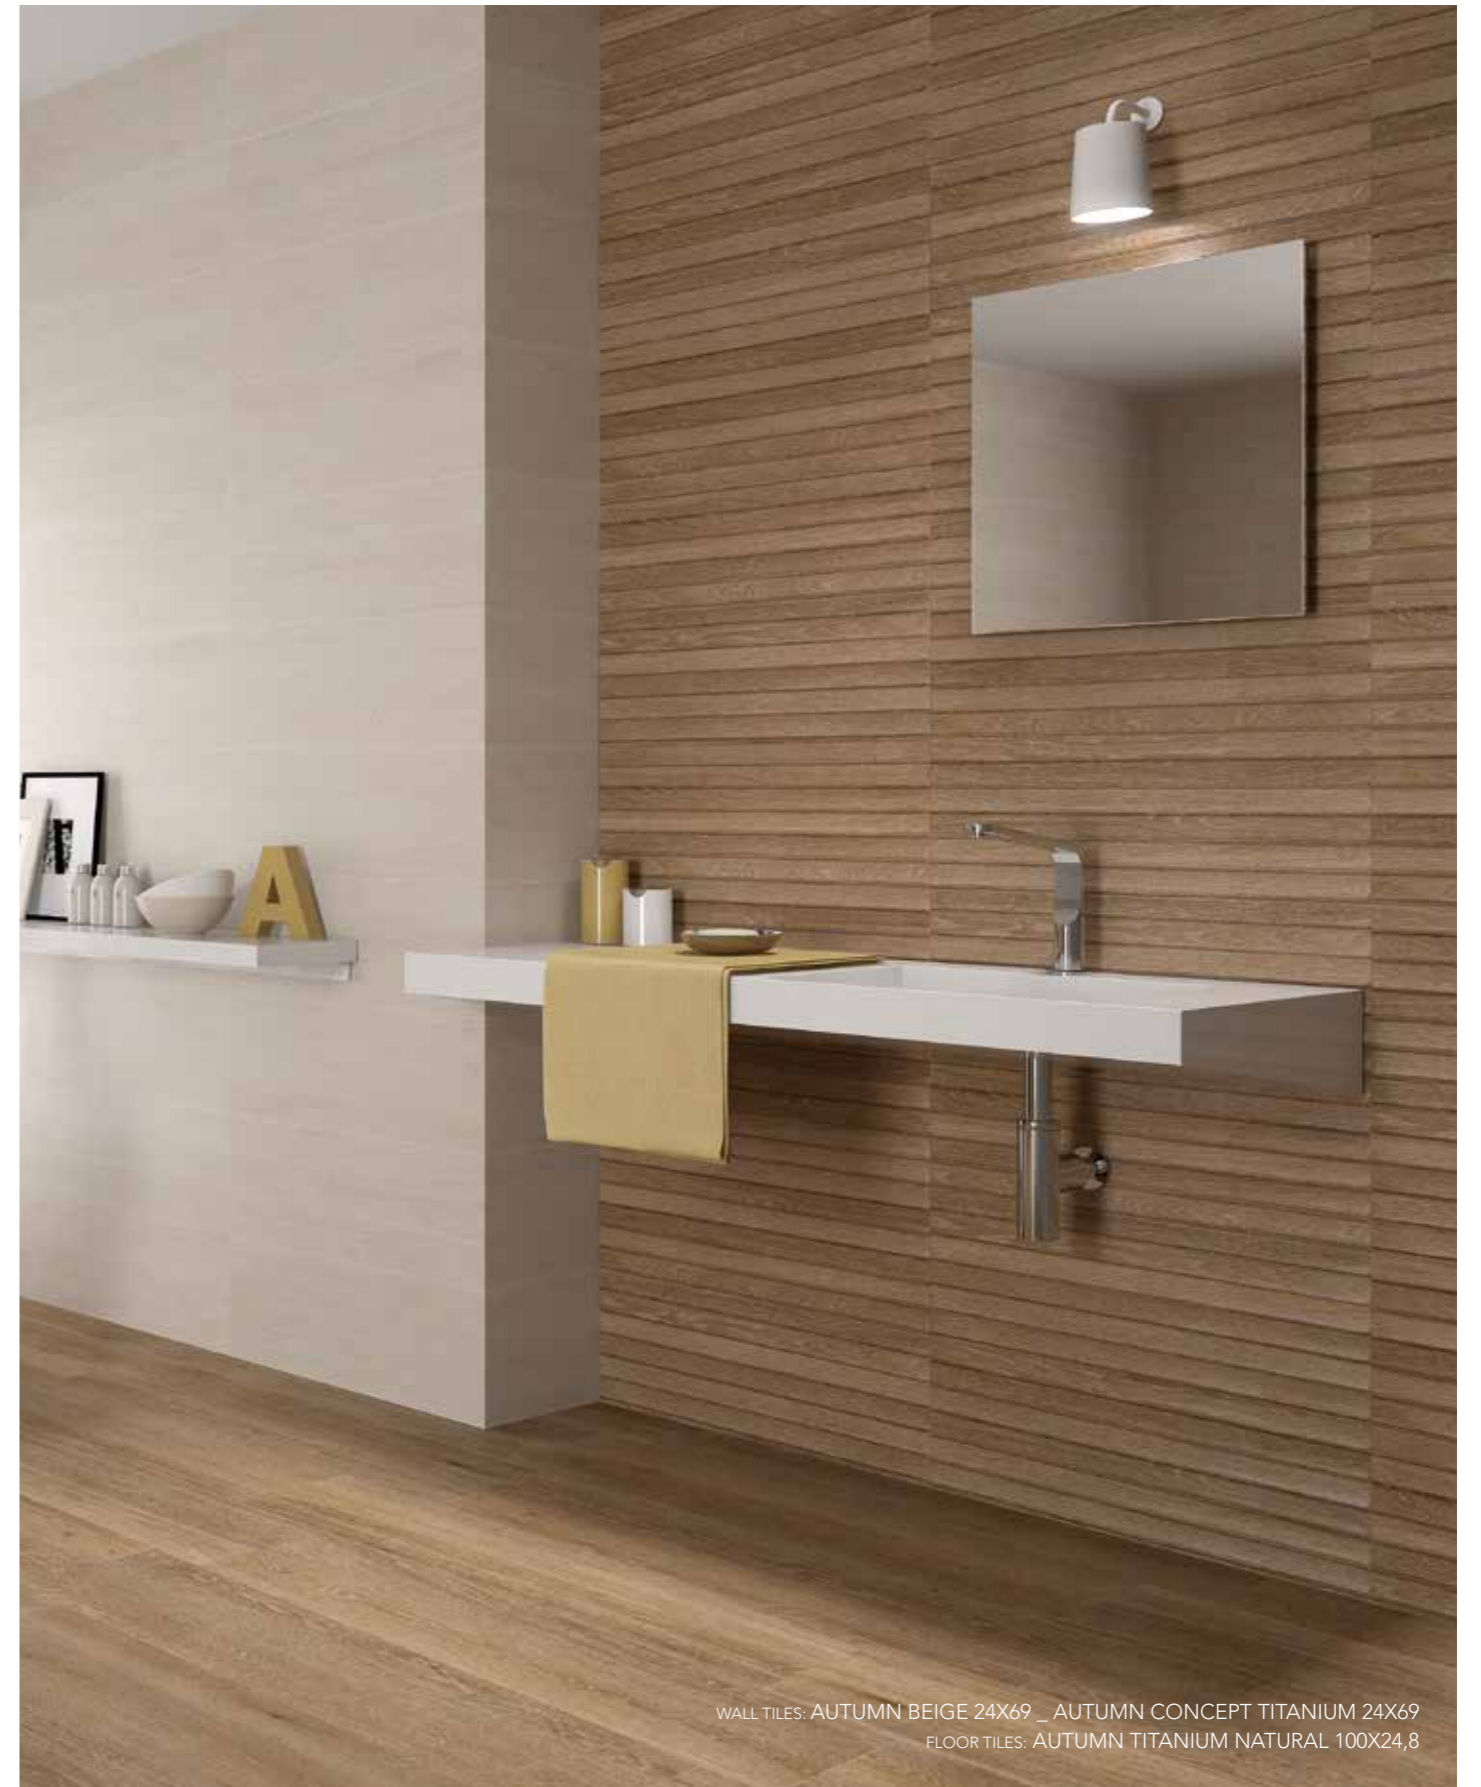

WALL TILES: AUTUMN BEIGE 24X69 _ AUTUMN CONCEPT TITANIUM 24X69
FLOOR TILES: AUTUMN TITANIUM NATURAL 100X24,8