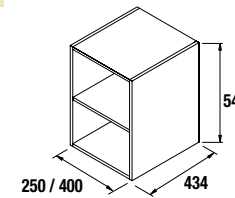

Attention: Handles are not sold by set. Quantity of handles must be ordered according to drawers or doors code.

Modules

WALL HUNG STORAGE UNIT ALLIANCE 2 NICHES

Wall hung storage unit 2 niches.
Combinable with series:
Fussion Line / Fussion Chrome / Spirit / Monterrey