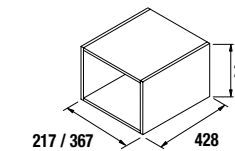

Gloss white		Matt Taupe		Carbon - TX	
	cod.	£	cod.	£	cod.	£
250	23342	61	23346	61	23344	61
400	21976	72	23347	72	23345	72

WALL HUNG AND REMOVABLE STORAGE UNIT ALLIANCE

Wall hung storage unit with removable drawer, carbon TX finish, concealed extraction Plus runners and hole for hair dryer. Handle no included, 3 finishes available.
can be combined with series:
Fussion Line / Fussion Chrome / Spirit / Monterrey