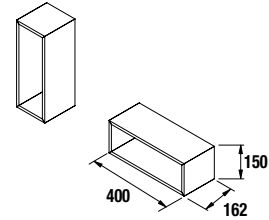

ALLIANCE SERIES

Auxiliary depth 160

ALLIANCE MODULES 400 H/V 1 HOLLOW SHELF

Module with 1 hollow shelf / vertical

400	White - TX		Taupe - TX		Carbon - TX	
	cod.	£	cod.	£	cod.	£
	23226	45	23658	45	22900	45