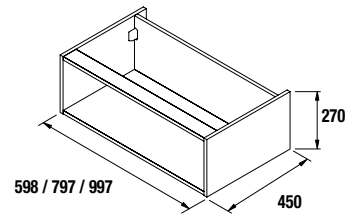

ALLIANCE SERIES

WALL HUNG STORAGE UNIT ALLIANCE 1 NICHE

Wall hung storage unit 1 niche and Carbon TX finish.
Combinable with series:
Spirit / Monterrey

Carbon - TX		
	cod.	£
600	22811	181
800	22815	204
1000	22819	227

ALLIANCE END STORAGE UNIT

Reversible end storage unit.
Can be combined with series:
Fussion Line / Fussion Chrome / Spirit / Monterrey