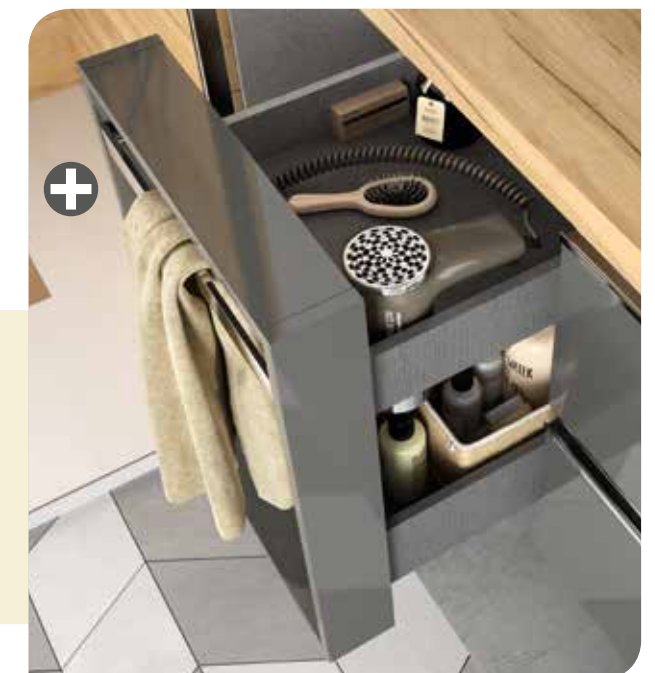

Choose from 3 colours of handles

Gloss anodized handle towel rail

White handle towel rail

Black handle towel rail

At removable storage units with towel rail, the hole for dryer has a cover if you want to use the top in a different way