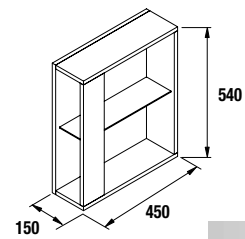

Gloss white		Gloss grey		Gloss Taupe		Natural		Bay pine		Sbiancato		Alsacia	
	cod.	£	cod.	£	cod.	£	cod.	£	cod.	£	cod.	£	cod.	£
150	24808	144	24810	144	24809	144	23994	144	23993	144	23459	144	23460	144

ALLIANCE MODULE FOR DOUBLE DEPTH

Wall hung module depth 250mm. push opening system and Carbon TX interiors. Reversible. to be combined with double depth basins and countertops. to be combined with series Monterrey, Spirit, Fussion Chrome and Line