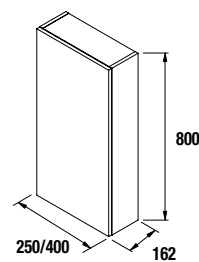

ALLIANCE MODULES 800 1 DOOR

1 door tower push opening system and Carbon-TX interior. 110° opening Hinges, right/left. With 2 glass shelf height adjustable.

	Gloss white		Gloss grey		Gloss Taupe		Natural		Bay pine		Sbiancato		Alsacia	
	cod.	£	cod.	£	cod.	£	cod.	£	cod.	£	cod.	£	cod.	£
250	22906	196	22907	196	23219	196	22909	196	22908	196	23217	196	23218	196
400	22824	206	22825	206	23222	206	22827	206	22826	206	23220	206	23221	206