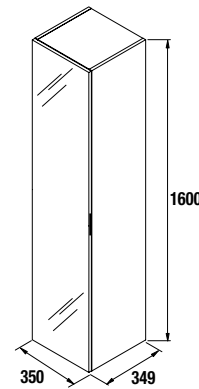

ALLIANCE SERIES

ALLIANCE TOWER 1600 1 MIRROR DOOR

Reversible 1 mirror door tall unit, with handle and soft-closing system.
Carbon -TX interior with 4 adjustable glass shelves.
110° opening hinges.
Handle included.

Gloss white		Gloss grey		Gloss Taupe		Natural		Bay pine		Sbiancato		Alsacia	
cod.	£	cod.	£	cod.	£	cod.	£	cod.	£	cod.	£	cod.	£
26861	419	26862	419	26863	419	26864	419	26865	419	26866	419	26867	419