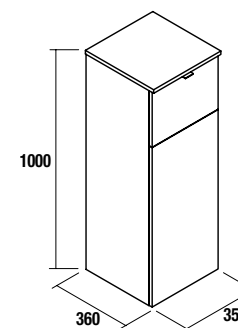

ALLIANCE SERIES

Auxiliary depth 350

ALLIANCE TOWER 1000 1 DOOR

Reversible 1-door tall unit with push-open system. Carbon -TX interior with 2 adjustable glass shelves. 110° opening hinges.

Gloss white		Gloss grey		Gloss Taupe		Natural		Bay pine		Sbiancato		Alsacia	
cod.	£	cod.	£	cod.	£	cod.	£	cod.	£	cod.	£	cod.	£
24588	298	24738	298	24737	298	24589	298	24736	298	24735	298	24590	298