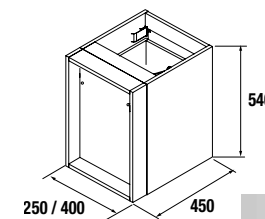

Gloss white		Gloss grey		Gloss Taupe		Natural		Bay pine		Sbiancato		Alsacia	
	cod.	£	cod.	£	cod.	£	cod.	£	cod.	£	cod.	£	cod.	£
250	26833	253	26834	253	26835	253	26836	253	26837	253	26838	253	26839	253
400	26840	275	26841	275	26842	275	26843	275	26844	275	26845	275	26846	275