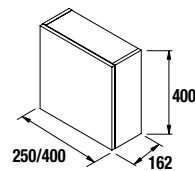

ALLIANCE tower 1600
352 x 1000 x 360

Wall hung tall unit with mirror

The greatest possible storage capacity is available with the wall hung tall unit and thanks to the 1.60m mirror you can see yourself full-length, in addition the large-format mirror will make your bathroom look wider.

Tower mirror door
350 x 1600 x 349

ALLIANCE SERIES

Auxiliary depth 160

ALLIANCE MODULES 400 H/V 1 HOLLOW SHELF

Module with 1 hollow shelf / vertical

400	White - TX		Taupe - TX		Carbon - TX	
	cod.	£	cod.	£	cod.	£
	23226	45	23658	45	22900	45