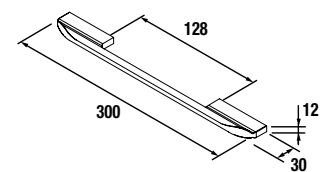

FUSSION HANDLE FOR ALLIANCE TOWER

Fussion handle for Alliance tower, 3 finishes available.
Not included with tower.

Matt white		Matt black		chrome		
cod.	£	cod.	£	cod.	£	
300 (128)	26827	18	26824	18	26821	18

Attention: Handles are not sold by set. Quantity of handles must be ordered according to drawers or doors code.