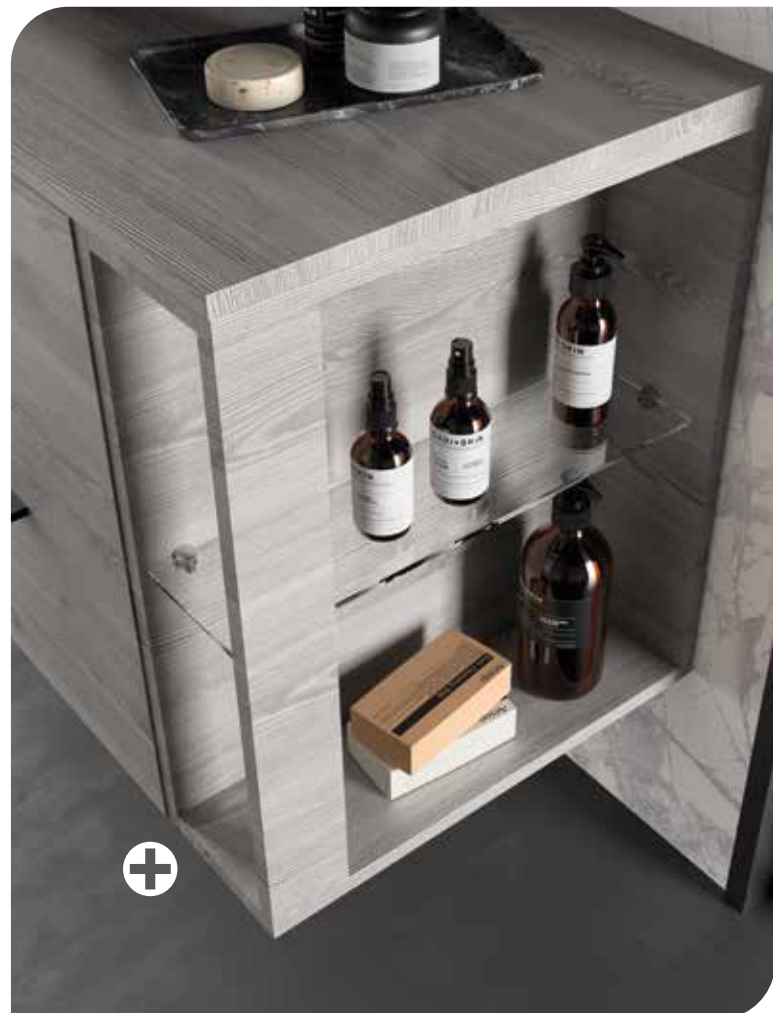

End-storage unit

This new element finishes off the unit in an elegant and functional style. Combine it with the 250 door storage unit to use with countertops with a side basin like in the image and give your bathroom this air of lightness.

+
This unit allows finishing the furniture in an elegant and functional way