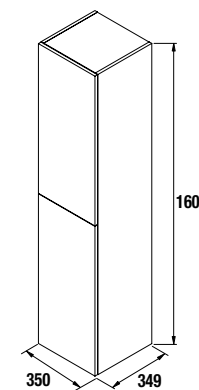

ALLIANCE TOWER 1600 2 DOORS

Reversible 2-doors tall unit with push-open system. Carbon -TX interior with 4 adjustable glass shelves. 110° opening hinges.

Gloss white		Gloss grey		Gloss Taupe		Natural		Bay pine		Sbiancato		Alsacia	
cod.	£	cod.	£	cod.	£	cod.	£	cod.	£	cod.	£	cod.	£
22828	392	22829	392	23224	392	22831	392	22830	392	23223	392	23225	392