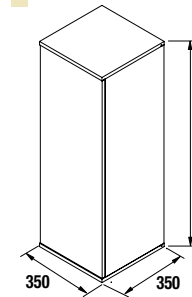

ALLIANCE SERIES

Auxiliary depth 350

ALLIANCE TOWER 1000 1 DOOR

Reversible 1-door tall unit with push-open system. Carbon -TX interior with 2 adjustable glass shelves. 110° opening hinges.

Gloss white		Gloss grey		Gloss Taupe		Natural		Bay pine		Sbiancato		Alsacia	
cod.	£	cod.	£	cod.	£	cod.	£	cod.	£	cod.	£	cod.	£
24588	298	24738	298	24737	298	24589	298	24736	298	24735	298	24590	298