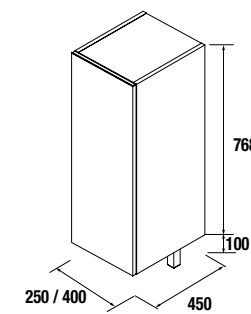

Gloss white		Gloss grey		Gloss Taupe		Natural		Bay pine		Sbiancato		Alsacia	
	cod.	£	cod.	£	cod.	£	cod.	£	cod.	£	cod.	£	cod.	£
250	26847	211	26848	211	26849	211	26850	211	26851	211	26852	211	26853	211
400	26854	264	26855	264	26856	264	26857	264	26858	264	26859	264	26860	264