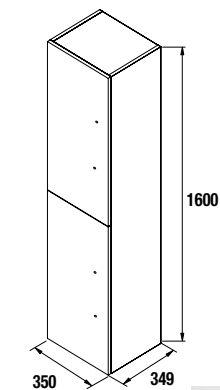

ALLIANCE TOWER 1600 2 DOORS

Reversible 2-door tall unit, with soft-closing system hinges.
Carbon -TX interiors with 4 adjustable glass shelves.
Handles are not included, pre-drilled doors to place handle.
3 finishes available.

Gloss white		Gloss grey		Gloss Taupe		Natural		Bay pine		Sbiancato		Alsacia	
cod.	£	cod.	£	cod.	£	cod.	£	cod.	£	cod.	£	cod.	£
23227	439	26818	439	26819	439	23230	439	23231	439	23232	439	23233	439