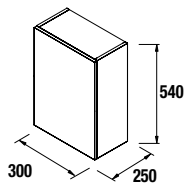

Gloss white		Gloss grey		Gloss Taupe		Natural		Bay pine		Sbiancato		Alsacia	
	cod.	£	cod.	£	cod.	£	cod.	£	cod.	£	cod.	£	cod.	£
300	87512	142	87513	142	87514	142	87515	142	87516	142	87517	142	87518	142

ALLIANCE FLOOR STANDING STORAGE UNIT

1 door floor standing and reversible storage unit with push opening system and Carbon TX interiors.
110° opening hinges and 2 height adjustable shelves.
Can be combined with series:
Fussion Line / Fussion Chrome

Booster / Union leg included