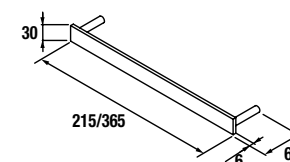

HANDLE - TOWEL RAIL REMOVABLE FOR ALLIANCE STORAGE UNIT

Handle for storage unit on different finishes, not included.

	White		Black		Gloss anodized	
	cod.	£	cod.	£	cod.	£
250	26915	21	26914	21	26913	21
400	26920	24	26919	24	26918	24