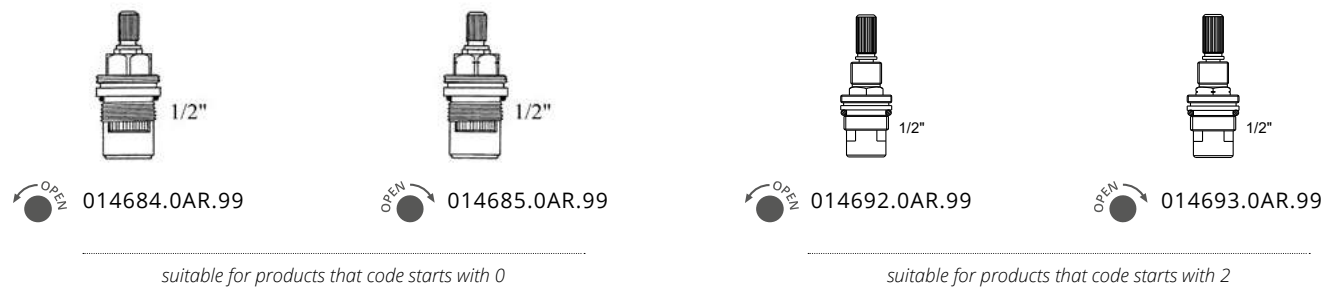

HEADWORKS for one hole, bath and shower mixer

suitable for products that code starts with 0

suitable for products that code starts with 2