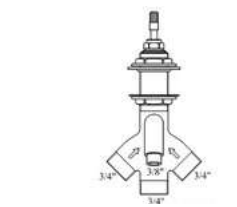

089035.0AR.99
2 ways diverter
for 5 holes bath set