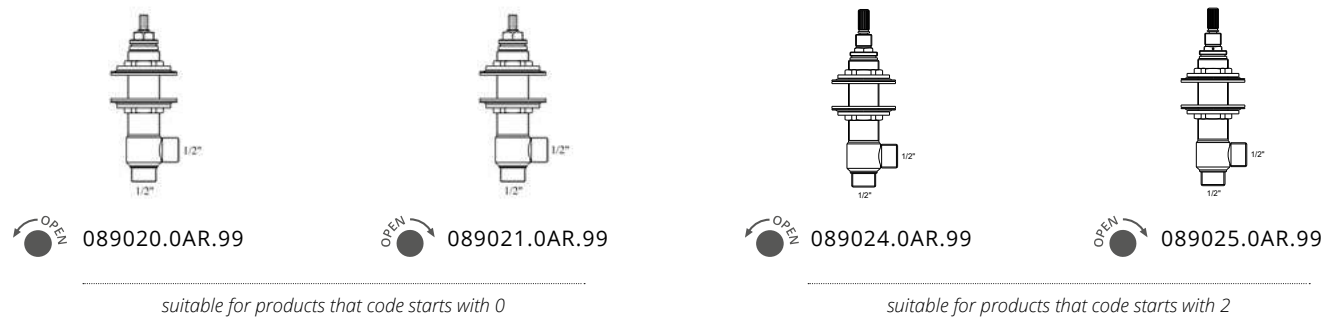

VALVES for three, four and five holes

suitable for products that code starts with 0

suitable for products that code starts with 2