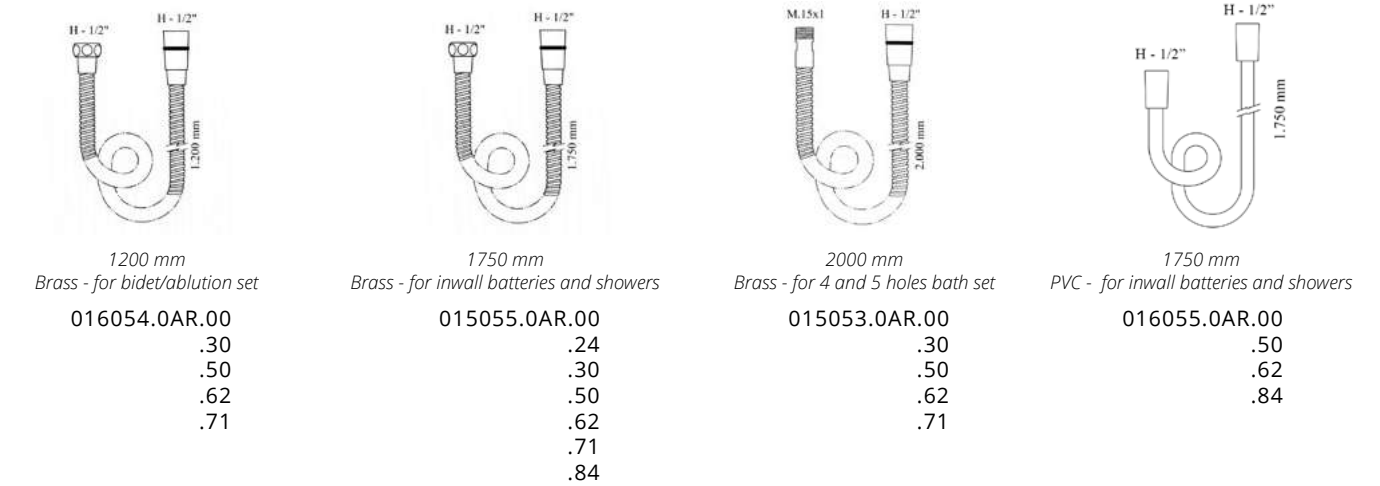

CARTRIDGES

015063.0AR.99
for: 038103.000; 038103.N00;
038123.000; 038123.N00

015084.0AR.99
for: 038112.000; 038112.N00;
038113.000; 038113.N00

015900.0AR.99
for: 045003.000; 045003.L00;
045023.000

015958.0AR.99
for: 039257.A00; 039457.000

016432.0AR.99
2 ways diverter for Shower System

FLEXIBLE HOSES

1200 mm
Brass - for bidet/ablution set
016054.0AR.00
.30
.50
.62
.71

1750 mm
Brass - for inwall batteries and showers
015055.0AR.00
.24
.30
.50
.62
.71
.84

2000 mm
Brass - for 4 and 5 holes bath set
015053.0AR.00
.30
.50
.62
.71

1750 mm
PVC - for inwall batteries and showers
016055.0AR.00
.50
.62
.84

HAND SHOWERS

015056.0AR.00
.30
.50
.62
.71

016360.0AR.00
.30
.50
.62
.71