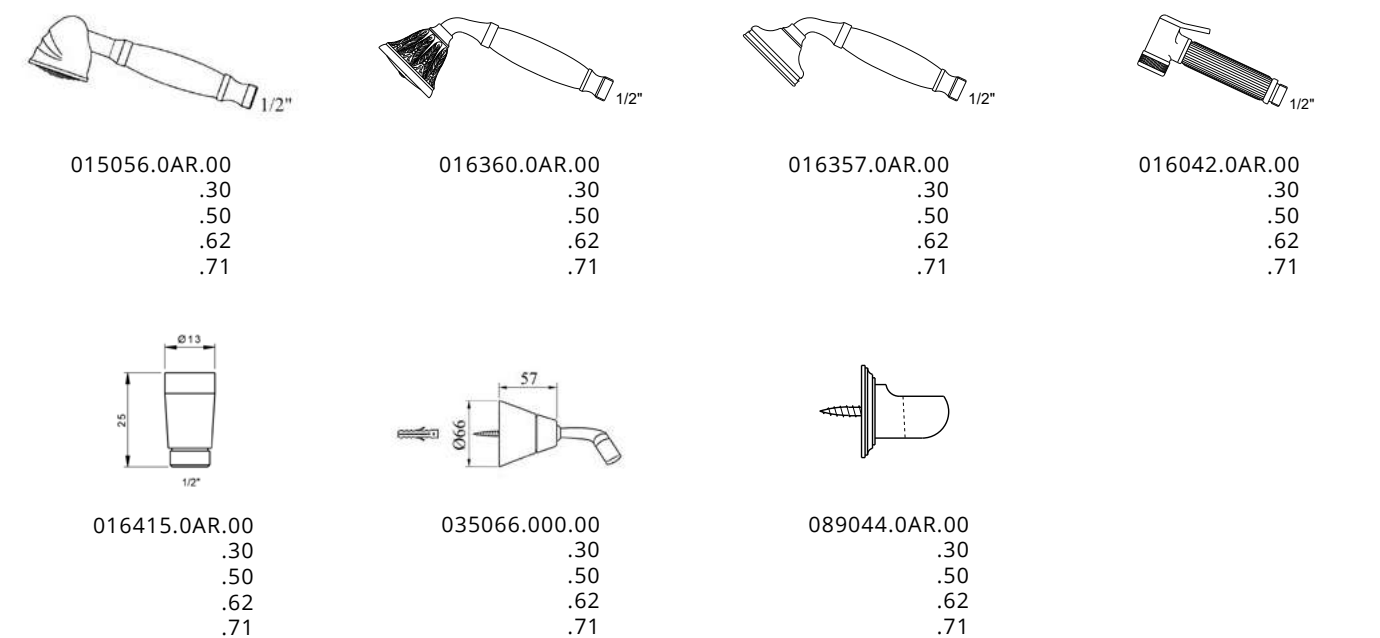

016432.0AR.99
2 ways diverter for Shower System

FLEXIBLE HOSES

1200 mm
Brass - for bidet/ablution set
016054.0AR.00
.30
.50
.62
.71

1750 mm
Brass - for inwall batteries and showers
015055.0AR.00
.24
.30
.50
.62
.71
.84

2000 mm
Brass - for 4 and 5 holes bath set
015053.0AR.00
.30
.50
.62
.71

1750 mm
PVC - for inwall batteries and showers
016055.0AR.00
.50
.62
.84

HAND SHOWERS

015056.0AR.00
.30
.50
.62
.71

016360.0AR.00
.30
.50
.62
.71