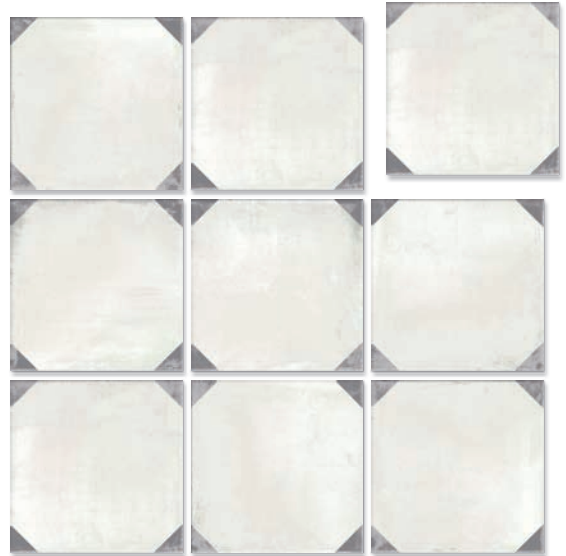

1. Avenue Pearl - Decor Black Linked - Black Edge/Angle 18,7x18,7 / 7,5x7,5"

2. Avenue Pearl - Avenue Rock - Decor Black Lys - Black Edge/Angle 18,7x18,7 / 7,5x7,5"

3. Avenue Pearl - Decor Black Paper Poetry - Black Edge/Angle 18,7x18,7 / 7,5x7,5"

# AVENUE BLACK

Porcelain Tiles  
18,7x18,7 / 7,5x7,5"

Avenue Pearl - **B08**

Avenue Rock - **B08**

Decor Black Paper Poetry - **B16** 6 different graphics

Decor Black Linked - **B16** 6 different graphics

Decor Black Lys - **B16** 6 different graphics

Black Edge - **B17 / D19** 6 different graphics  
Black Angle - **B17 / D19** 6 different graphics

Black Angle - **B17 / D19**  
6 different graphics