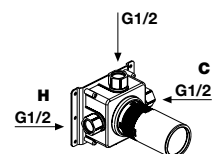

H	P	Ø	art.	
8	6,1/8,6	6,5	AY604SA	Acciaio Satinato / <i>Satin Stainless Steel</i>
8	6,1/8,6	6,5	AY604LU	Acciaio Lucido / <i>Polished Stainless Steel</i>

Miscelatore termostatico coassiale con apertura e chiusura acqua, escluso di corpo a incasso.

Coaxial thermostatic mixer with command handle, concealed valve not included.

art.

AY602INSA Acciaio Satinato / *Satin Stainless Steel*

AY602INLU Acciaio Lucido / *Polished Stainless Steel*

Corpo ad incasso per art. AY602SA e art. AY602LU.

Concealed valve for art. AY602SA and art. AY602LU.