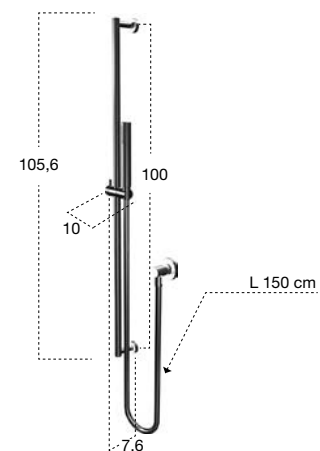

H	P	L	art.	
105,6	7,6	10	ASTA151SA	Acciaio Satinato / <i>Satin Stainless Steel</i>
105,6	7,6	10	ASTA151LU	Cromo Lucido / <i>Polished Chrome</i>

Doccetta completa di asta scorrevole e presa acqua separata a parete con flessibile 150 cm.

Hand shower complete with bar and separate wall mount water intake with flexible hose 150 cm.