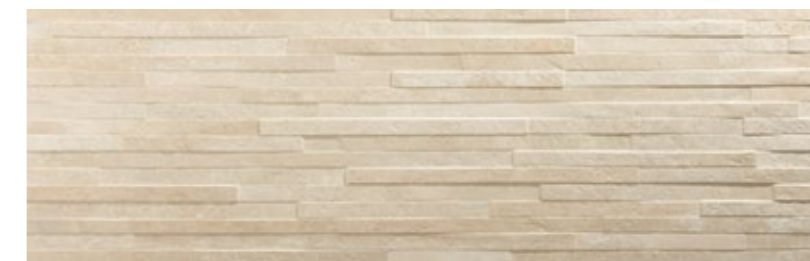

M 60

VARESE MARFIL RECT.  
40 x 120 cm.

M 60

VARESE CHISEL PERLA RECT.  
40 x 120 cm.

M 63

VARESE CHISEL GRIS RECT.  
40 x 120 cm.

M 63

VARESE CHISEL MARFIL RECT.  
40 x 120 cm.