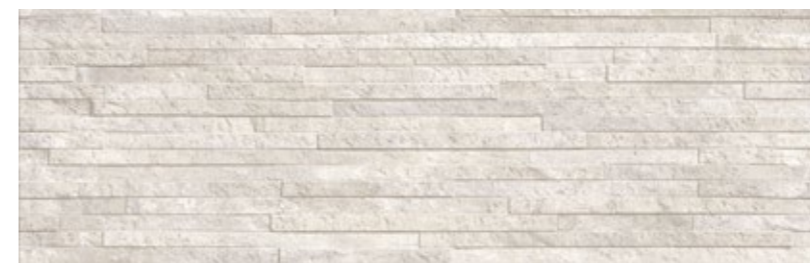

VARESE CHISEL PERLA RECT.
40 x 120 cm.

M 63