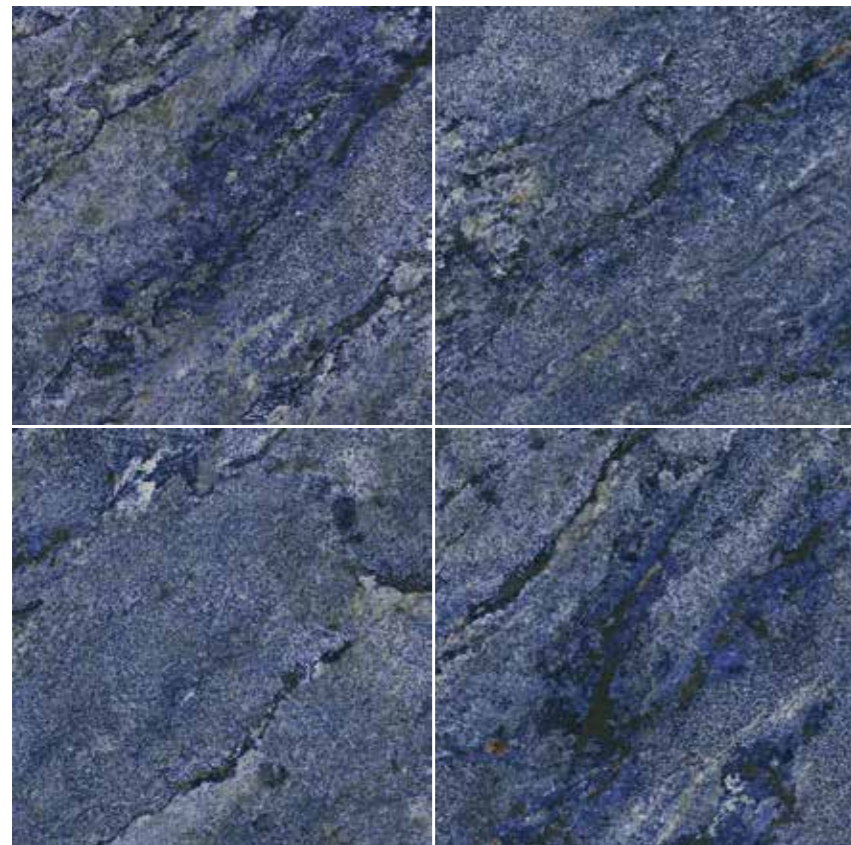

BAHIA

SUPER POLISHED

Sizes / Formatos

SUPER POLISHED RECTIFIED

Shade Variation / Variación Gráfica

AZUL