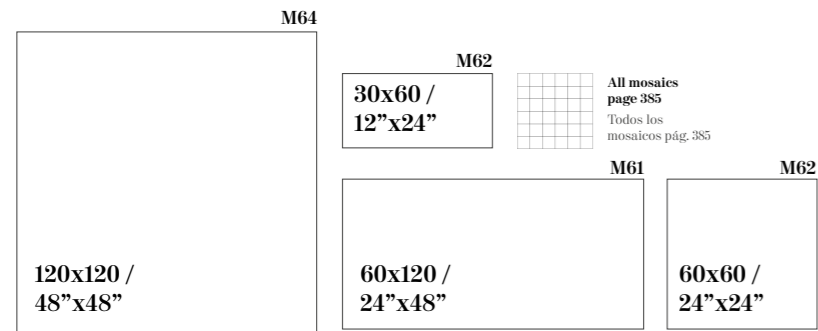

BAHIA

SUPER POLISHED

Sizes / Formatos

SUPER POLISHED RECTIFIED

Shade Variation / Variación Gráfica

AZUL