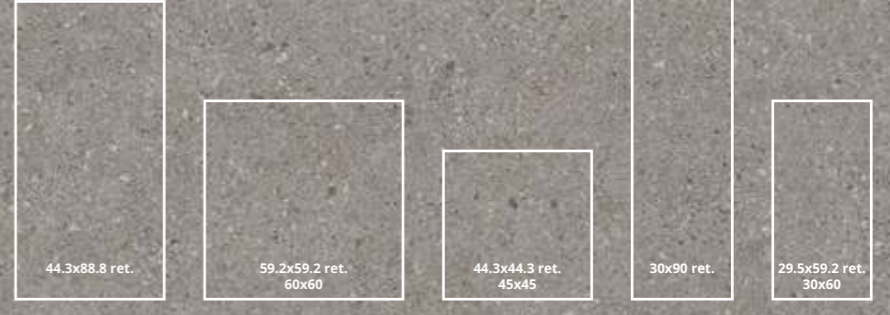

BEIGE

SILVER

GREY

CEPPO DI GRE

Balance Silver Matte 30x90 ret.  
Floor: Balance Silver Natural 59.2x59.2 ret.

Balance Ceppo di Gre, Balance Silver Natural 44.3x88.8 ret.  
Floor: Balance Grey Natural 44.3x88.8 ret.