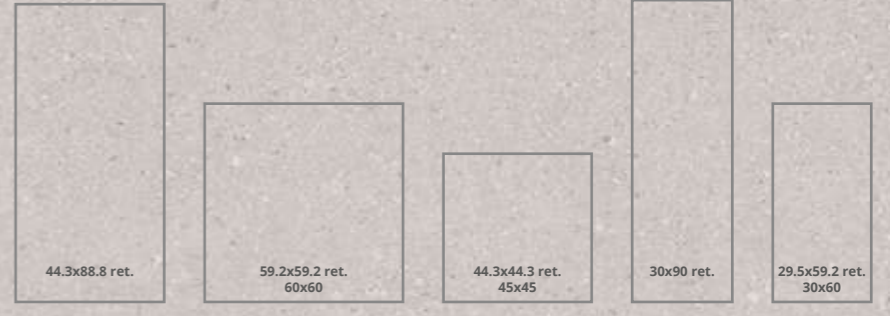

BEIGE

SILVER

GREY

CEPPO DI GRE

Balance Silver Matte 30x90 ret.  
Floor: Balance Silver Natural 59.2x59.2 ret.

Balance Ceppo di Gre, Balance Silver Natural 44.3x88.8 ret.  
Floor: Balance Grey Natural 44.3x88.8 ret.