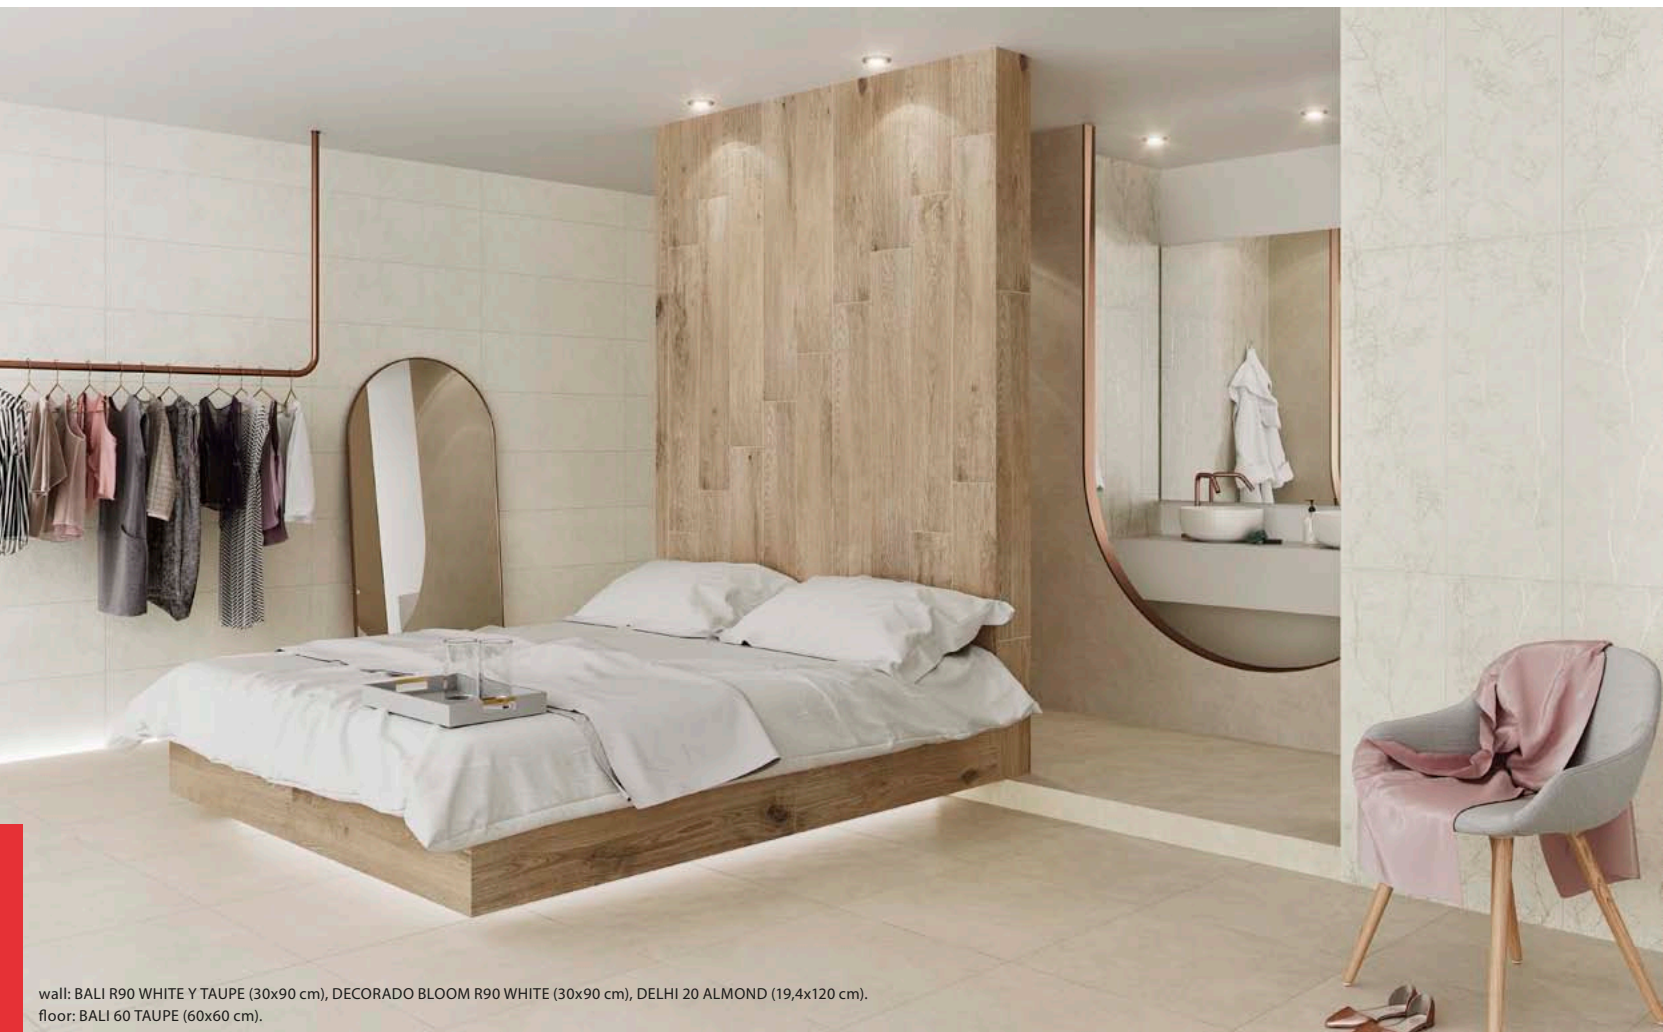

BALI collection

wall:  
BALI LUX 120 WHITE (60x120 cm)  
BALI LUX 120 GREY (60x120 cm)  
BALI LUX 120 GRAPHITE (60x120 cm)

floor:  
BALI LUX 120 GRAPHITE (60x120 cm)

wall: BALI R90 WHITE Y GREY (30x90 cm), DECORADO BRUSH R90 (30x90 cm).  
floor: BALI LUX 60 GREY (60x60 cm).