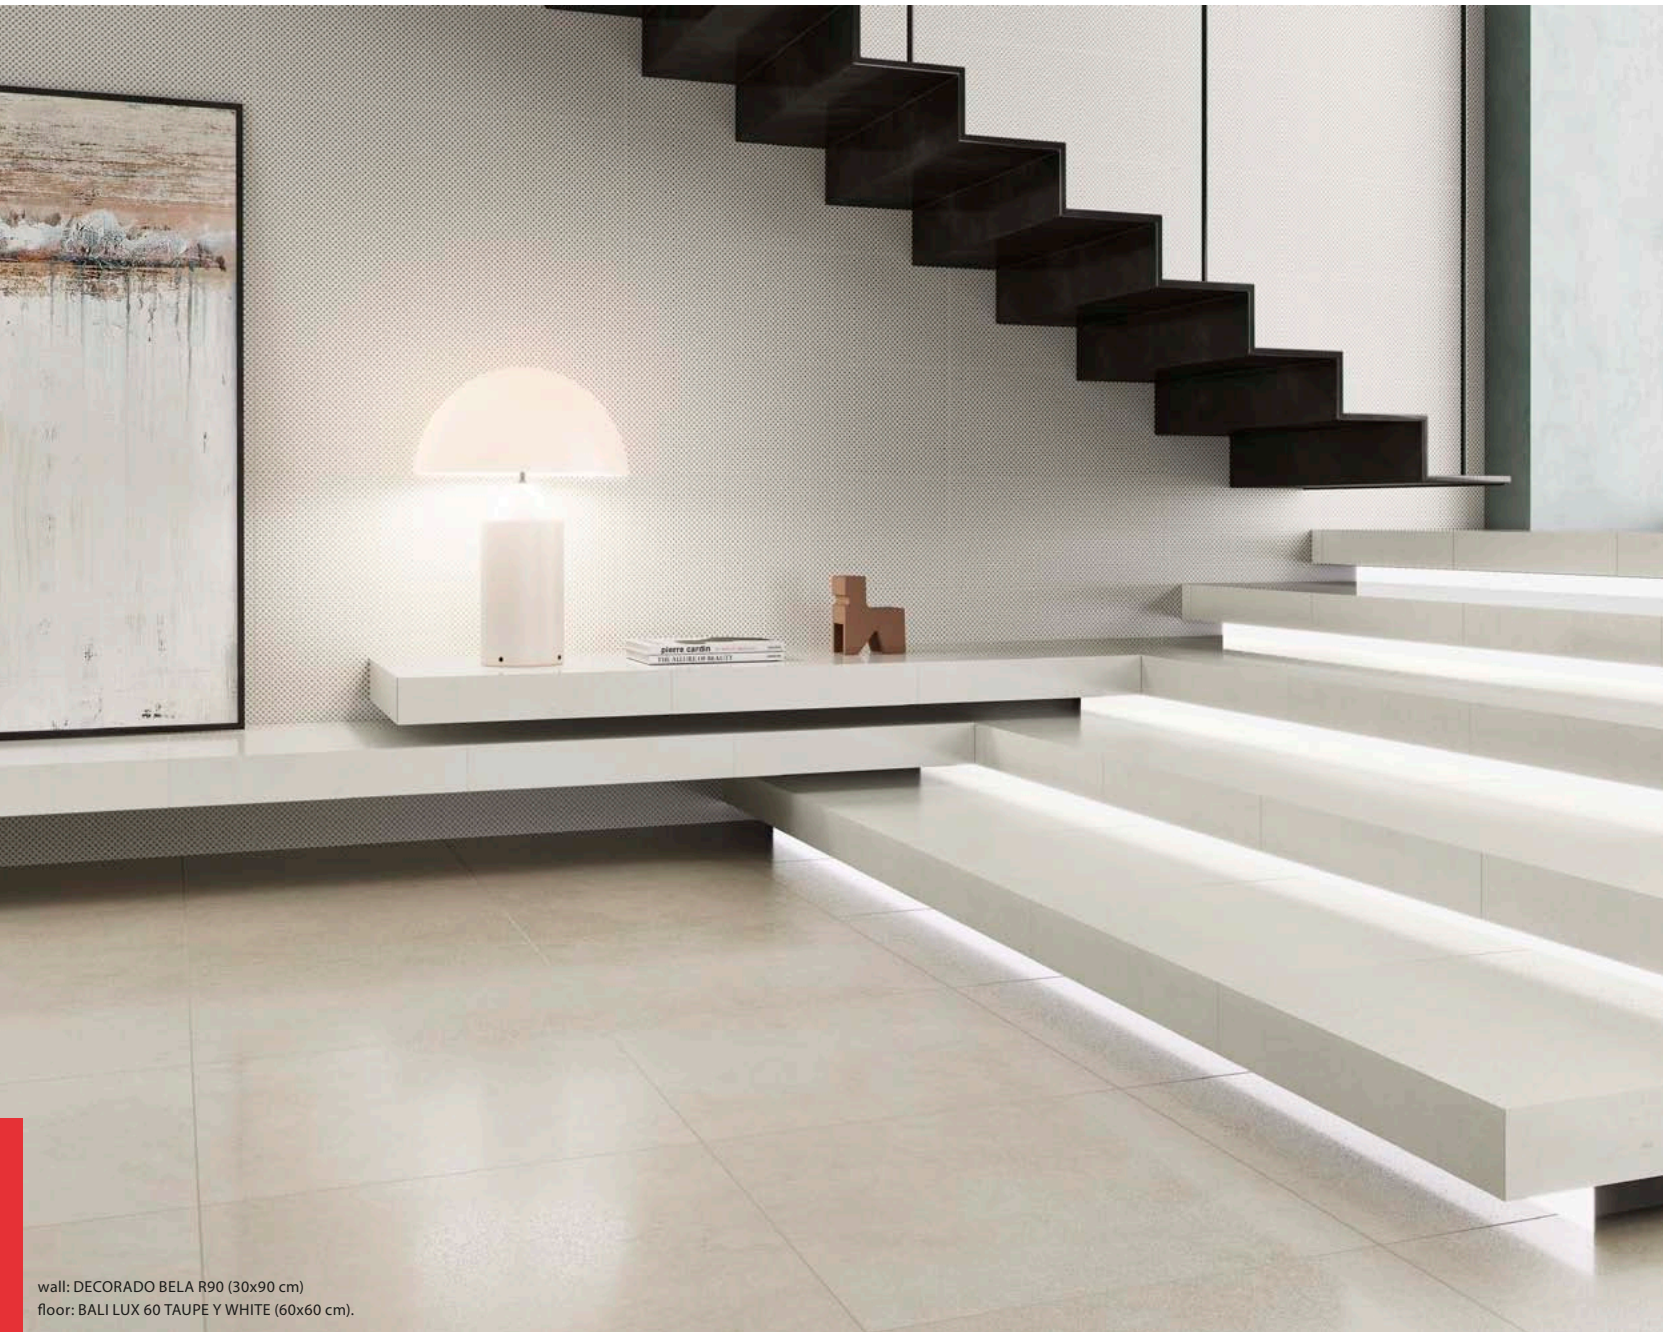

BALI 120|60

| PORCELÁNICO · PORCELAIN | RECTIFICADO · RECTIFIED |
| 60x120 cm · 23,6"x47,2" | 60x60 cm · 23,6"x23,6" | 30x60 cm · 11,8"x23,6" |
| NATURAL, ANTIDESLIZANTE Y LAPADO BRILLO · NATURAL, SLIP RESISTANCE AND GLOSSY LAPATTO |

BALI NATURAL · NATURAL								
				2	10	>0,42	>36	
BALI DRY ANTIDESLIZANTE · SLIP RESISTANCE								
				3	11	>0,42	>36	A+B+C
BALI LUX LAPADO BRILLO · GLOSSY LAPATTO								

BALI 120 TAUPE | 60x120 cm | B85 BALI DRY 120 TAUPE | 60x120 cm | B86 BALI LUX 120 TAUPE | 60x120 cm | B83	BALI 60 TAUPE | 60x60 cm | B35 BALI DRY 60 TAUPE | 60x60 cm | B36 BALI LUX 60 TAUPE | 60x60 cm | B37	BALI 3060 TAUPE | 30x60 cm | B35 BALI DRY 3060 TAUPE | 30x60 cm | B36 BALI LUX 3060 TAUPE | 30x60 cm | B37

BALI 120 WHITE | 60x120 cm | B85 BALI DRY 120 WHITE | 60x120 cm | B86 BALI LUX 120 WHITE | 60x120 cm | B83	BALI 60 WHITE | 60x60 cm | B35 BALI DRY 60 WHITE | 60x60 cm | B36 BALI LUX 60 WHITE | 60x60 cm | B37	BALI 3060 WHITE | 30x60 cm | B35 BALI DRY 3060 WHITE | 30x60 cm | B36 BALI LUX 3060 WHITE | 30x60 cm | B37

BALI 120 GREY | 60x120 cm | B85 BALI DRY 120 GREY | 60x120 cm | B86 BALI LUX 120 GREY | 60x120 cm | B83	BALI 60 GREY | 60x60 cm | B35 BALI DRY 60 GREY | 60x60 cm | B36 BALI LUX 60 GREY | 60x60 cm | B37	BALI 3060 GREY | 30x60 cm | B35 BALI DRY 3060 GREY | 30x60 cm | B36 BALI LUX 3060 GREY | 30x60 cm | B37

BALI 120 GRAPHITE | 60x120 cm | B85 BALI DRY 120 GRAPHITE | 60x120 cm | B86 BALI LUX 120 GRAPHITE | 60x120 cm | B83	BALI 60 GRAPHITE | 60x60 cm | B35 BALI DRY 60 GRAPHITE | 60x60 cm | B36 BALI LUX 60 GRAPHITE | 60x60 cm | B37	BALI 3060 GRAPHITE | 30x60 cm | B35 BALI DRY 3060 GRAPHITE | 30x60 cm | B36 BALI LUX 3060 GRAPHITE | 30x60 cm | B37

MOSAICO BALI TS TAUPE | 30x30 cm | P70 MOSAICO BALI TS LUX TAUPE | 30x30 cm | P60	MOSAICO BALI TS WHITE | 30x30 cm | P70 MOSAICO BALI TS LUX WHITE | 30x30 cm | P60	MOSAICO BALI TS GREY | 30x30 cm | P70 MOSAICO BALI TS LUX GREY | 30x30 cm | P60	MOSAICO BALI TS GRAPHITE | 30x30 cm | P70 MOSAICO BALI TS LUX GRAPHITE | 30x30 cm | P60

LISTA DE EMBALAJE PACKING LIST	PRECIO/PRICE			FORMATO (cm) SIZE (inches)	PZAS/CAJA PIECES/BOX	M2/CAJA SQ.M/BOX	KG/CAJA KG/BOX	CAJAS/PALET BOX/PALLET	CAJAS/EUR.PALET BOX/EUR.PALLET	M2/PALET SQ.M/PALLET	M2/EUR.PALET SQ.M/EUR.PALLET
	NAT	DRY	LUX								
BALI 120	B85	B86	B83	60x120 cm - 23,6"x47,2"	2	1,440	35,29	-	27	-	38,880
BALI 60	B35	B36	B37	60x60 cm - 23,6"x23,6"	3	1,080	23,77	48	40	51,840	43,200
BALI 3060	B35	B36	B37	30x60 cm - 11,8"x23,6"	6	1,080	24,13	48	60	51,840	64,800
PIEZAS ESPECIALES · SPECIAL PIECES											
MOSAICO BALI TS	P70	-	P60	30x30 cm - 11,8"x11,8"	5	0,450	9,30	70	-	31,500	-
RODAPIÉ R BALI 120	P50	-	P46	10x120 cm - 3,9"x47,2"	5	-	15,10	60	-	-	-
RODAPIÉ R BALI 60	P29	-	P27	8,3x60 cm - 3,3"x23,6"	20	-	18,50	64	-	-	-
PELDAÑO GS BALI 120	P43	P43	P41	33x120 cm - 13"x47,2"	-	-	11,83	-	-	-	-
PELDAÑO GDD/GDI BALI 120	P72	P72	P57	33x120 cm - 13"x47,2"	-	-	12,00	-	-	-	-
PELDAÑO GS BALI 60	P59	P59	P51	33x60 cm - 13"x23,6"	2	-	10,61	40	-	-	-
PELDAÑO GDD/GDI BALI 60	P69	P69	P68	33x60 cm - 13"x23,6"	2	-	11,69	40	-	-	-